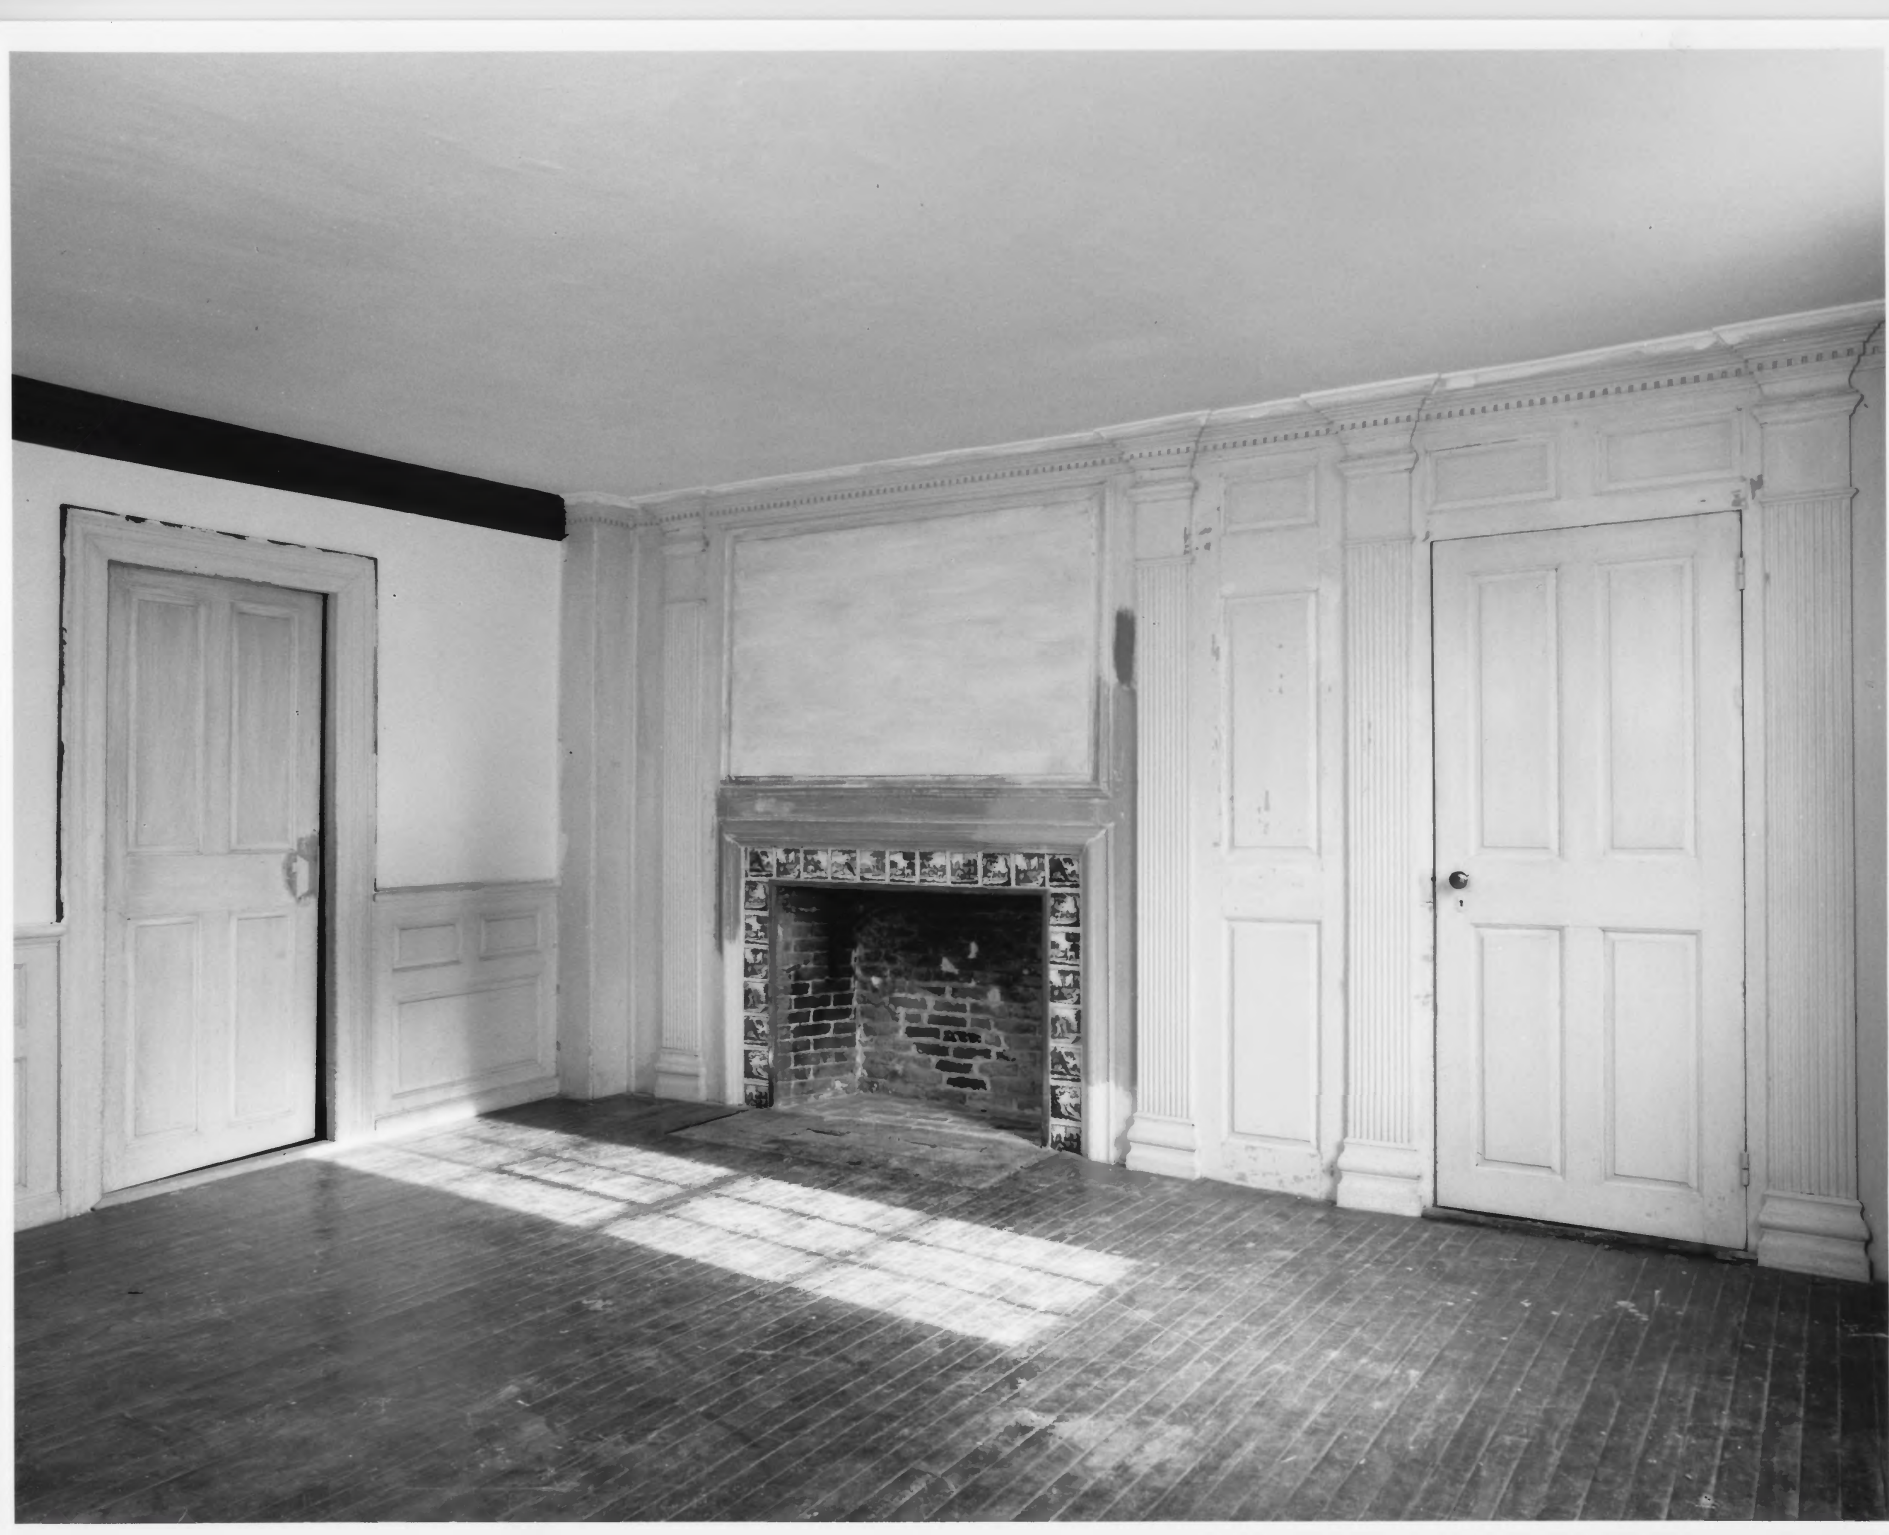

Photo #2

AUG 7 1979

OCT 11 1979

Cook-Bateman Farm
Tiverton, Rhode Island

Photographer: Warren Jagger January, 1979
Negative: Rhode Island Historical Preservation
Commission

View northeast across the farm, from the
east porch; showing barn at left, outhouse,
long shed, stone walls, fields, and salt pond.

Photo #3

OCT 11 1979

AUG 7 1979

Cook-Bateman Farm
Tiverton, Rhode Island

Photographer: Warren Jagger January, 1979
Negative: Rhode Island Historical Preservation
Commission

View of the (apparently) intact fireplace wall
of the southwest parlor; note cornice, panelling,
and Aesop's Fables tiles in fireplace surround.