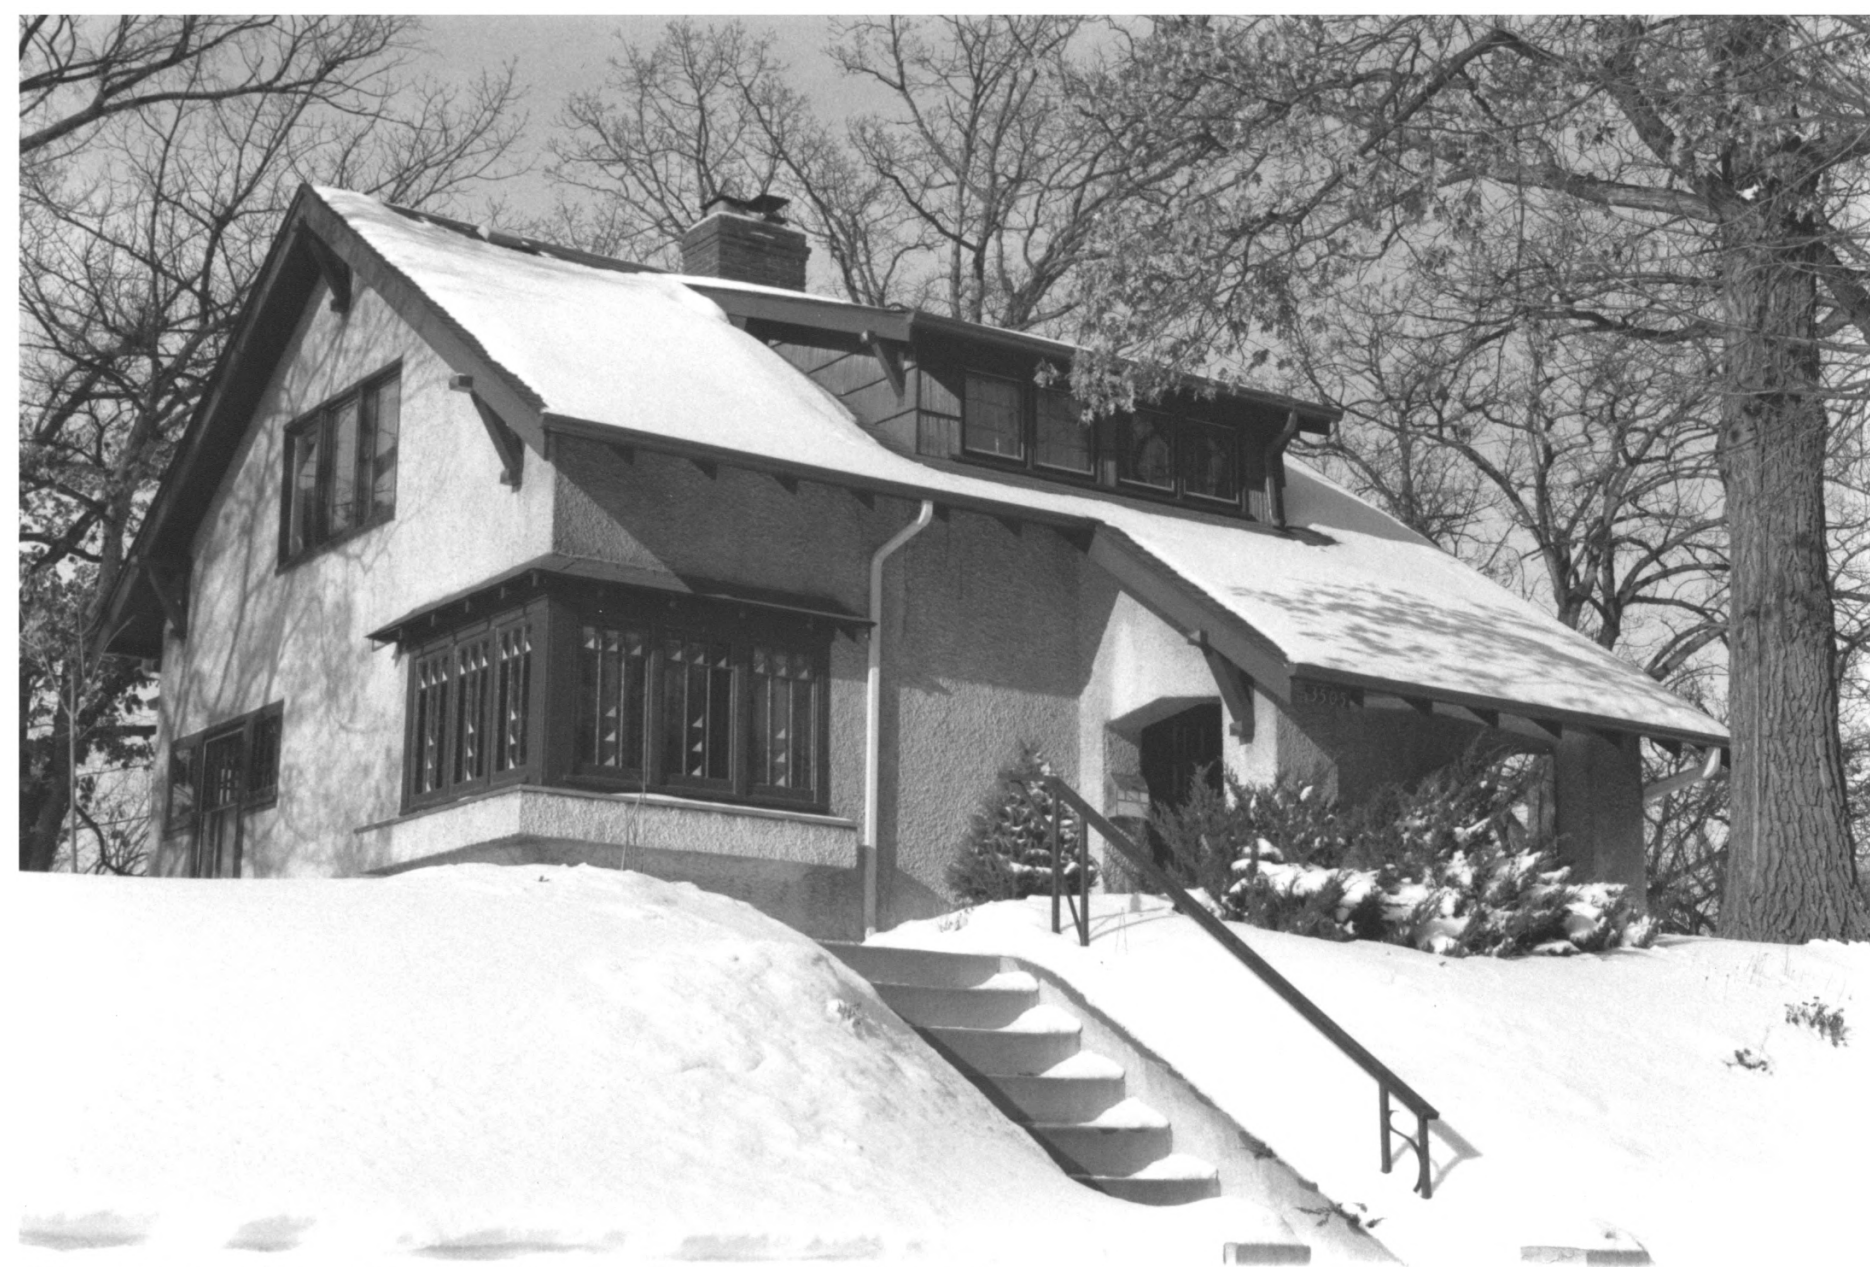

Fournier, Lawrence A. and Mary, House
3505 Sheridan Avenue North
Minneapolis, Hennepin Co.
012214-4A/5