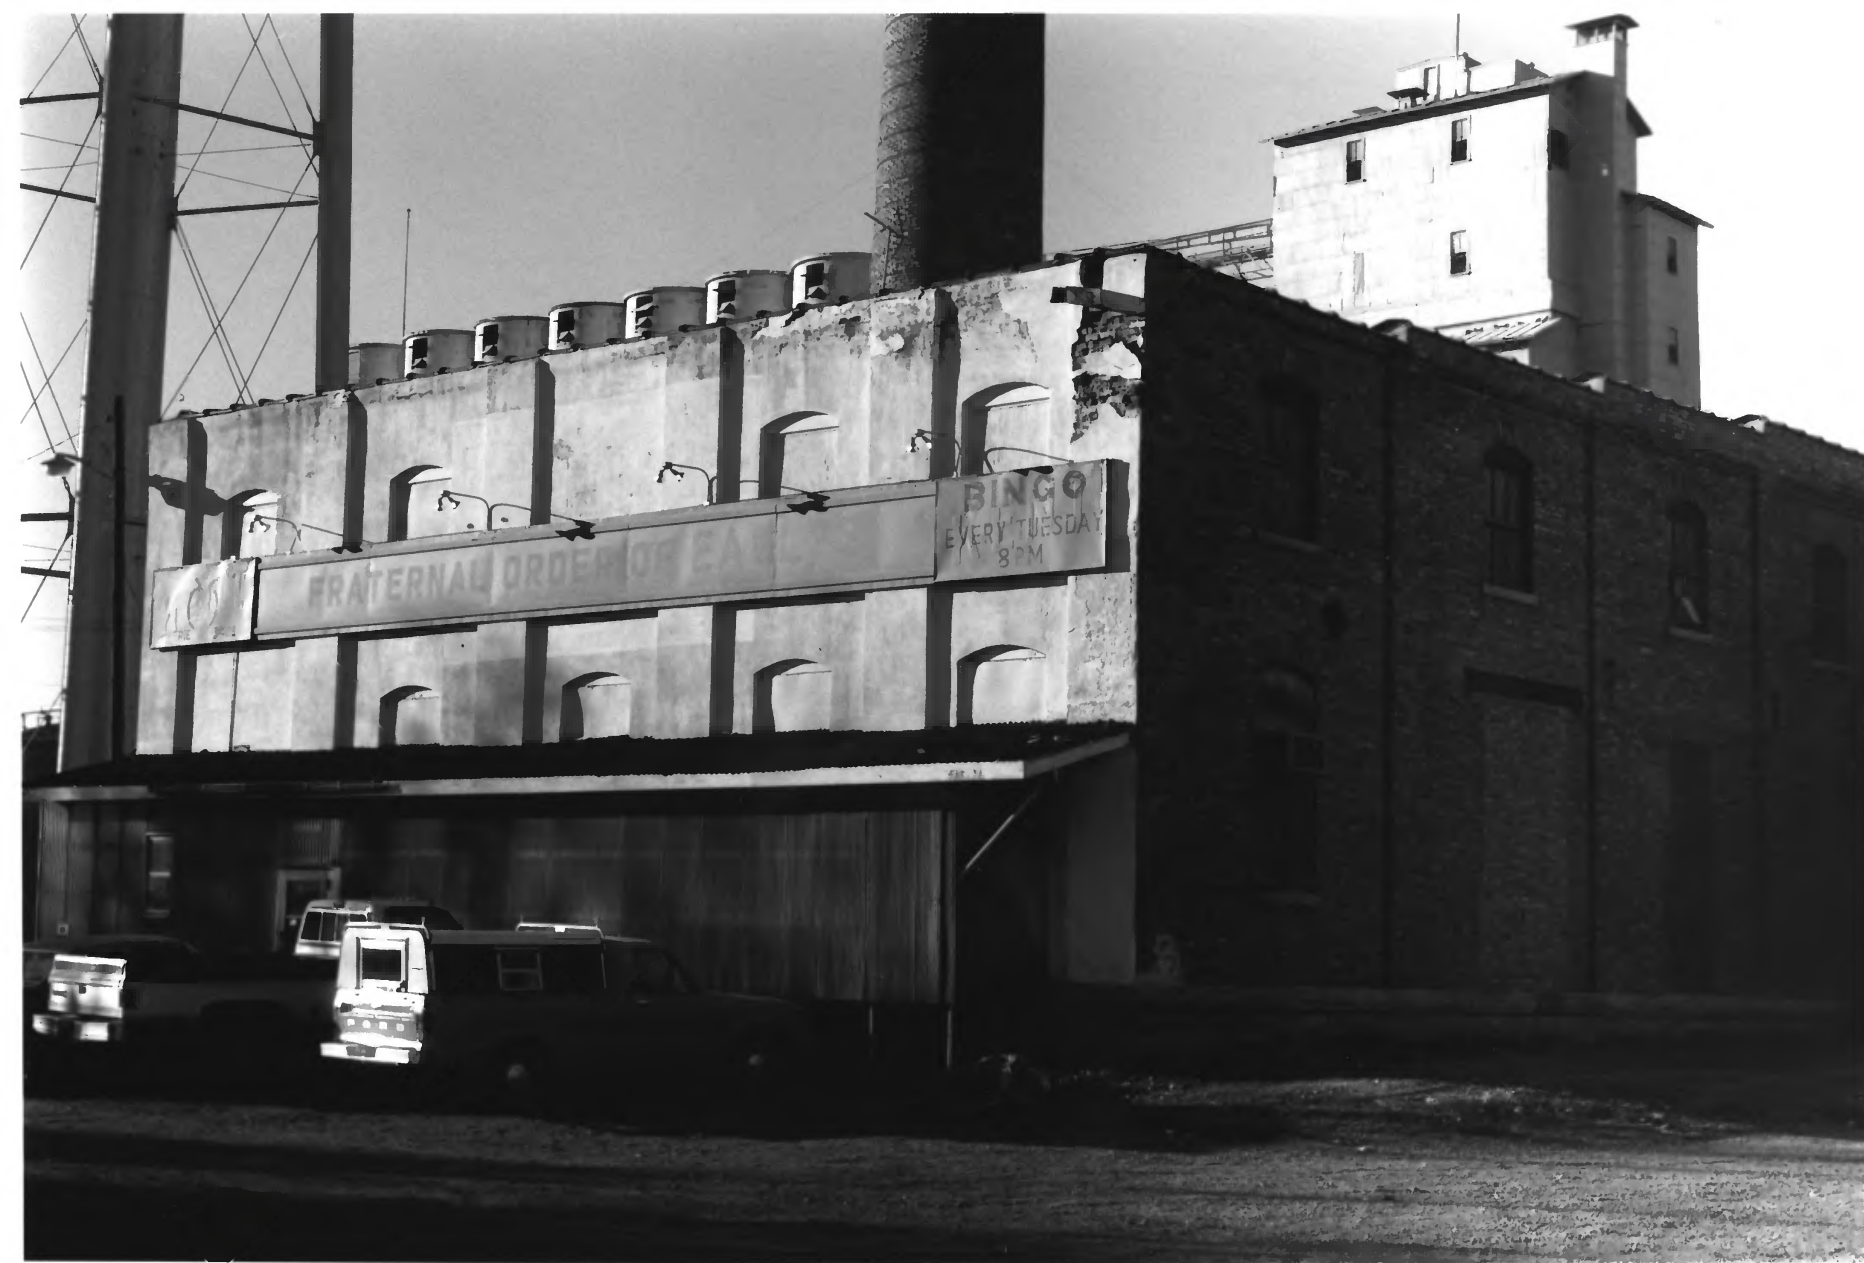

Power House, Sleepy Eye Milling Company Historic District

Sleepy Eye, MN

Michael Koop

October 1988

MN Hist. Soc. 690 Cedar St. St. Paul, MN 55101

Camera facing NE

Building 2

Sleepy Eye Milling Company Historic District
Brown County, MN
010071-7