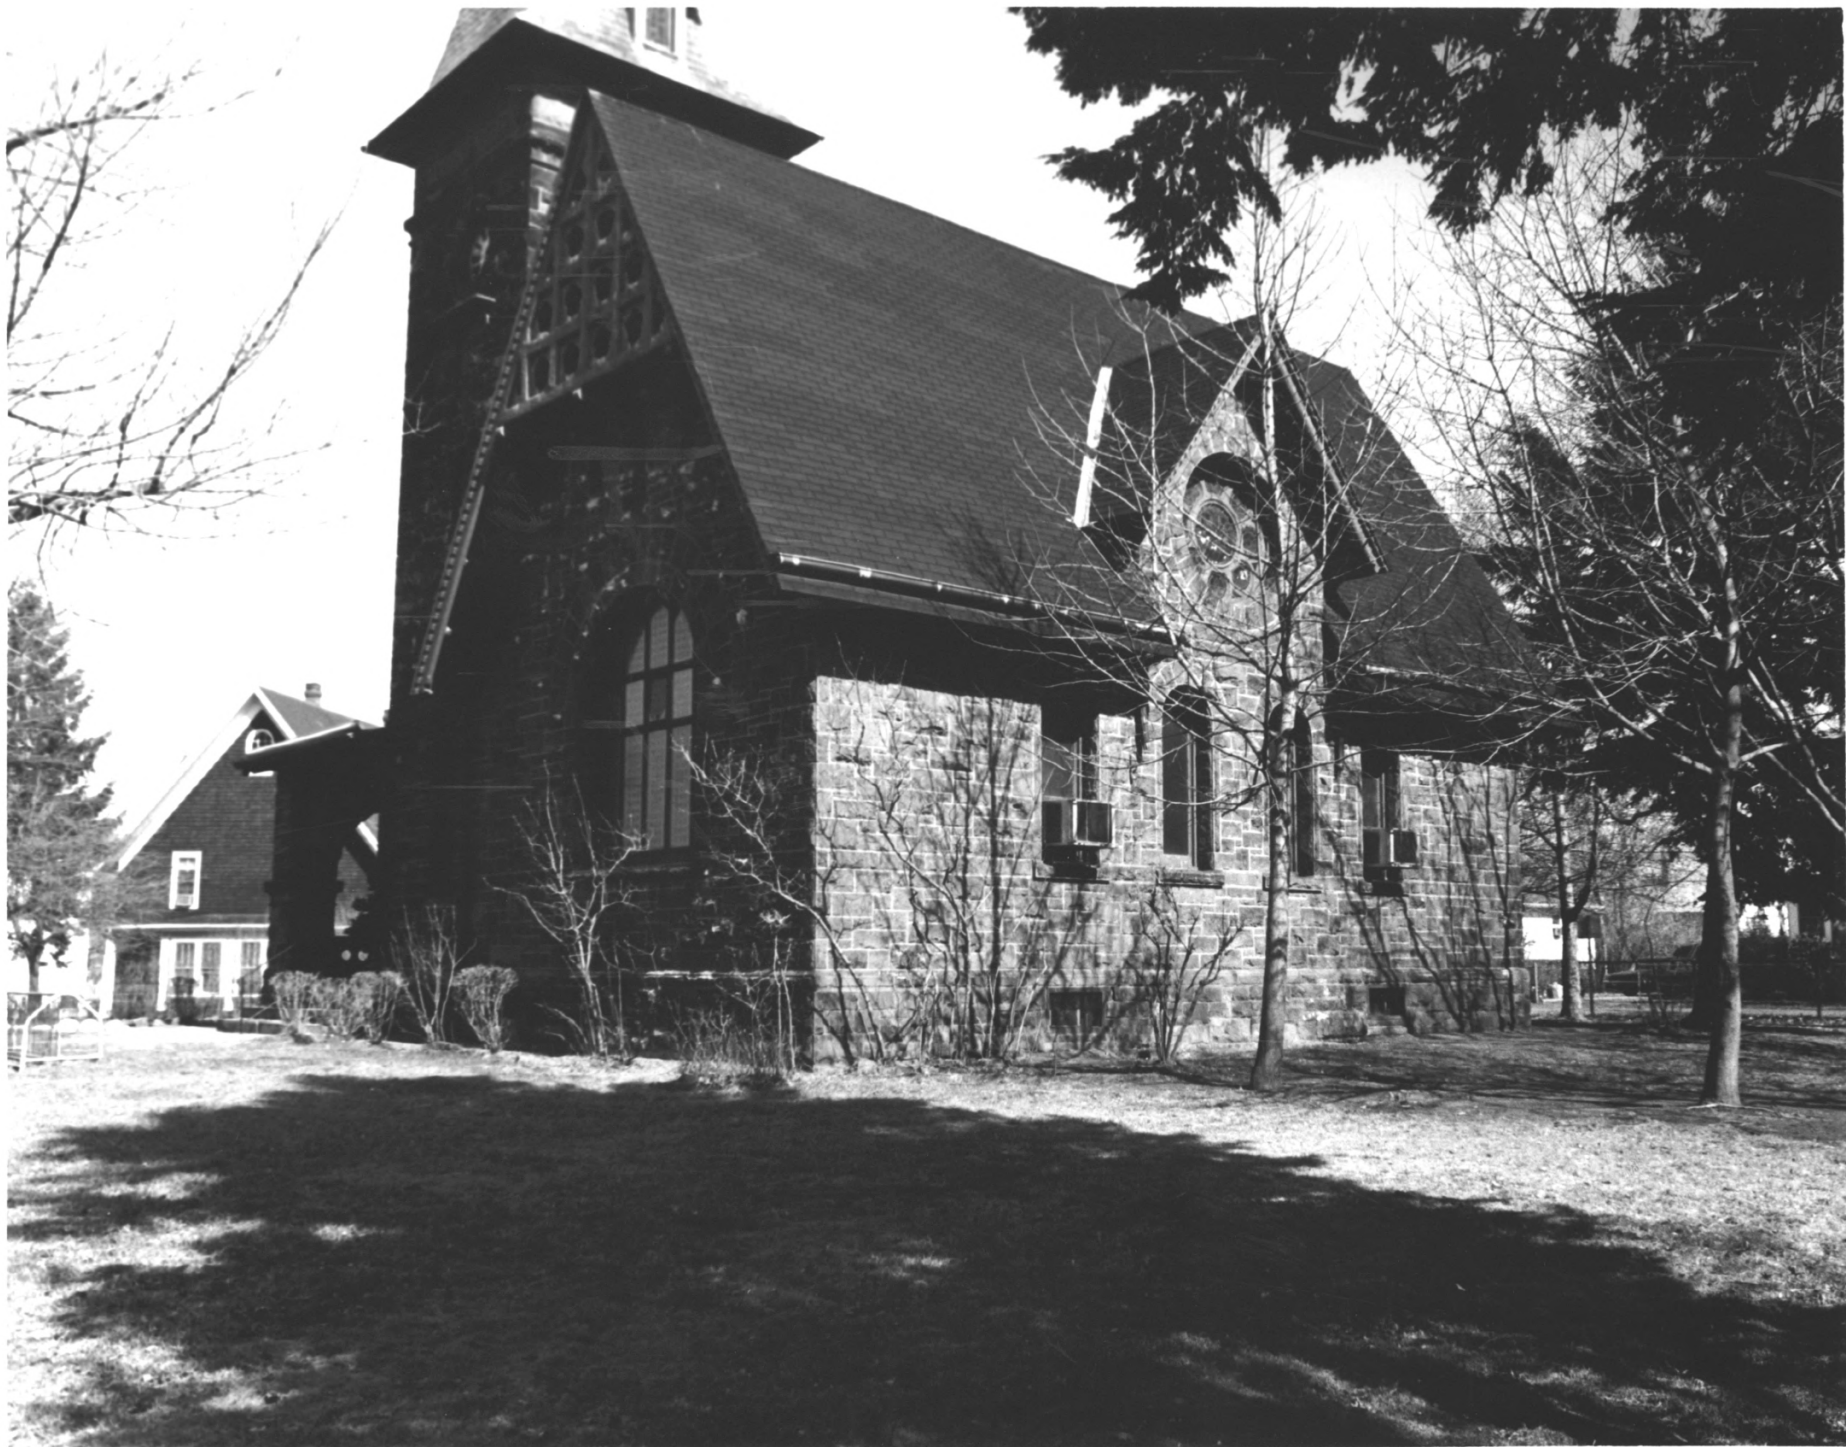

Barron Library
Woodbridge Twp.
Middlesex County
New Jersey 034

view of
front facade and
N side

#1073

NOV 11 1977

SEP 21 1977

NEGATIVE AVAILABLE FROM: PHOTOGRAPHER, G. GERALD BISCHOFF, AIA
P.O. BOX 591-97 MAIN ST., WOODBRIDGE, N.J. 07095
CAMERA FACING SOUTH EAST - DATE MARCH 1977.

Barron Library view of rear facade
Woodbridge Twp. and N side
Middlesex County NOV 11 1977
New Jersey 034 SEP 21 1977

#2063

PROPERTY OF THE NATIONAL REGISTER

NEGATIVE AVAILABLE FROM
PHOTOGRAPHER, C. GERALD BISCHOFF, AIA - R.O. BOX 591-97 MAIN ST. WOODBRIDGE, N.J.
CAMERA FACING SOUTH WEST. DATE MARCH 1977. 07095