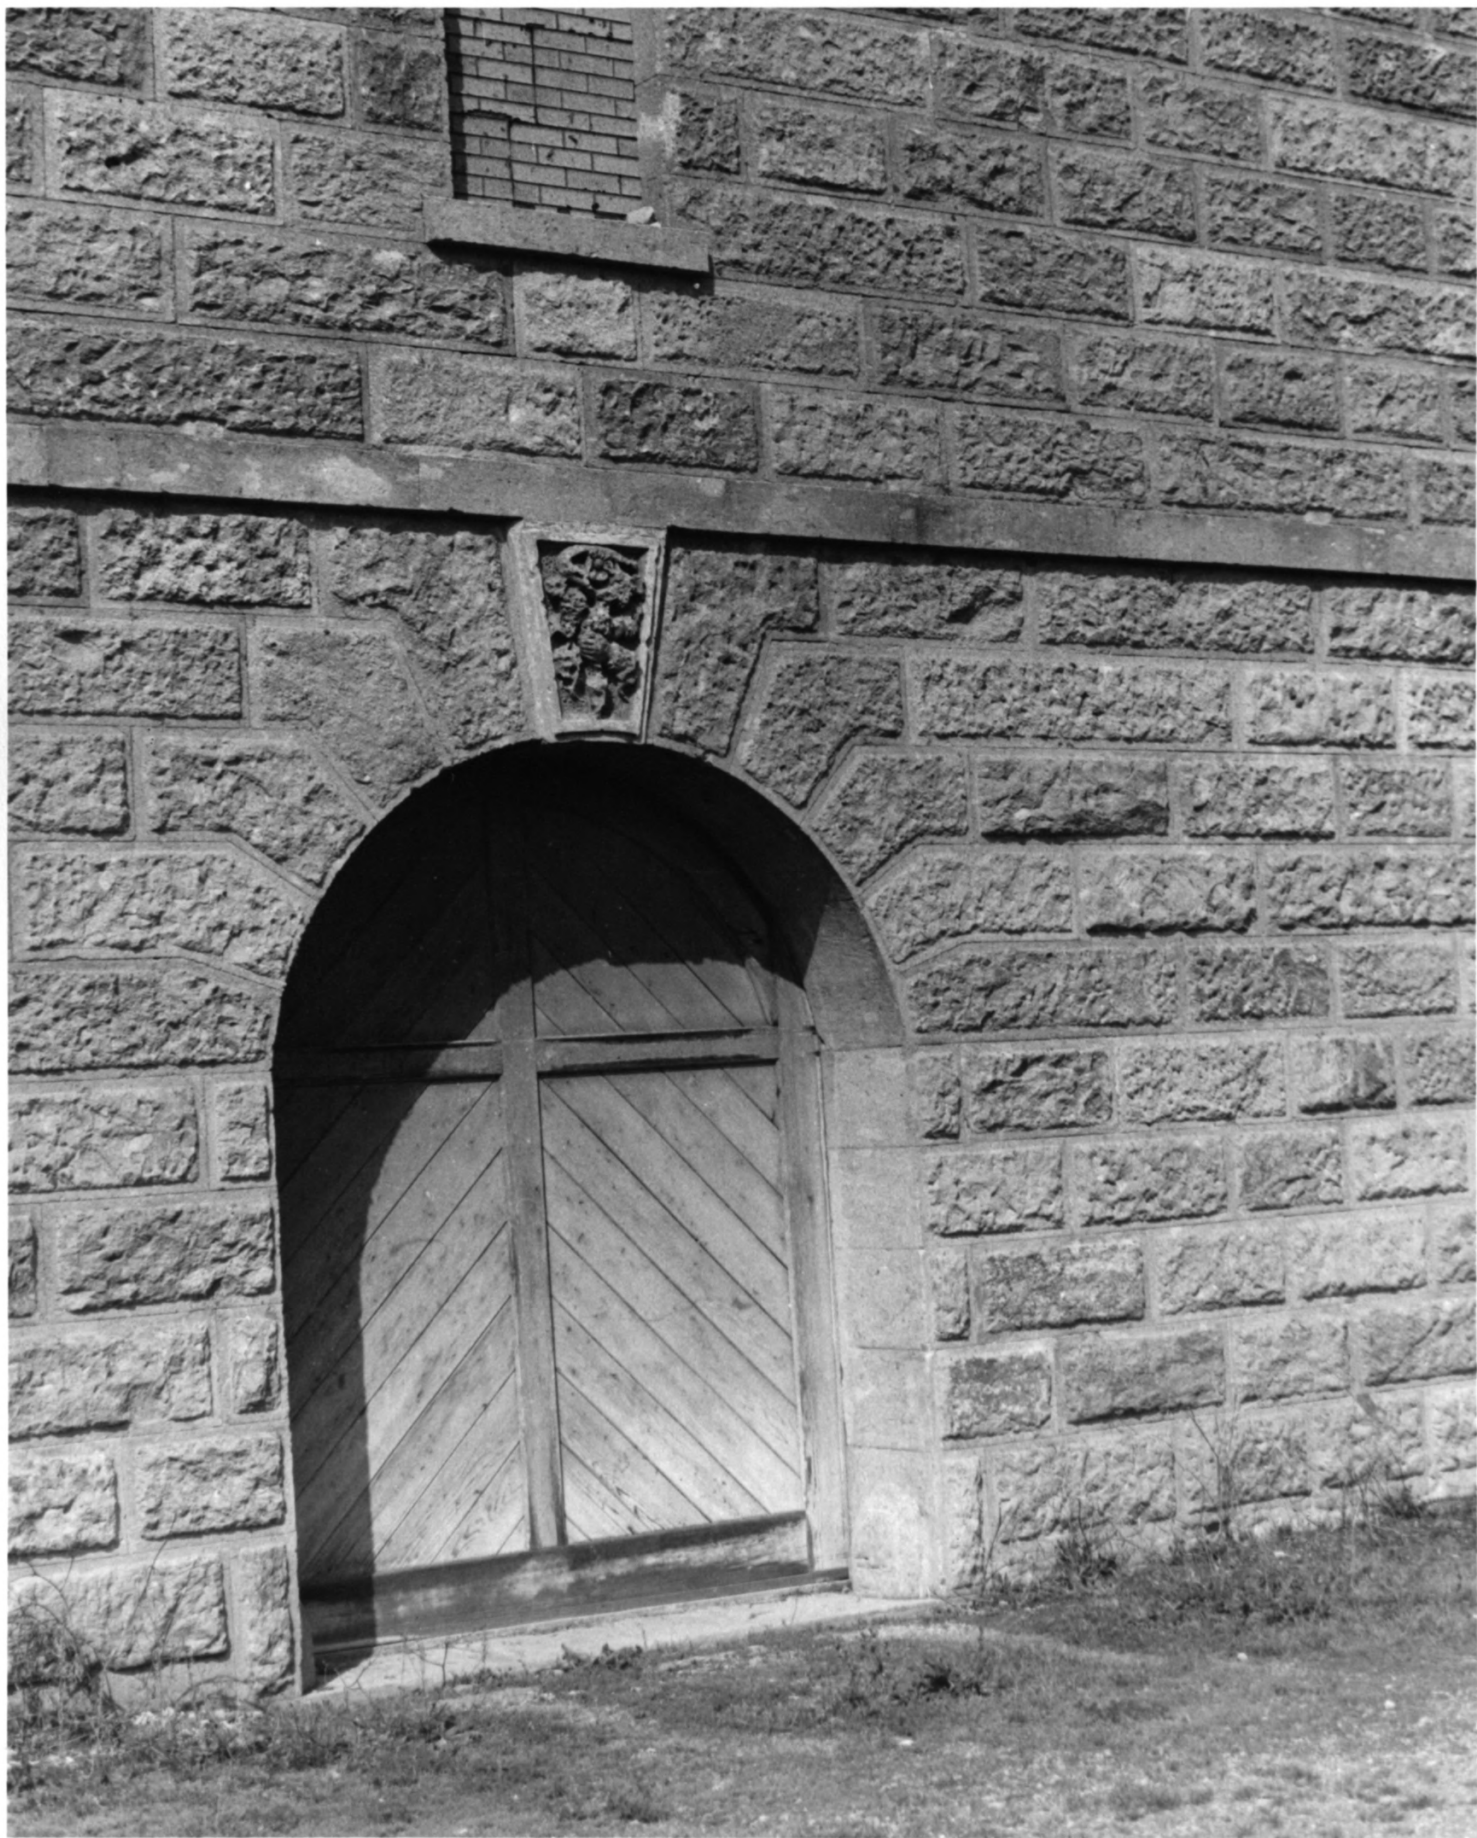

neg.loc.: York & York, 822 Brown, Napa, CA

direction: Winery- west elevation

photo #: 4 of 5

MAR 1 1979

NAPA  
County

DEC 7 1978

LISBON WINERY

1720 Brown