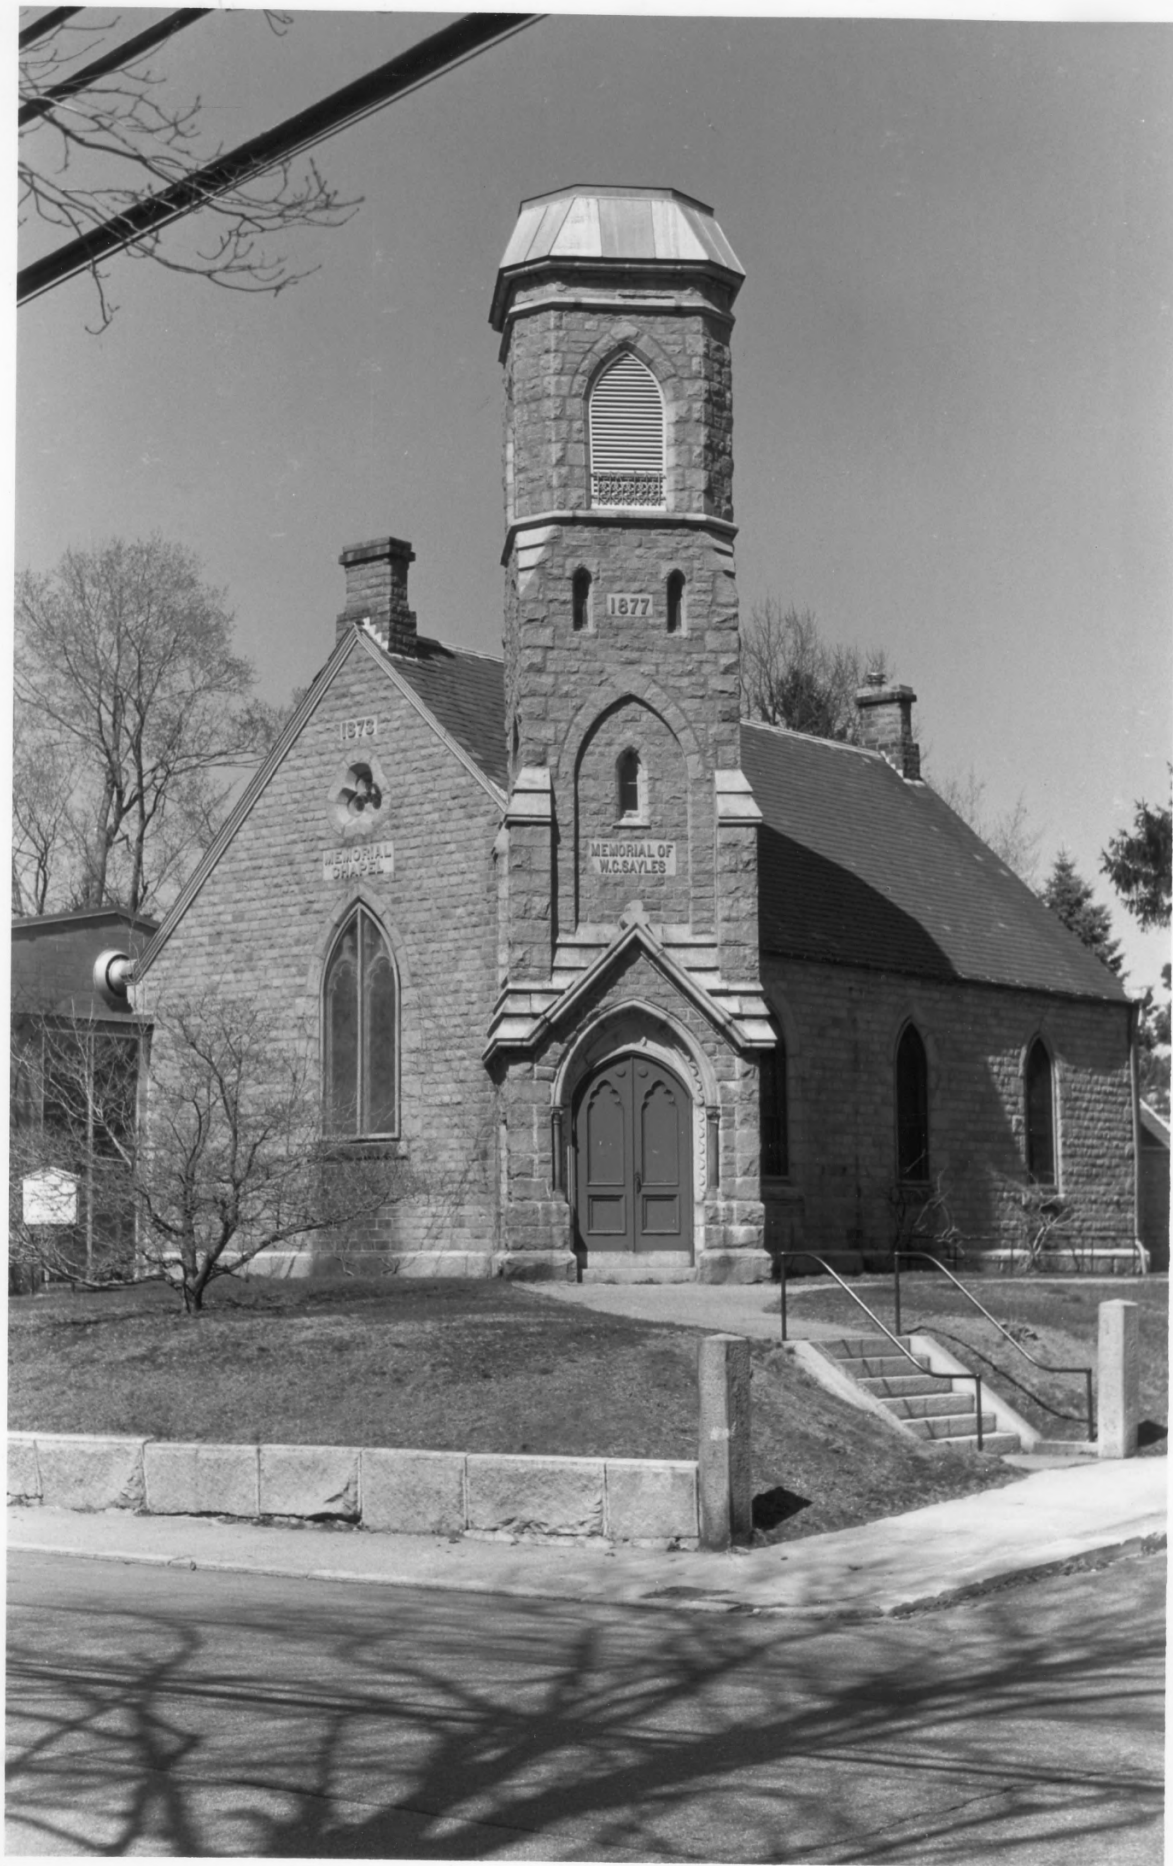

1879

MEMORIAL
CHAPEL

1877

MEMORIAL OF
W.C. SAYLES