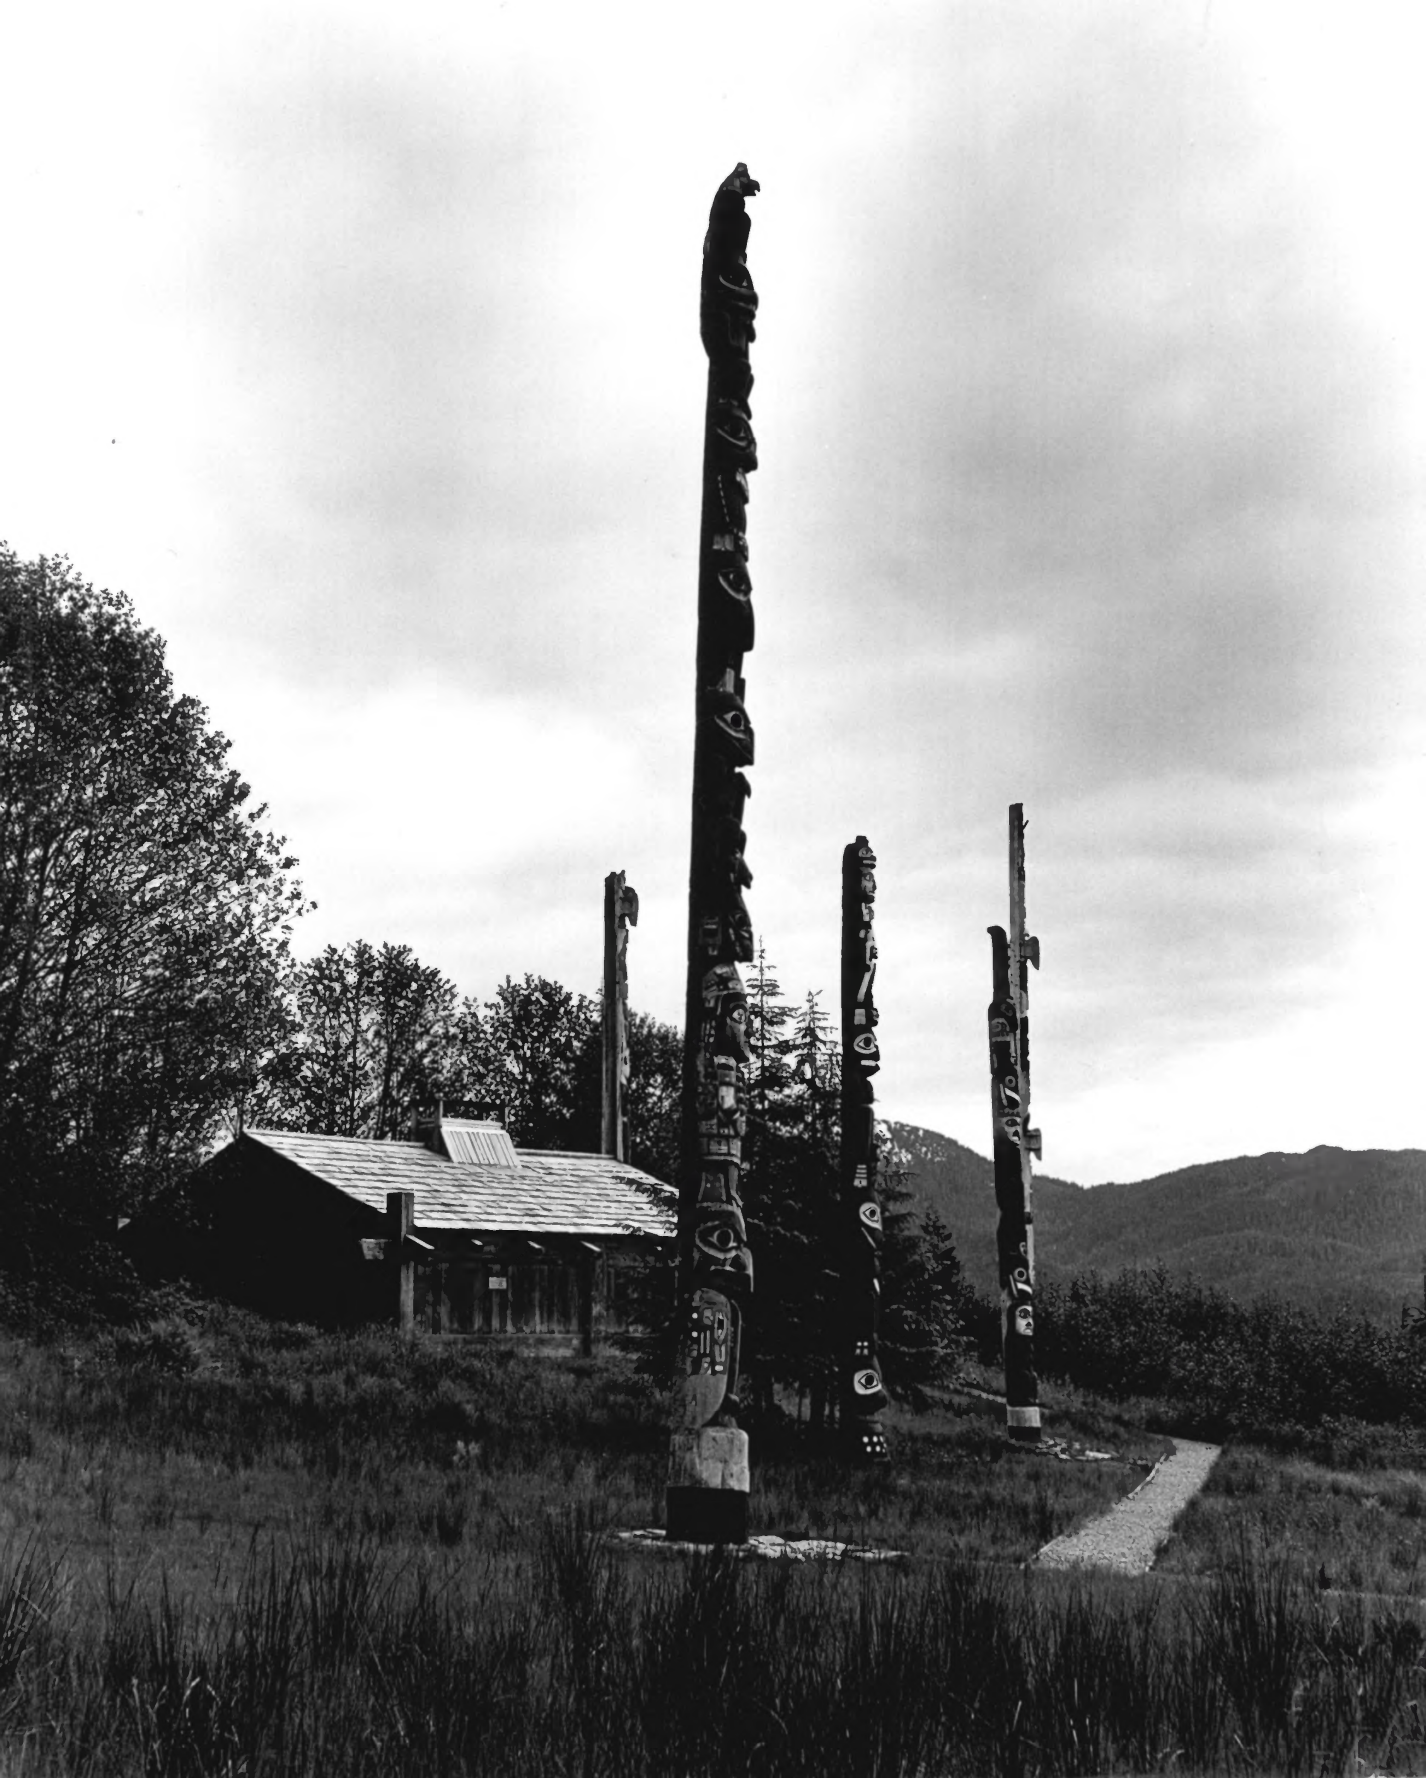

Totem Pole

Old Kasaan Alaska

Ketchikan.

KETCHIKAN GATEWAY BOROUGH

NPS Number 70-10-02-0003

Title: Toten Bright Slate
Historic Site

Loc. Gateway Borough, Alaska ①
Facade

PROPERTY OF THE NATIONAL REGISTER

Community House, Totem Big 44 Abol. Historic
Site, Ketchikan, Alaska
8/70

Totem Bight State Historic Site (Mud Bight Village)
Southeastern District Alaska

10/27/70 doc

COPYRIGHT NOTICE

© **MARY RANDLETT 1974**