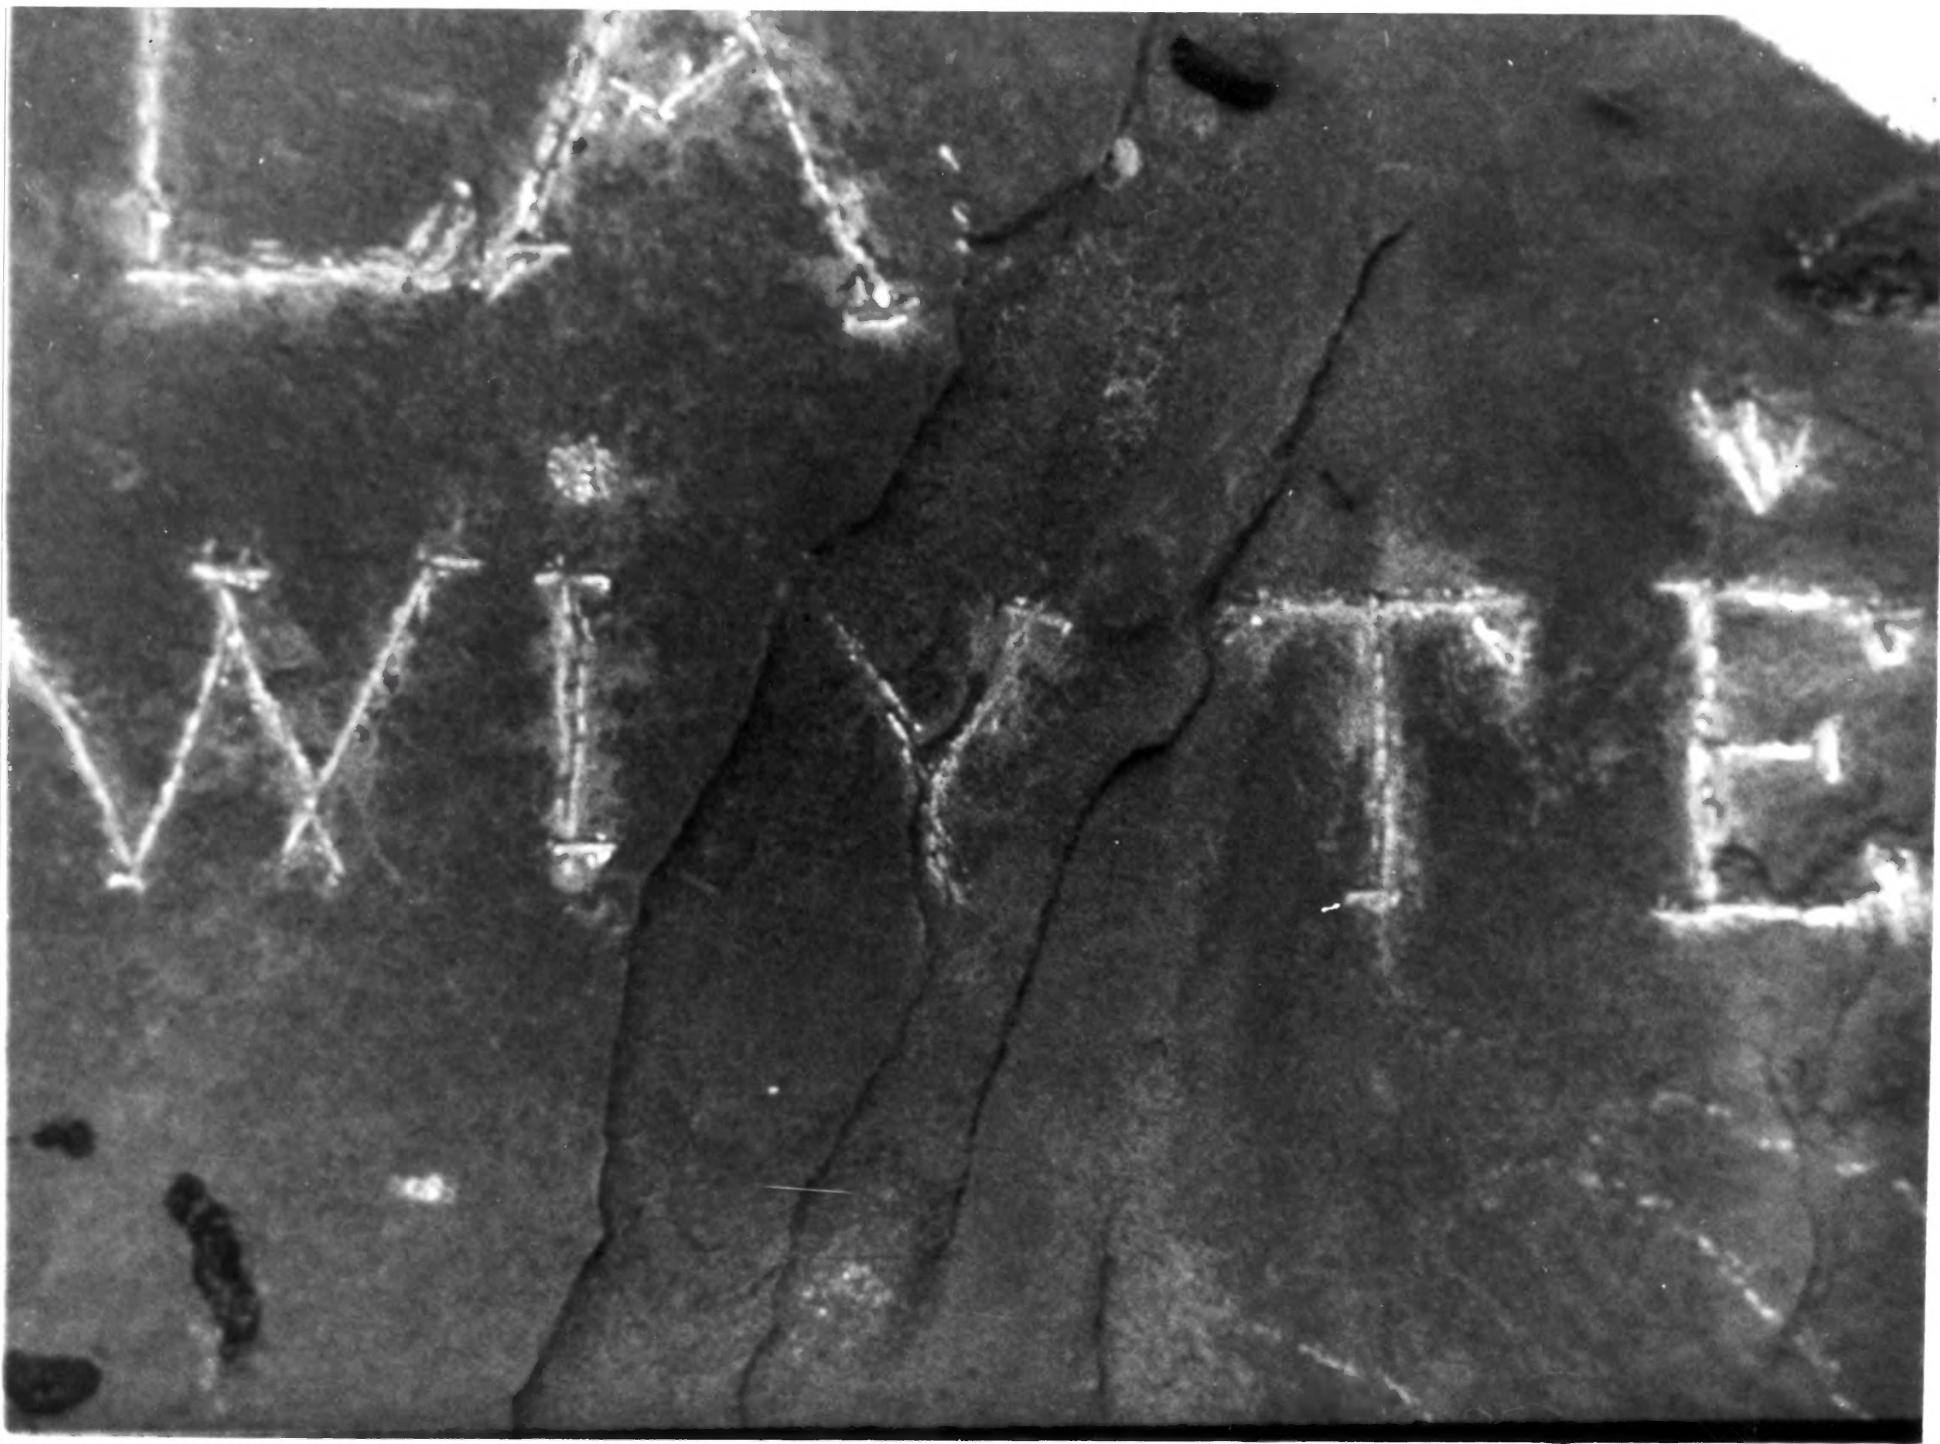

Robidoux Inscription (Grand County)

View looking west toward site; Note prehistoric shield pictograph below inscription.

Photo taken by D. Sammons-Lohse, March 1980
Negative on file, Utah State Historical
Society, Antiquities Section.

Robidoux Description

Grand County, UT

Detail of inscription

Photographer: Dorothy Sammons-Lohse

March 1980

Negative filed at Utah State Historical
Society

4 of 4

ANTOINETTE
PASSE ICI LE 17 JANVIER

1837

POUR ETABLIR EN ANAIS

TRAITE FRANCAIS

EXTER

Robidoux Inscription (Grand County)

Photo taken by D. Sammons-Lohse, March 1980
Negative on file, Utah State Historical
Society, Antiquities Section

ANTO
PASSEICILLE RAN...BRE