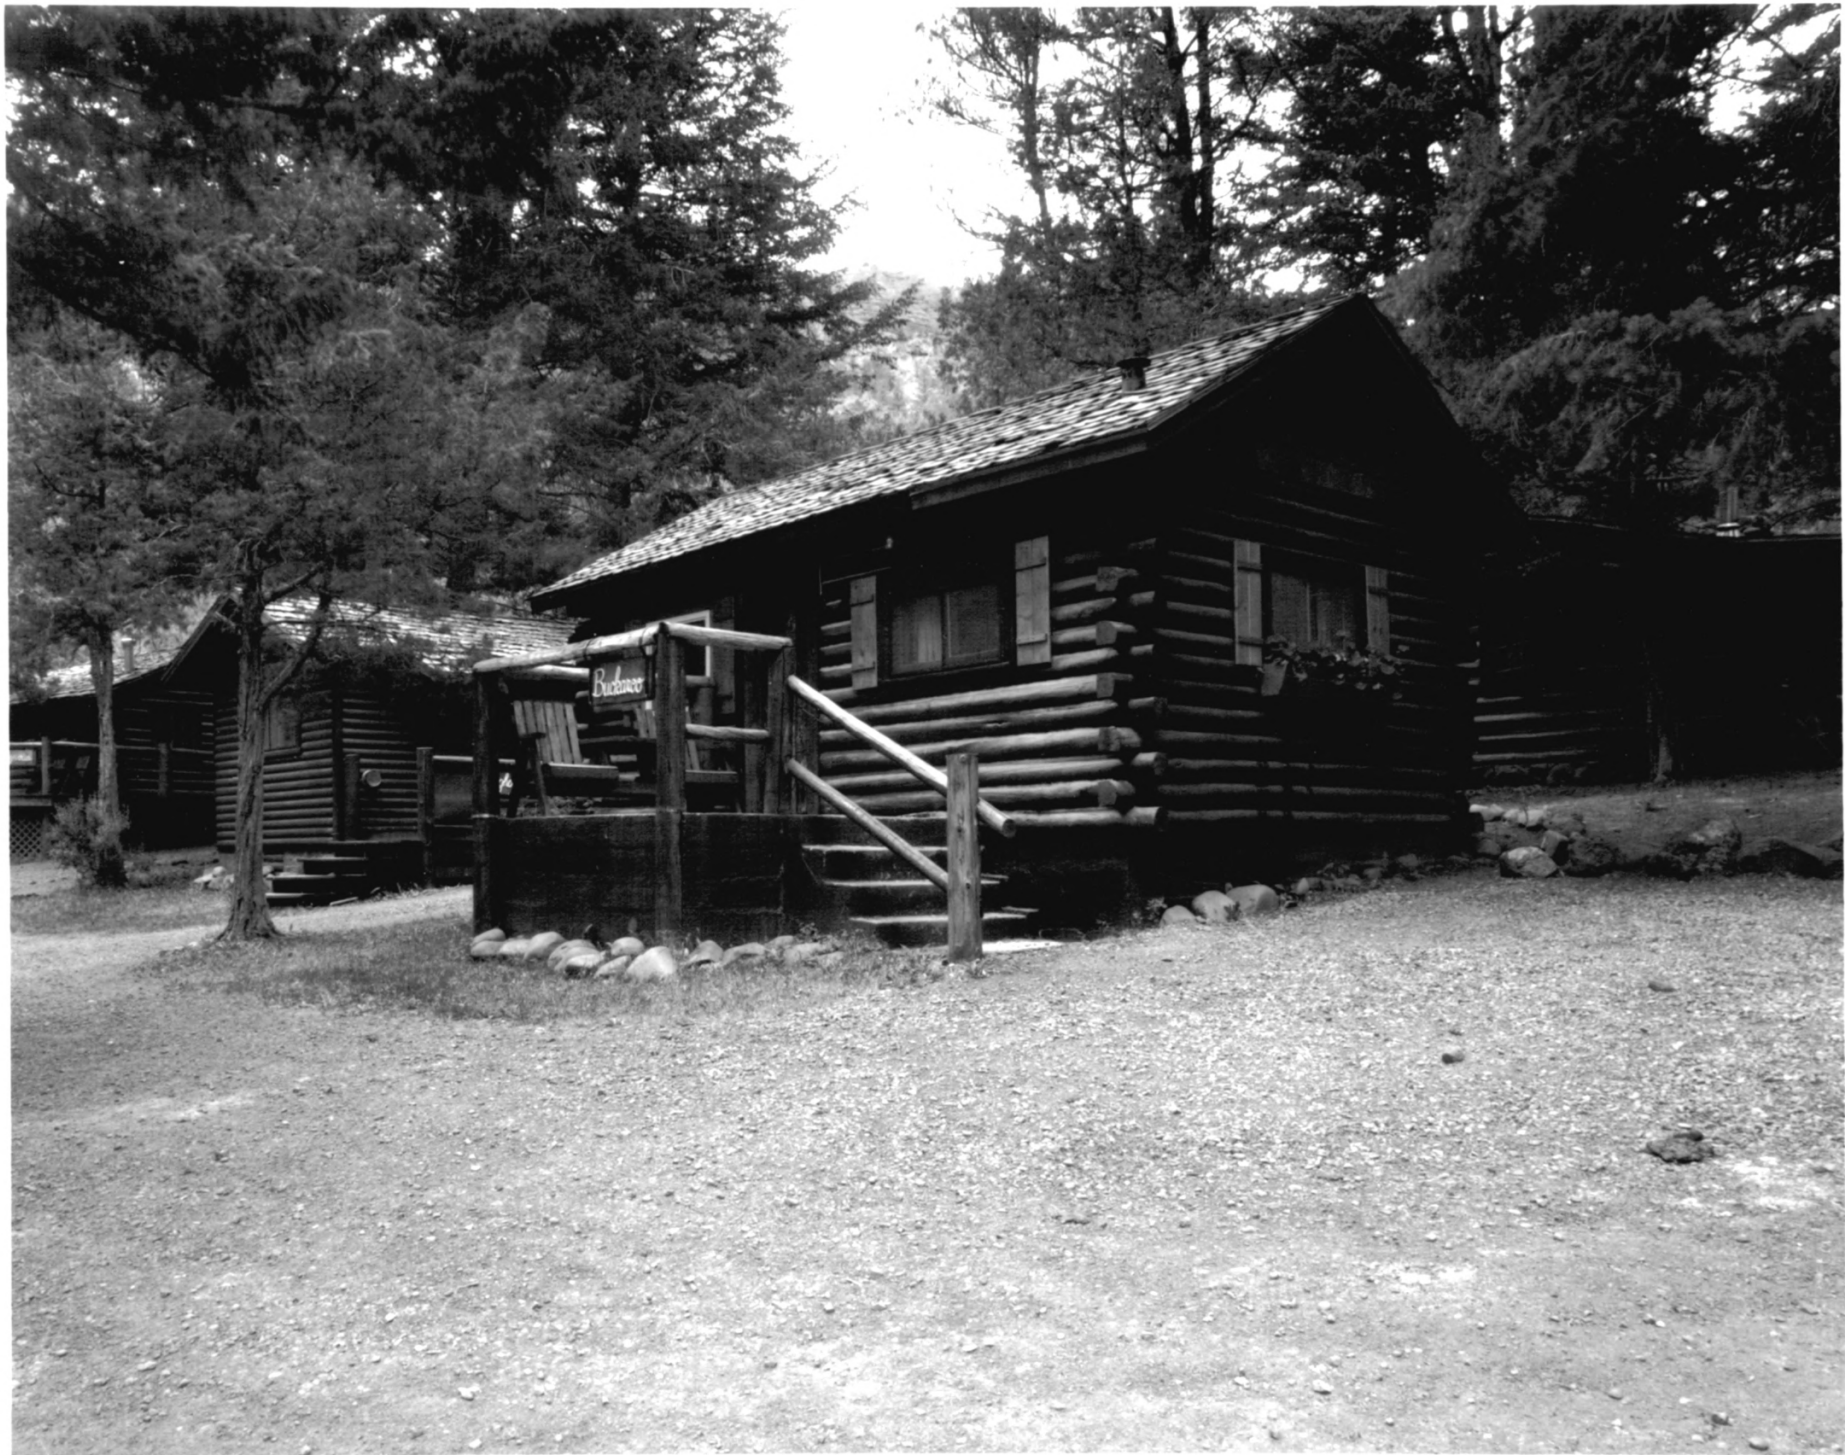

Elephant Head Dude Ranch

Located on Hwy 14/16/20 west of Cody, Wyoming  
Park County

View is SW looking at (east) front + (North) side of  
Dakota Cabin

Photographer: Richard Collier

7-14-1999

Elephant Head Lodge Dude Ranch

Located on Hwy 14/16/20 west of Cody, Wyoming

Park County

View is SSE looking at the (North) rear of the Lodge

Photographer: Richard Collier

7-14-1999

Elephant Head Lodge Dude Ranch

Located at Hwy 14/16/20 west of Cody, Wyoming

Park County

View is NNW looking at (South) front of the  
Dining Hall & the main Lodge

Photographer: Richard Collier

7-14-1999

Elephant Head Lodge Dude Ranch

Located on Hwy 14/16/20 west of Cody, Wyoming

Park County

View is NNW looking at (south) front & (east) side  
of Buckaroo Cabin

Photographer: Richard Collier

7-14-1999

Elephant Head Lodge Dude Ranch

Located on Hwy. 14/16/20 west of Cody, Wyoming

Park County

View is SW looking at (North) front of Sundance Cabin