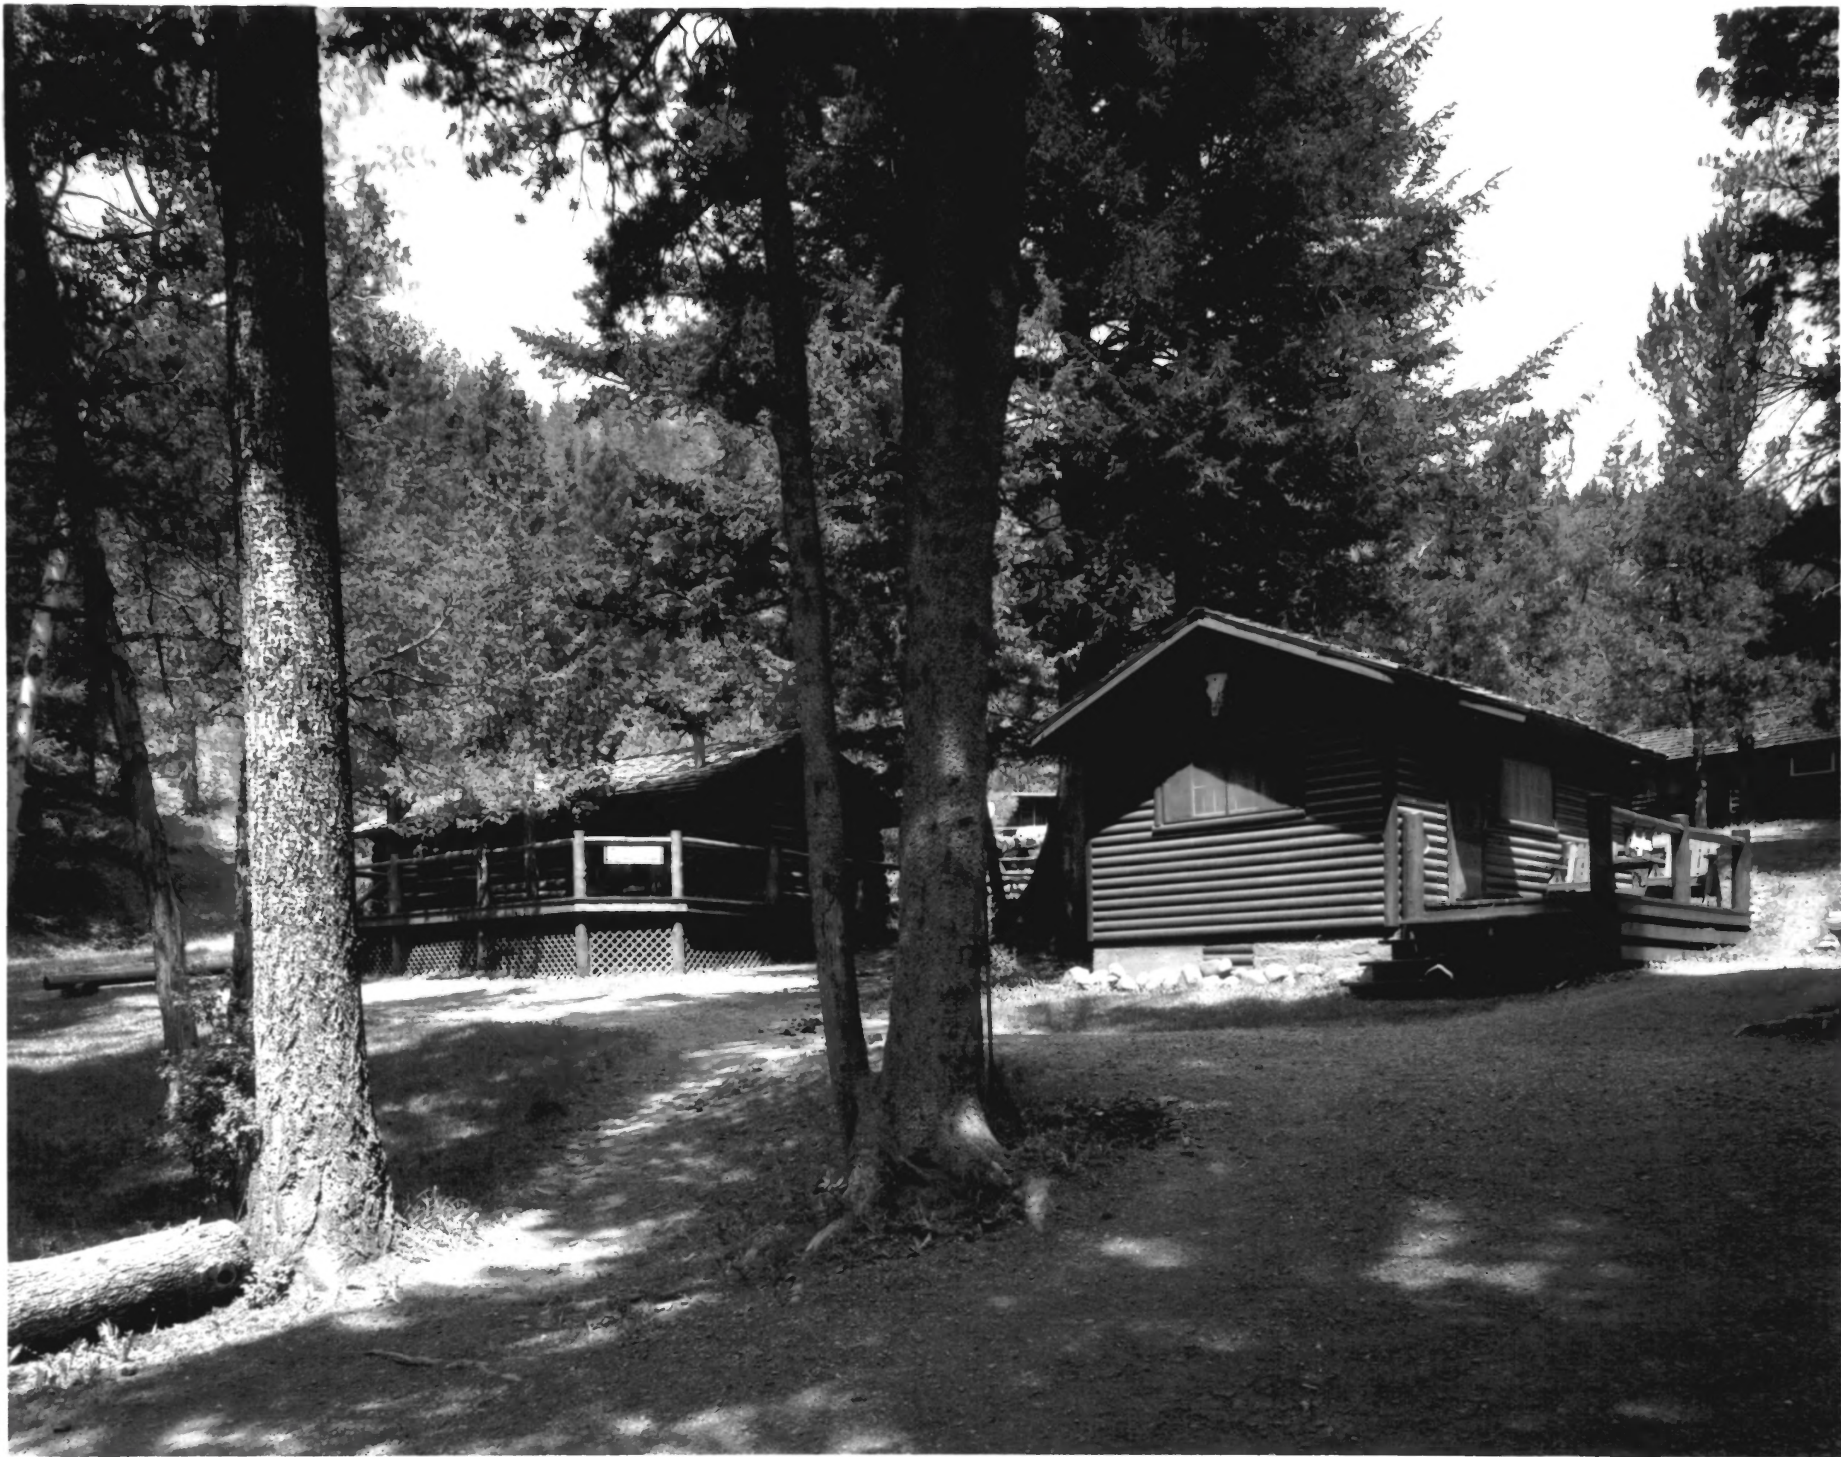

View is NNW looking at (south) front & (east) side  
of Buckaroo Cabin

Photographer: Richard Collier

7-14-1999

Elephant Head Lodge Dude Ranch

Located on Hwy. 14/16/20 west of Cody, Wyoming

Park County

View is SW looking at (North) front of Sundance Cabin

Photographer: Richard Collier

7-14-1999

Elephant Head Lodge Dude Ranch

Located on Hwy 14/16/20 west of Cody, Wyoming

Park County

View is NNW looking at (South) front of the Chislor Cabin

Photographer: Richard Collier

7-14-1999

Elephant Head Lodge Dude Ranch

Located on Hwy 14/16/20 west of Cody, Wyoming  
Park County

view is NNE looking at (south) front + (west) side  
of Trapper Cabin

Photographer: Richard Collier

7-14-1999

Park County

View is South looking at (North) rear + (east) Side of Cabin

Photographer: Richard Collier