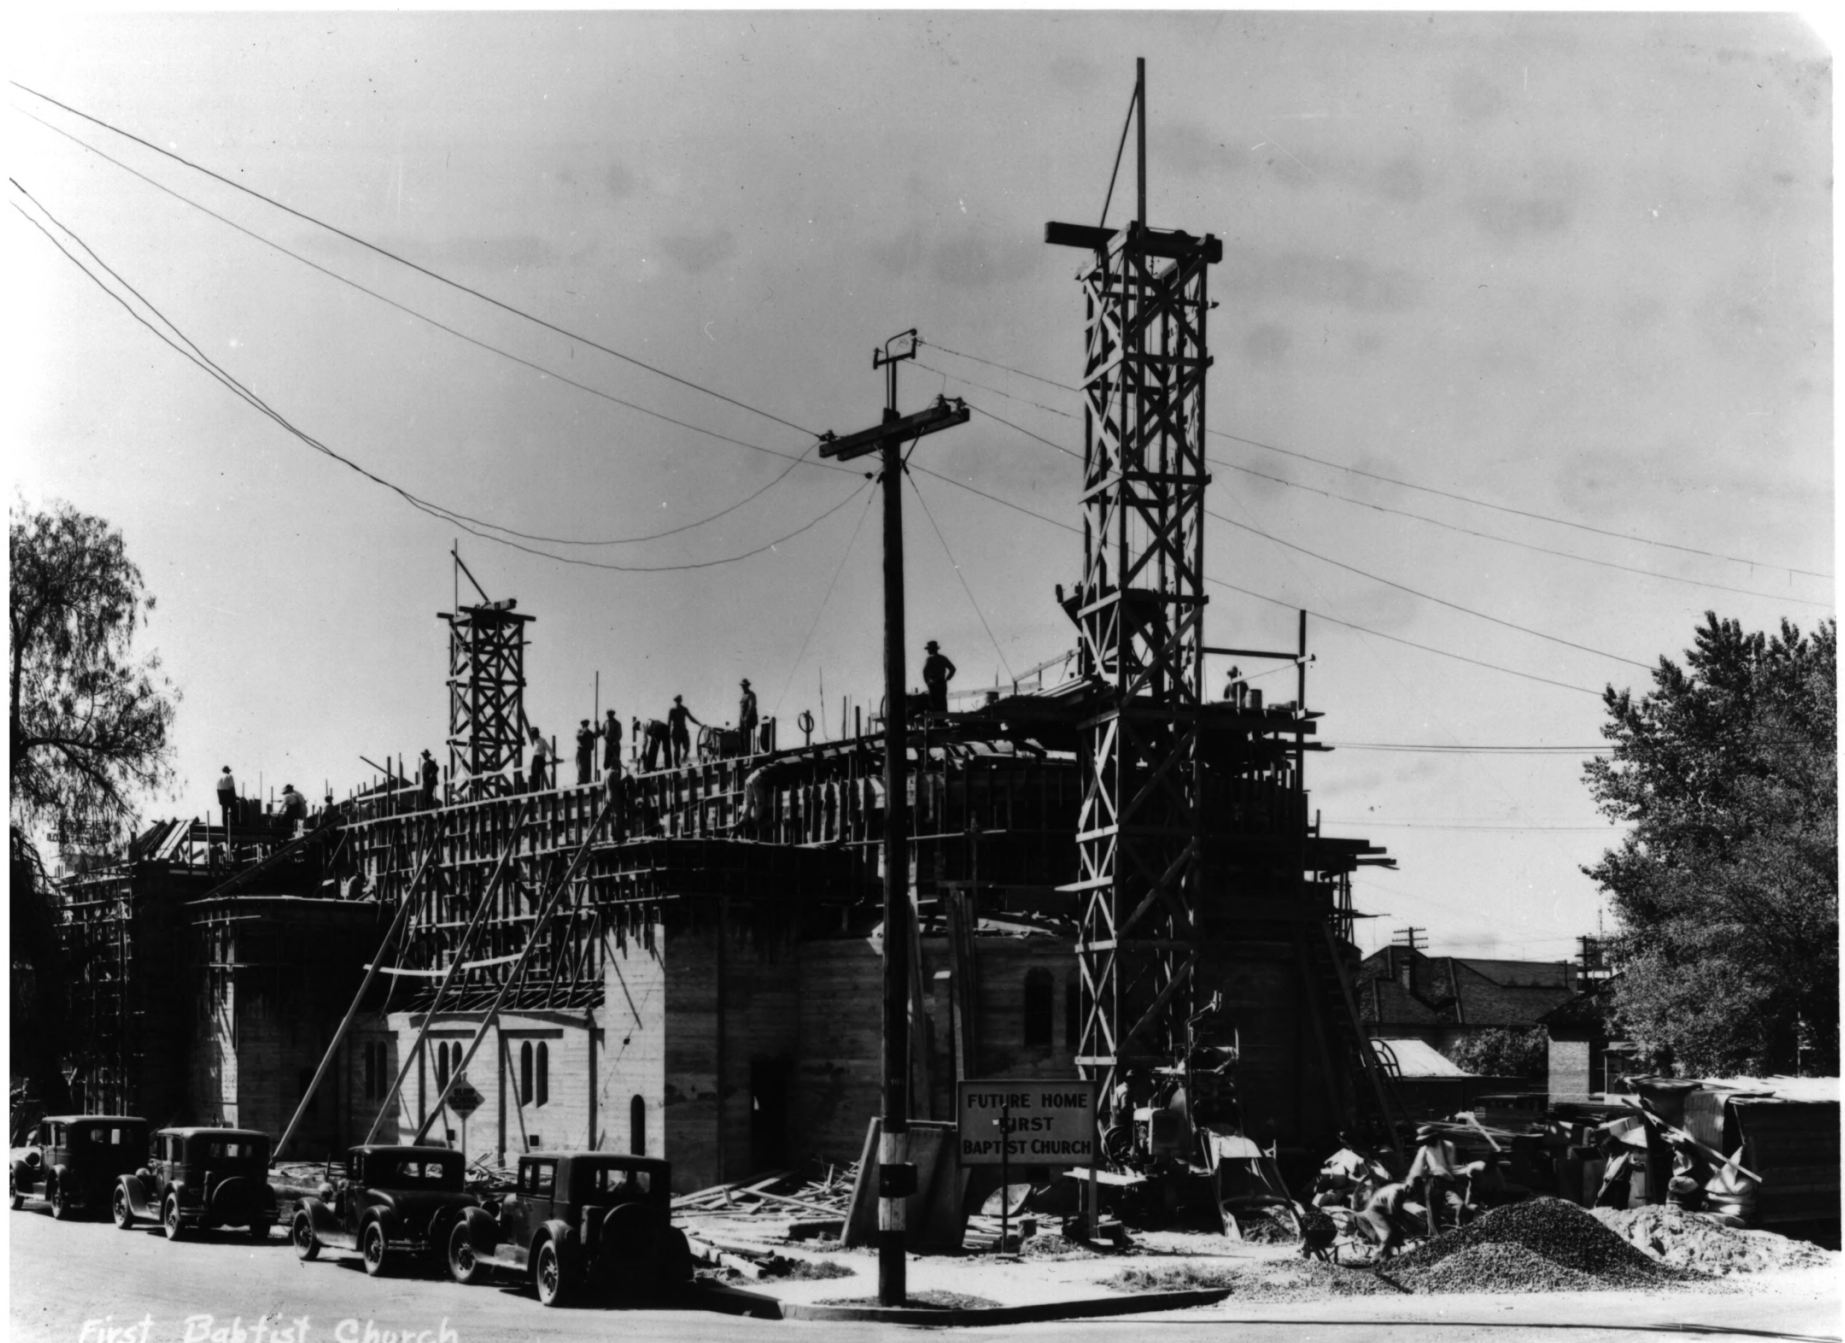

First Baptist Church
Truxton & L St.
March, 1932