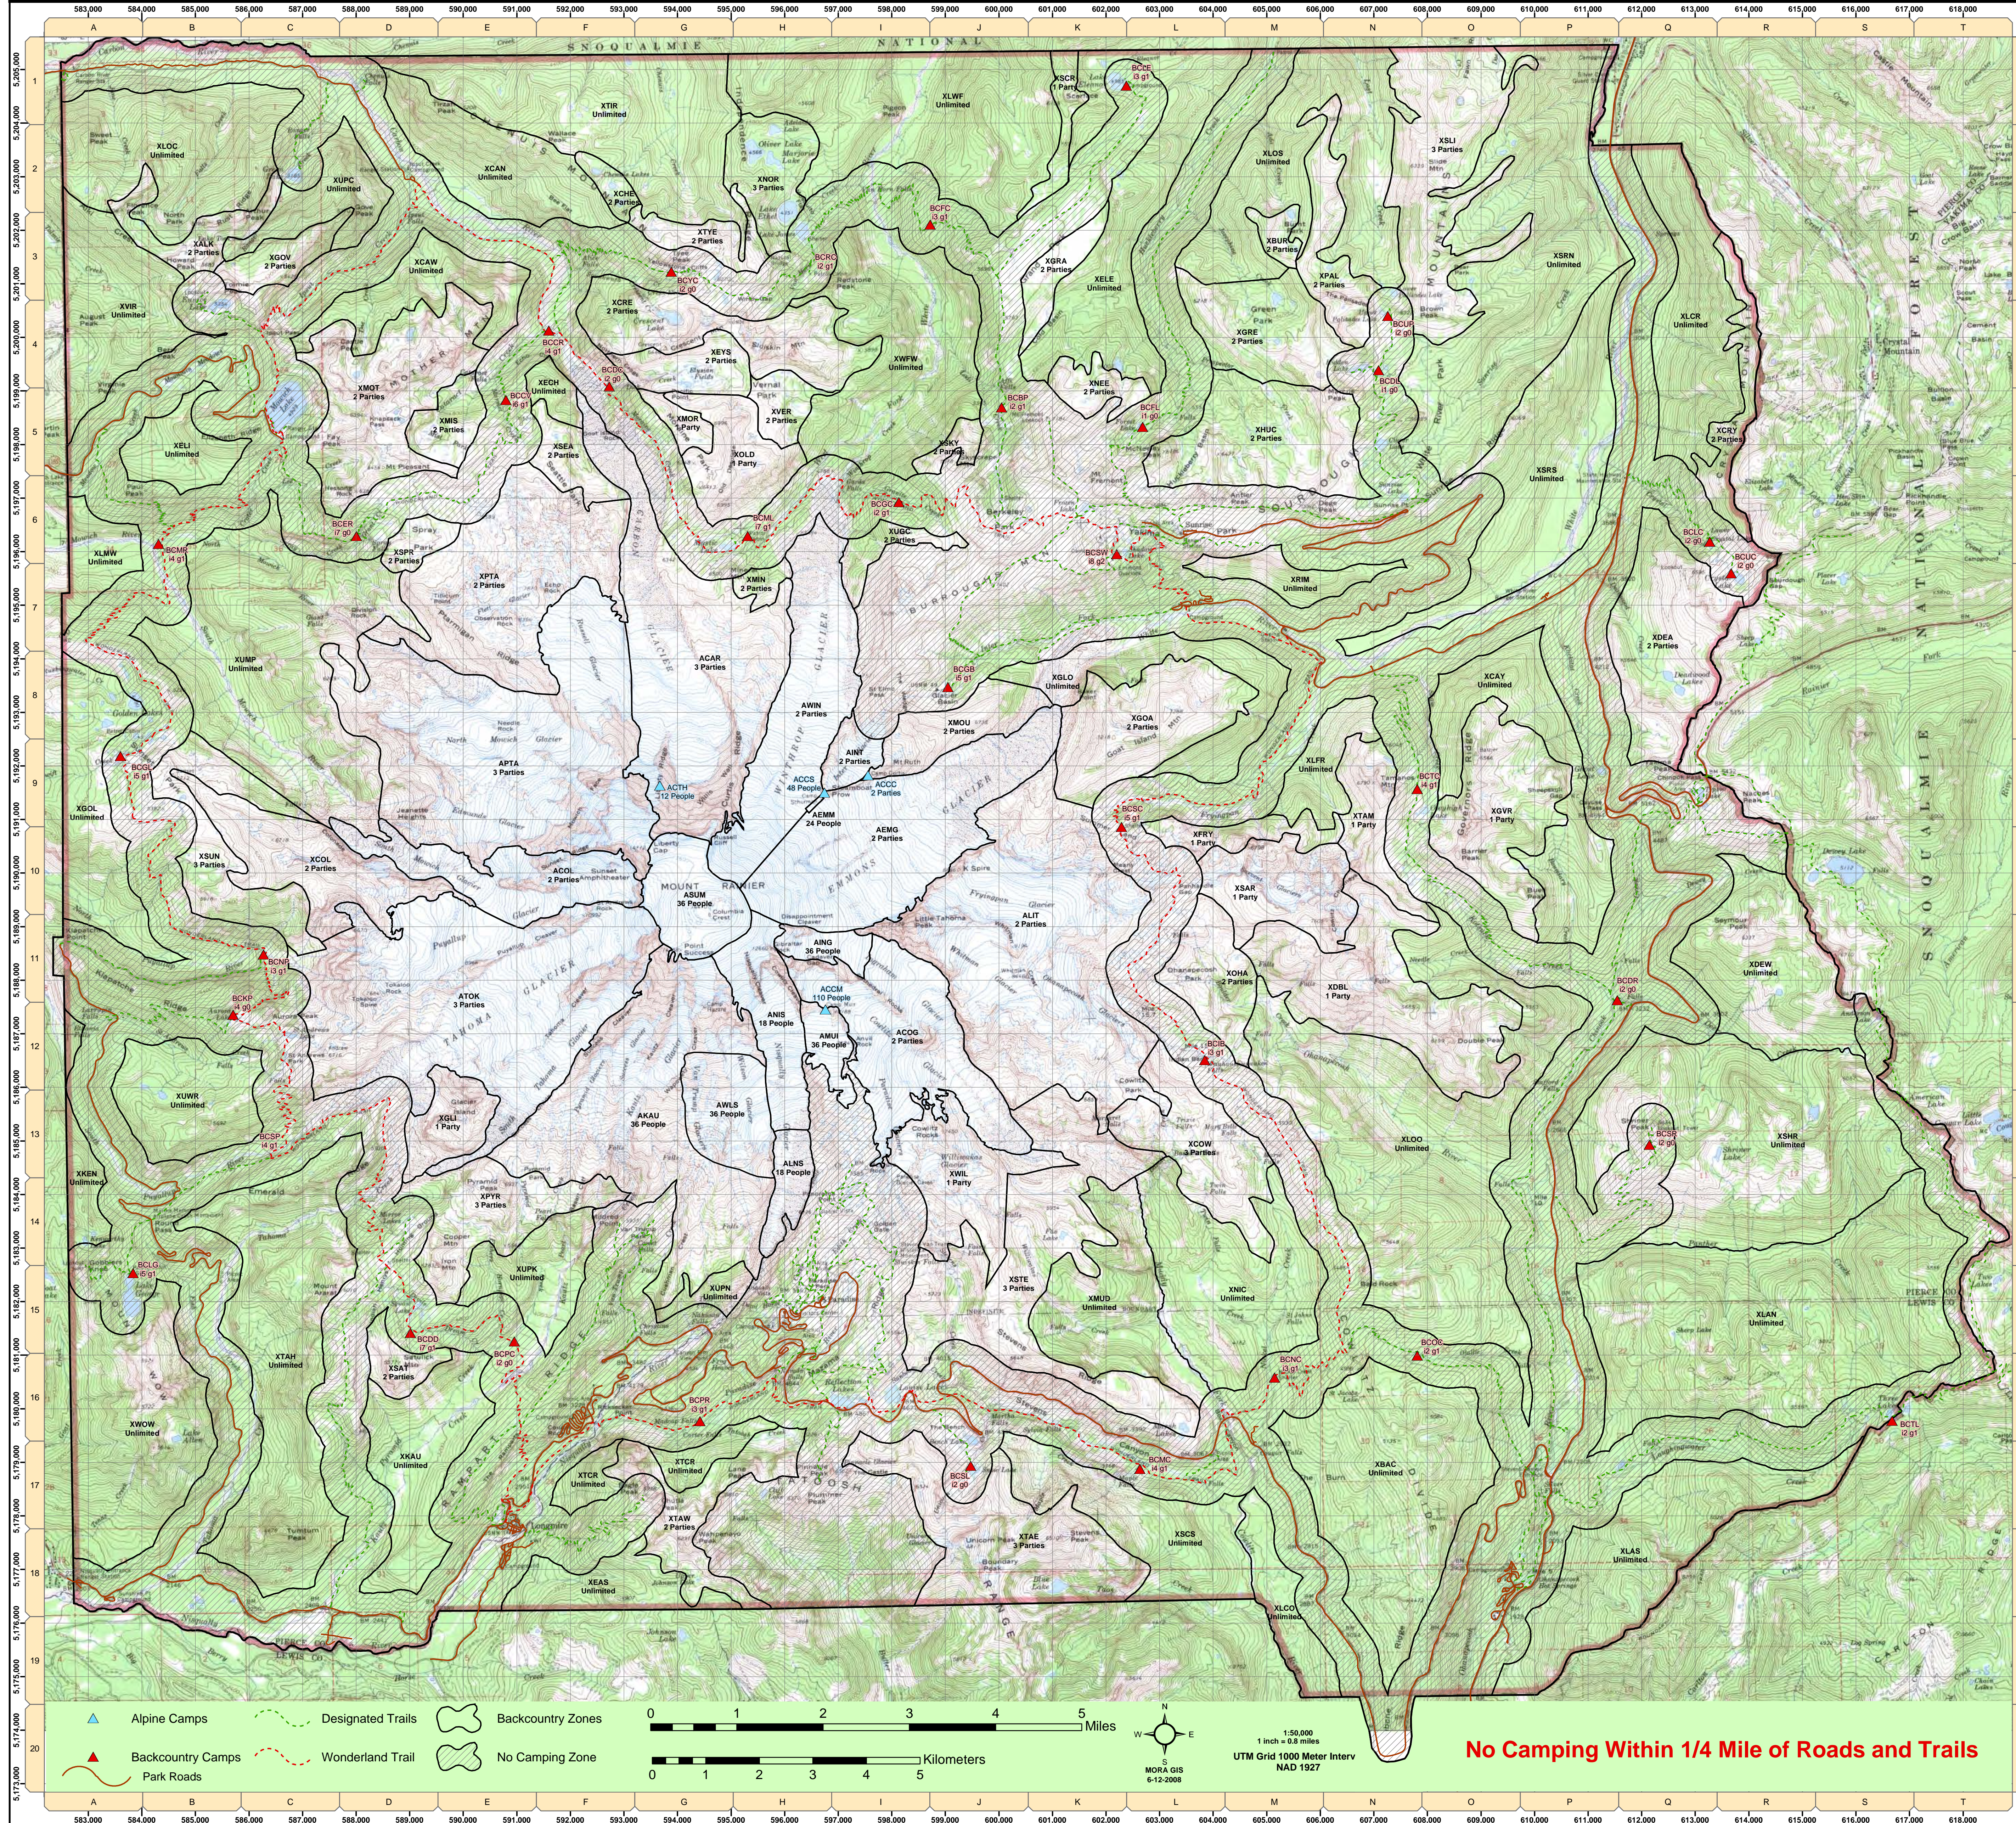

Mount Rainier National Park Backcountry Camps & Wilderness Zones

National Park Service
U.S. Department of the Interior

Backcountry Wilderness Zones			
Zone	Location	Camping Limit	Map Index
XALK	ALKI CREST	2 Parties	3B
XBAC	BACKBONE RIDGE	Unlimited	17N
XBUR	BURNT PARK	2 Parties	2M
XCAN	NORTH CARBON RIVER	Unlimited	2E
XCAW	CARBON RIVER WEST	Unlimited	3D
XCAV	CAVUSE PASS	Unlimited	8P
XCHE	CHENUIS LAKES	2 Parties	2F
XCOL	COLOADES	2 Parties	10C
XCOV	COOWLITZ PARK	3 Parties	13L
XCRE	CRESENT LAKE	2 Parties	4G
XCRY	CRYSTAL MOUNTAIN	2 Parties	5R
XDBL	DOUBLE PEAK	1 Party	11N
XDEA	DEADWOOD LAKES	2 Parties	8O
XDEW	DEWEY CREEK	Unlimited	11R
XEAS	EAGLE PEAK SOUTH	Unlimited	18F
XECH	ECHO CLIFFS	Unlimited	5F
XELE	LAKE ELEANOR	Unlimited	3K
XELI	ELIZABETH RIDGE	Unlimited	5B
XEYS	ELYSIAN FIELDS	2 Parties	4G
XFRY	FRYINGPAN	1 Party	9L
XGLI	GLACIER ISLAND	1 Party	3E
XGOI	LOWER GOAT ISLAND MTN	Unlimited	3K
XGOA	GOAT ISLAND MTN	2 Parties	8L
XGOL	GOLDEN LAKES	Unlimited	10A
XGOV	GOVE PEAK	2 Parties	3C
XGRA	GRAND PARK	2 Parties	3K
XGRE	GREEN PARK	2 Parties	4M
XGRN	GRAND RIVER	1 Party	9O
XHUC	HUCKLEBERRY PARK	2 Parties	5M
XXAU	LOWER KAUTZ CREEK	Unlimited	17D
XXEN	KENWORTHY LAKES	Unlimited	14A
XLAN	LAUGHINGWATER NORTH	Unlimited	15R
XLAS	LAUGHINGWATER SOUTH	Unlimited	18P
XLOO	LOWER COOWLITZ	Unlimited	10M
XLCR	LOWER CRYSTAL MTN	Unlimited	4O
XLFR	LOWER FRYINGPAN	Unlimited	9M
XLMO	LOWER MOWICH RIVER	Unlimited	6A
XLOC	LOWER CARBON RIVER	Unlimited	2B
XLOO	LOWER OHANAPECOOSH	Unlimited	13N
XLOS	LOST CREEK	Unlimited	2M
XLWF	LOWER WEST FORK	Unlimited	1J
XMIN	MINERAL MOUNTAIN	2 Parties	7H
XMIS	MIST PARK	2 Parties	5E
XMOR	MORAIN PARK	1 Party	5G
XMOT	MOTHER MOUNTAIN	2 Parties	4D
XMOU	MOUNT RUTH	2 Parties	4J
XMOU	MUDDY FORK OF COOWLITZ	Unlimited	15K
XNEE	MOONLEYS PEAK	2 Parties	4K
XNIC	NICKEL CREEK	Unlimited	15L
XNOR	NORTHERN LAKES	3 Parties	2H
XOHA	OHANAPECOOSH PARK	2 Parties	11L
XOLD	OLD DESOLATE	1 Party	5H
XPAL	LOWER PALISADES	2 Parties	2N
XPTA	PTARMIGAN RIDGE	2 Parties	7E
XPYR	PYRAMID PEAK	3 Parties	14E
XSRM	SUNRISE RIM	Unlimited	6M
XSRV	SUNRISE RIVER	Unlimited	10M
XSAT	SATULICK MOUNTAIN	2 Parties	15D
XSCA	SCARFACE	1 Party	1K
XSCS	STEVENS CANYON SOUTH	Unlimited	18L
XSEA	SEATTLE PARK	2 Parties	5F
XSHR	SHRINER PEAK	Unlimited	13R
XSKY	SKYSCRAPER MOUNTAIN	2 Parties	5J
XSLI	SLIDE MOUNTAIN	3 Parties	10
XSPR	SPRAY PARK SOUTH	2 Parties	5O
XSRN	SUNRISE RIDGE NORTH	Unlimited	3P
XSRV	SUNRISE RIDGE SOUTH	Unlimited	6P
XSTE	STEVENS RIDGE	3 Parties	15J
XSRN	SUNSET PARK	3 Parties	10B
XTAE	TATOOSH RANGE EAST	3 Parties	18J
XTAM	TAMANOS MOUNTAIN	Unlimited	15C
XTAM	TAMANOS MOUNTAIN	1 Party	9N
XTAW	TATOOSH RANGE WEST	2 Parties	17G
XTOR	TATOOSH CREEK	Unlimited	17G
XTIR	TIRZAH PEAK	Unlimited	1F
XTYE	TYEE PEAK	2 Parties	3G
XUCG	UPPER GRANITE CREEK	2 Parties	9E
XUAP	UPPER MOWICH RIVER	Unlimited	8C
XUPC	UPPER CARBON RIVER	Unlimited	2D
XUPK	UPPER KAUTZ CREEK	Unlimited	15F
XUPN	UPPER NISQUALLY	Unlimited	15G
XUWR	UPPER WESTSIDE ROAD	Unlimited	13B
XVER	VERNAL PARK	2 Parties	5H
XVIR	VIRGINIA PARK	Unlimited	4A
XWFW	WEST FORK WHITE RIVER	Unlimited	4J
XWIL	WILLIWAKS CREEK	1 Party	14I
XWOW	MOUNT WOW	Unlimited	17A