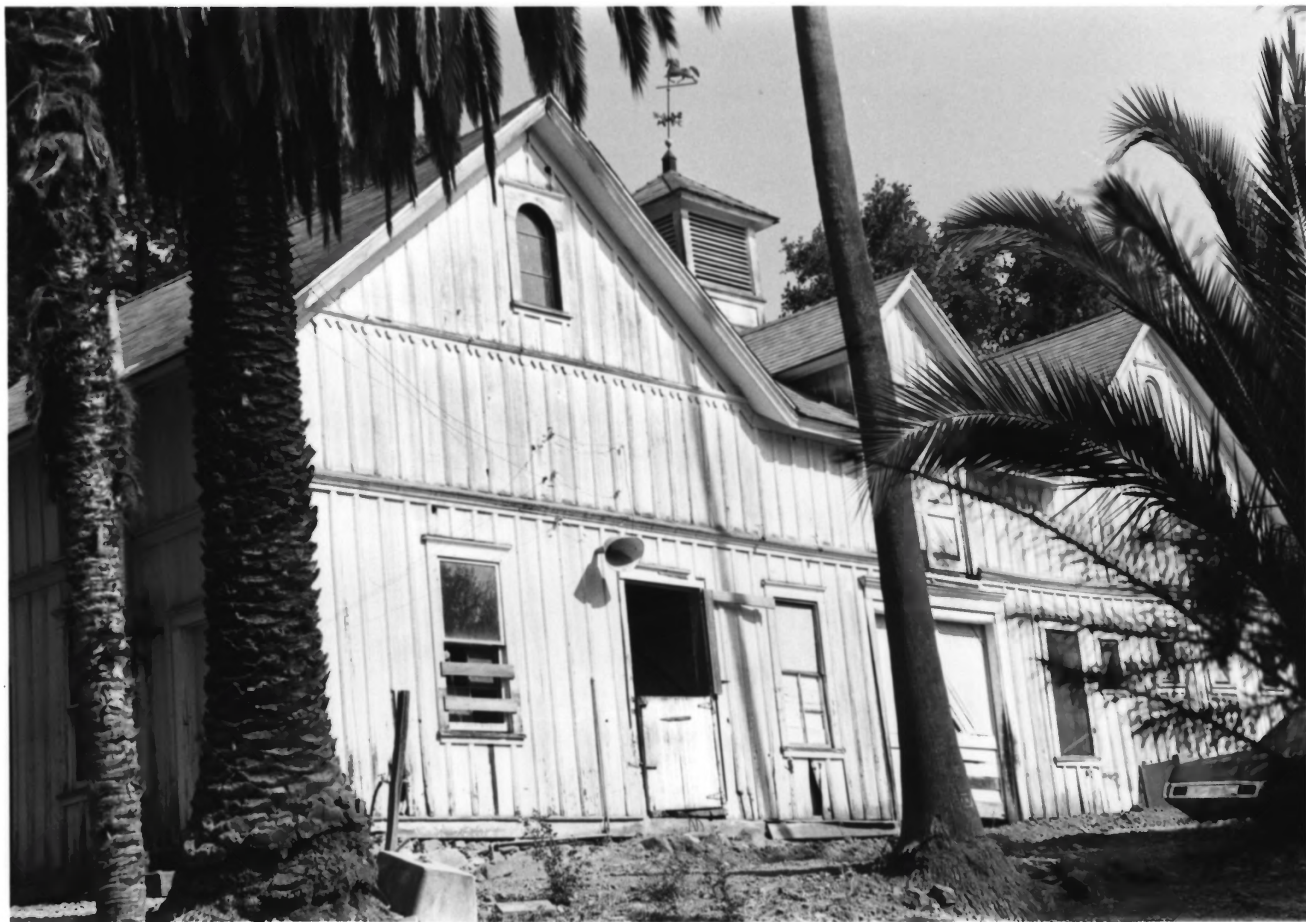

Date: August, 1986

Neg.Loc.: Gil & John Nickel

POB 327

Oakville, CA 94562

View: Wine Cellar
Southeast elev.,
looking west

6 of 8

CHATEAU CHEVALIER

3101 Spring Mountain Road
St.Helena, CA 94574

Photographer: Judith Munns

Date: August, 1986

Neg.Loc.: Gil & John Nickel

POB 327

Oakville, CA 94562

View: Carriage House/Barn
Southeast elev.,
looking north

70f8

CHATEAU CHEVALIER