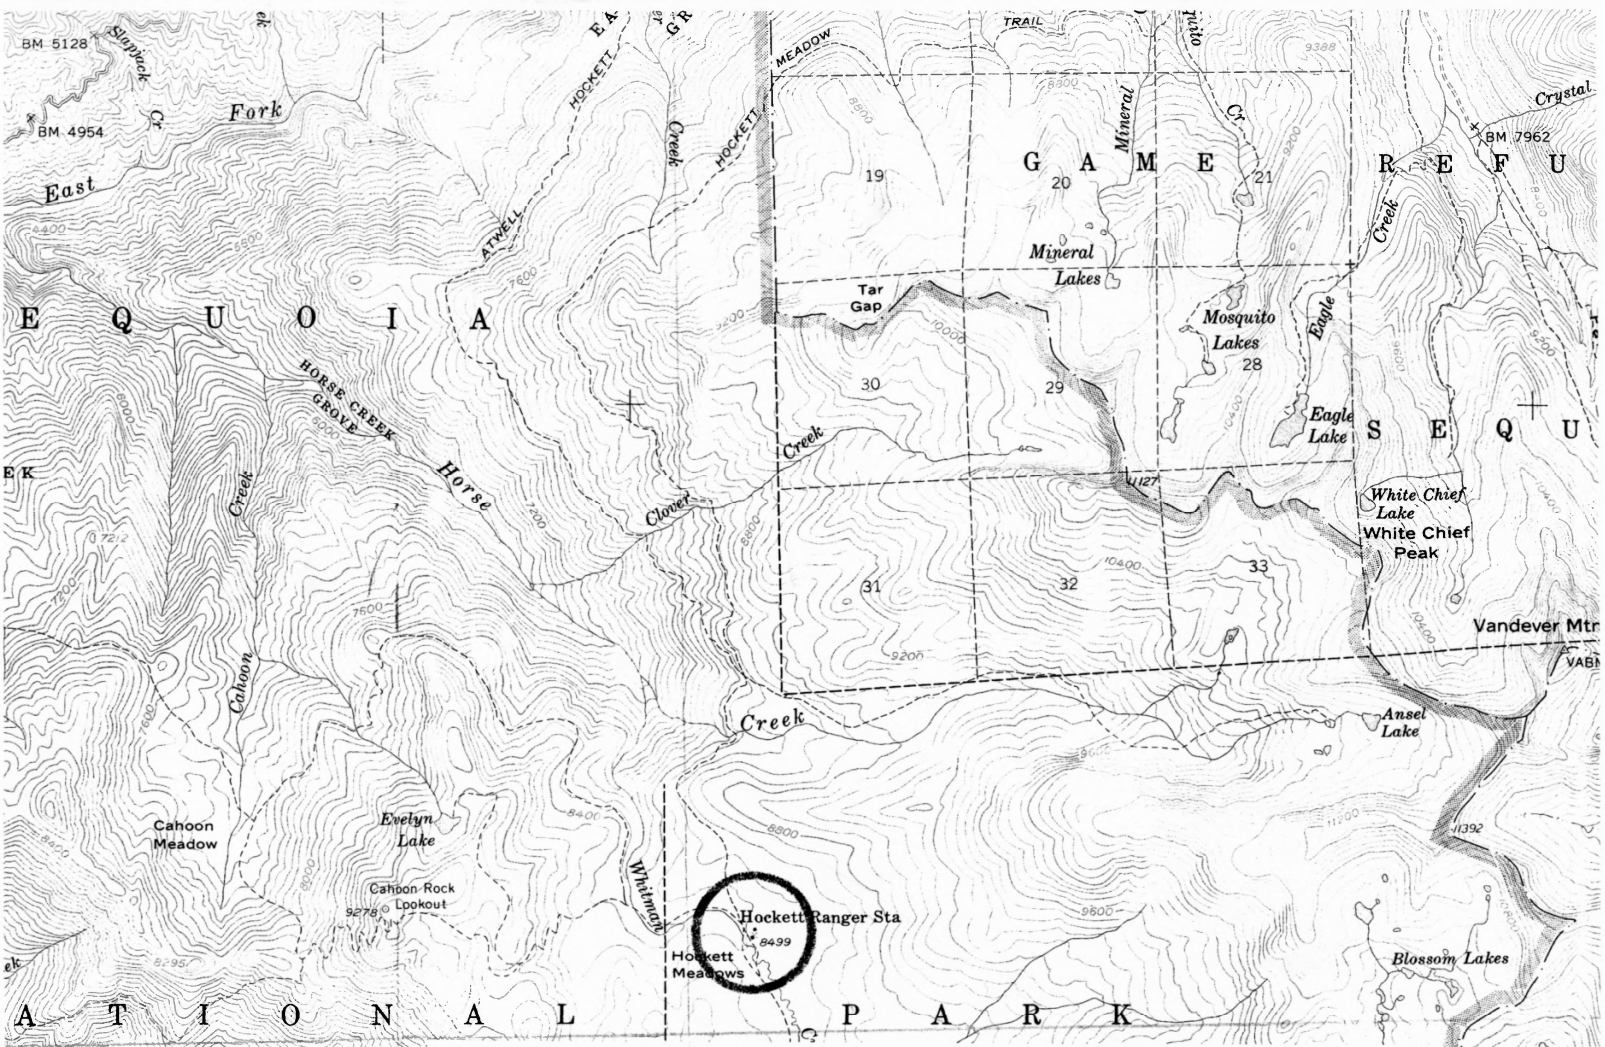

SAN FRANCISCO, CA

**PROPERTY OF THE NATIONAL REGISTER**

VIEW OF STORAGE BARN FROM SOUTH WEST

PHOTO 4 OF 4

APR 27 1978

HOCKETT MEADOW RANGER STATION  
 SEQUOIA NATIONAL PARK, CALIFORNIA  
 Zone 11  
 Easting 3-51-510  
 Northing 40-26-830