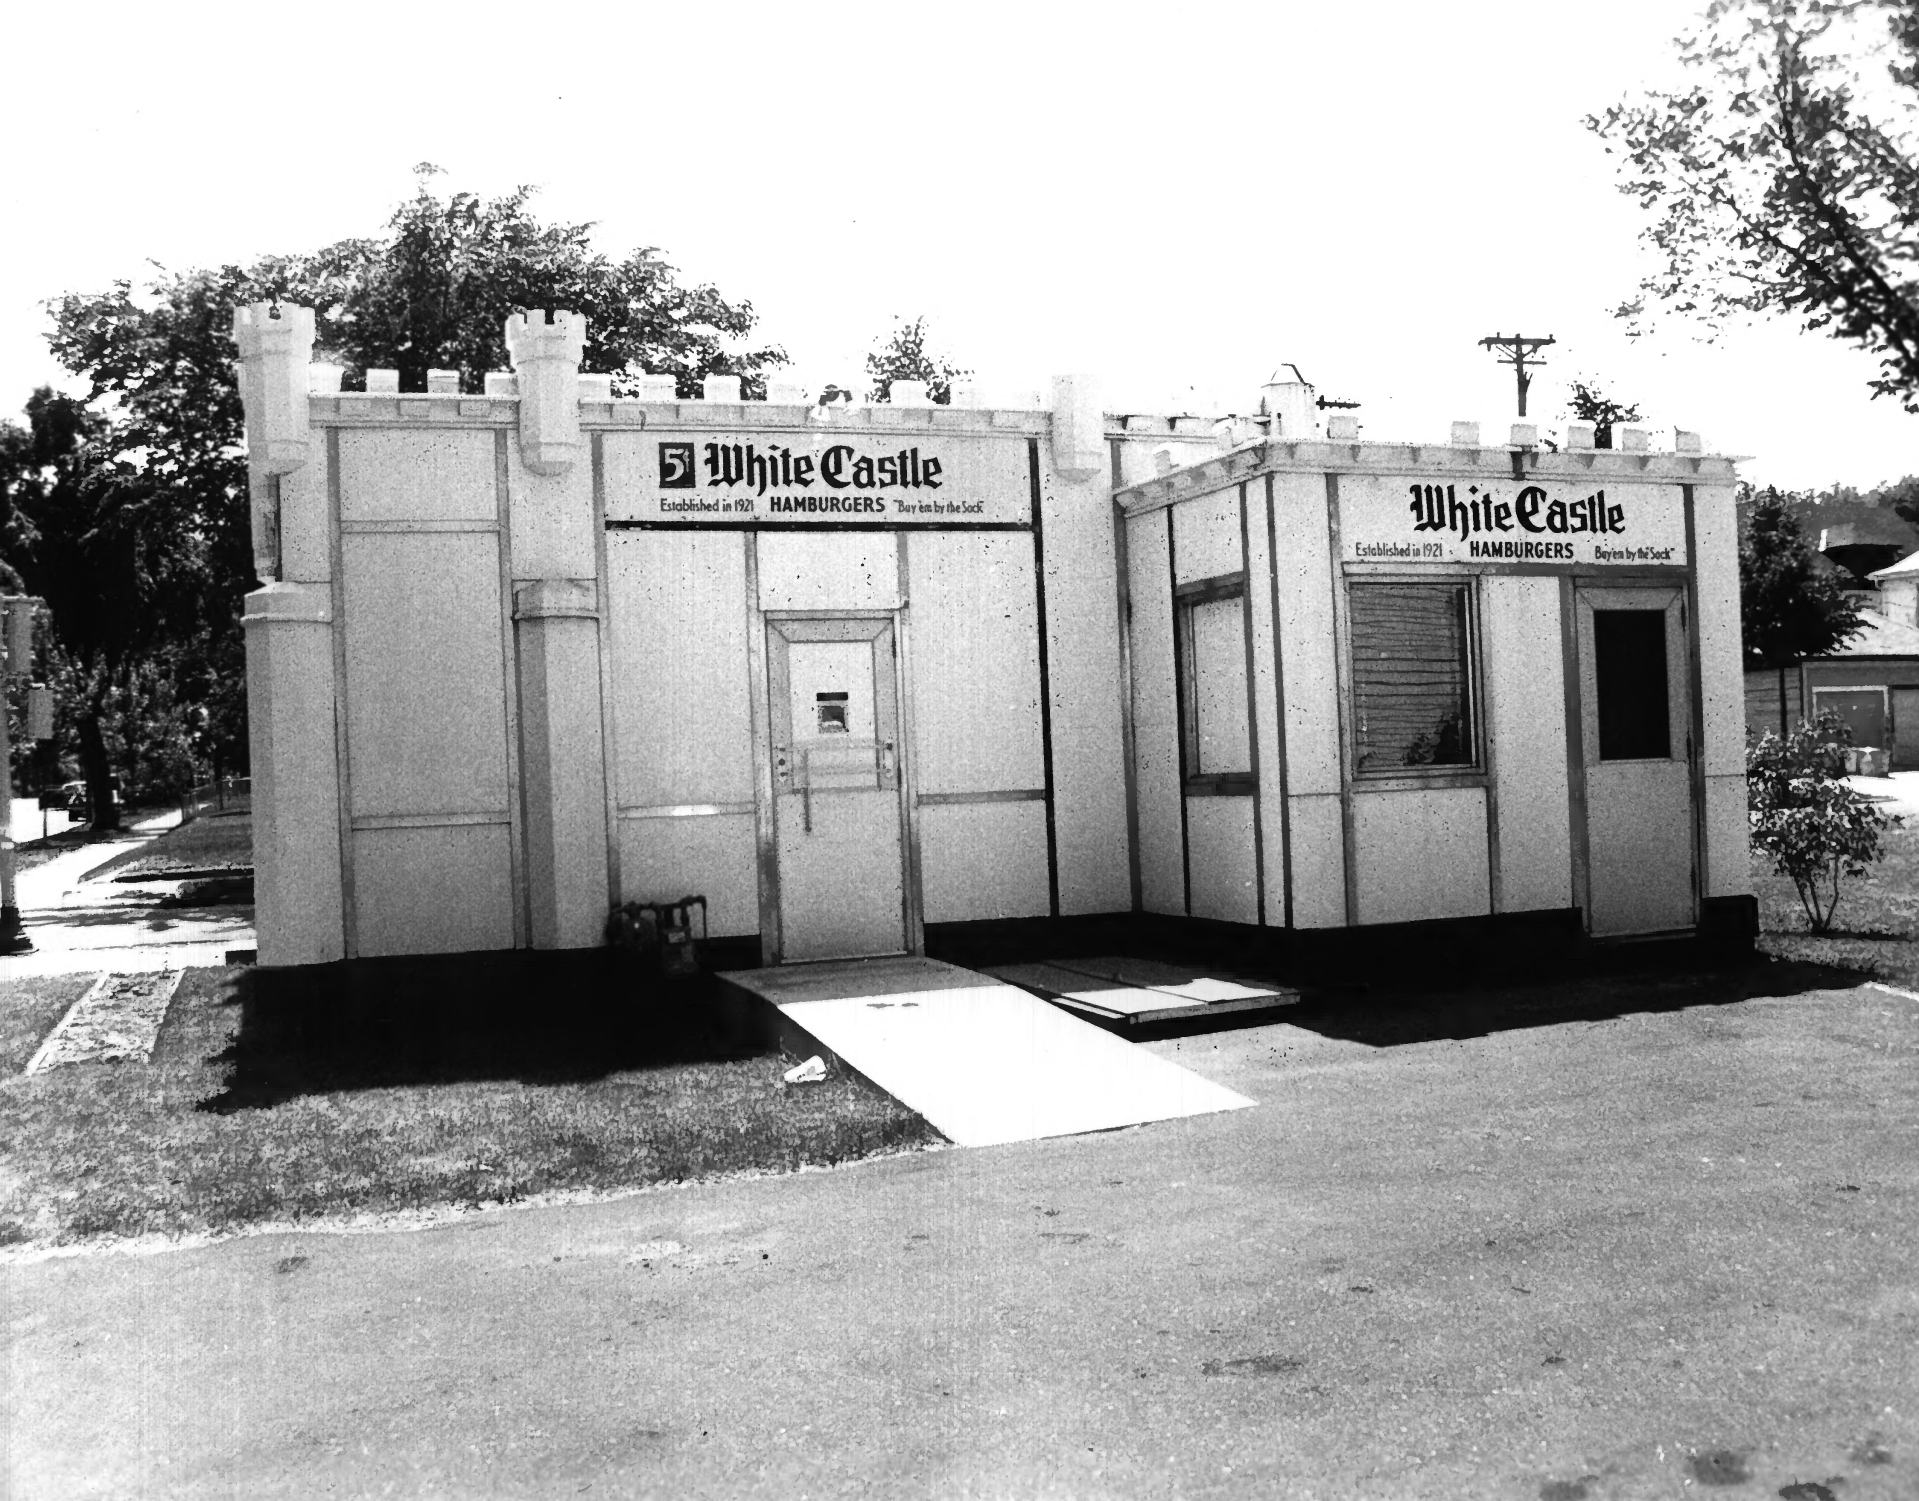

White Castle
HAMBURGERS

White Castle
HAMBURGERS They ain't no other!

White Castle Building #8
Minneapolis, Hennepin
June 3, 1986 by Kristin Wilson
4544 Chowen Ave South, Mpls
Negative #7 Facing Northwest
Shows Principal Facade

White Castle

Established in 1921 HAMBURGERS Buy 'em by the Sack

White Castle

Established in 1921 HAMBURGERS Buy 'em by the Sack

White Castle Building #8

Minneapolis, Hennepin

June 3, 1986 by Kristin Wilson

4544 Chowen Ave. South, Mpls

Negative #2 Facing South

5¢ White Castle 5¢

Established 1921 **HAMBURGERS** "Buy 'em by the Sack"

White Castle Building #8

Minneapolis, Hennepin

June 3, 1986 by Kristin Wilson

4544 Chowen Ave South Mpls

Negative #8 Facing West

White Castle

Established in 1921

HAMBURGERS "Buy 'em by the Sack"

White Castle Building #8
Minneapolis, Hennepin
June 3, 1986 by Kristin Wilson
4544 Chowen Ave South, Mpls
Negative #12 Facing North
Shows Sign Detail