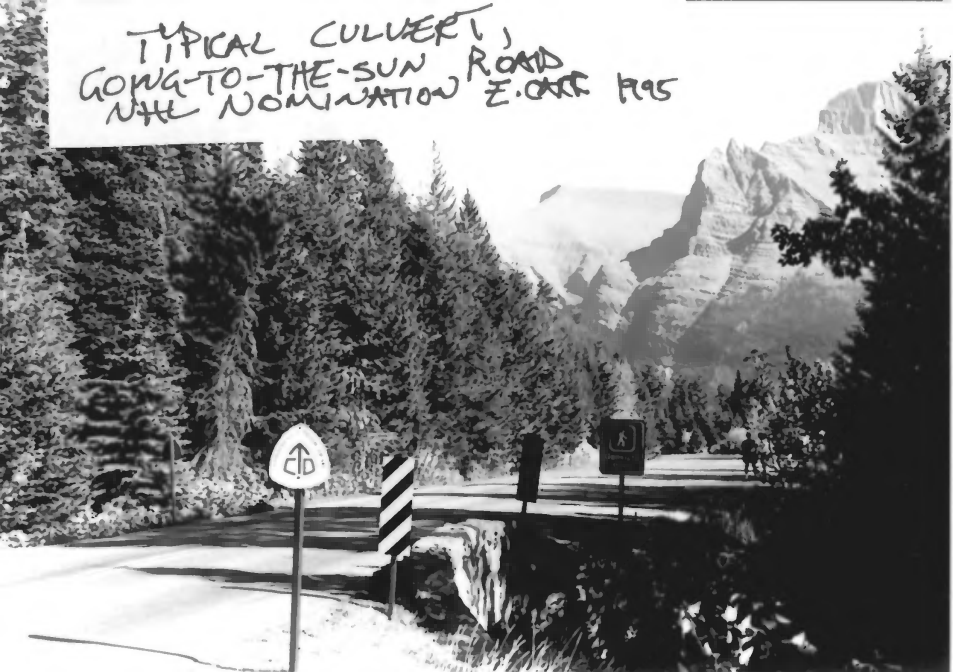

TYPICAL OVERLOOK, N.P.  
GITTSR, GLACIER, N.P.  
E. CARR, 1995

VIEW OF "THE LOOP"  
GOING TO THE SUN NHL NOM.  
GLACIER NATL. PARK  
E. CARR 1995

TYPICAL OVERLOOK,  
GTTSP, GLACIER N.P.  
E. CARR 1995

TYPICAL CULVERT,  
GONG-TO-THE-SUN ROAD  
NHE NOMINATION E. OF PG5

HORSE UNDERPASS  
GOING TO THE SUN ROAD  
GLACIER NAT. PARK  
E. CARR, 1995

ST. MARY LAKE, SEEN  
FROM SITSR. E. CARP, 1905  
ALTERER WITZ. PARK

WEST SIDE TUNNEL  
GTTSP, GLACIER NATL. PARK  
E. CARR 1995

WEST SIDE TUNNEL  
GALLERY, GTTSP  
GLACIER, N.P. E. CARR, 1945

VIEW OF GTTSP,  
DESCENDING EAST OF  
LOGAN PASS, E. CARR, 1995  
GLACIER NATIONAL PARK

VIEW FROM "THE LOOP"  
VIEW NW E. CARR 1995  
GOING-TO-THE-SUN ROAD  
GLACIER NATIONAL PK.

GOING-TO-THE-SUN ROAD NHL DISTRICT  
GLACIER NAT'L PARK, FLATHEAD CTY., MT  
WEST SIDE TUNNEL  
E. CARR, PHOTO, 1995

A black and white photograph showing a paved road with double yellow lines curving to the right. The road is flanked by dense evergreen trees. In the background, a mountain range is visible under a cloudy sky. A large tree is in the foreground on the left, partially obscuring the view. A white rectangular box with black text is overlaid in the bottom left corner.