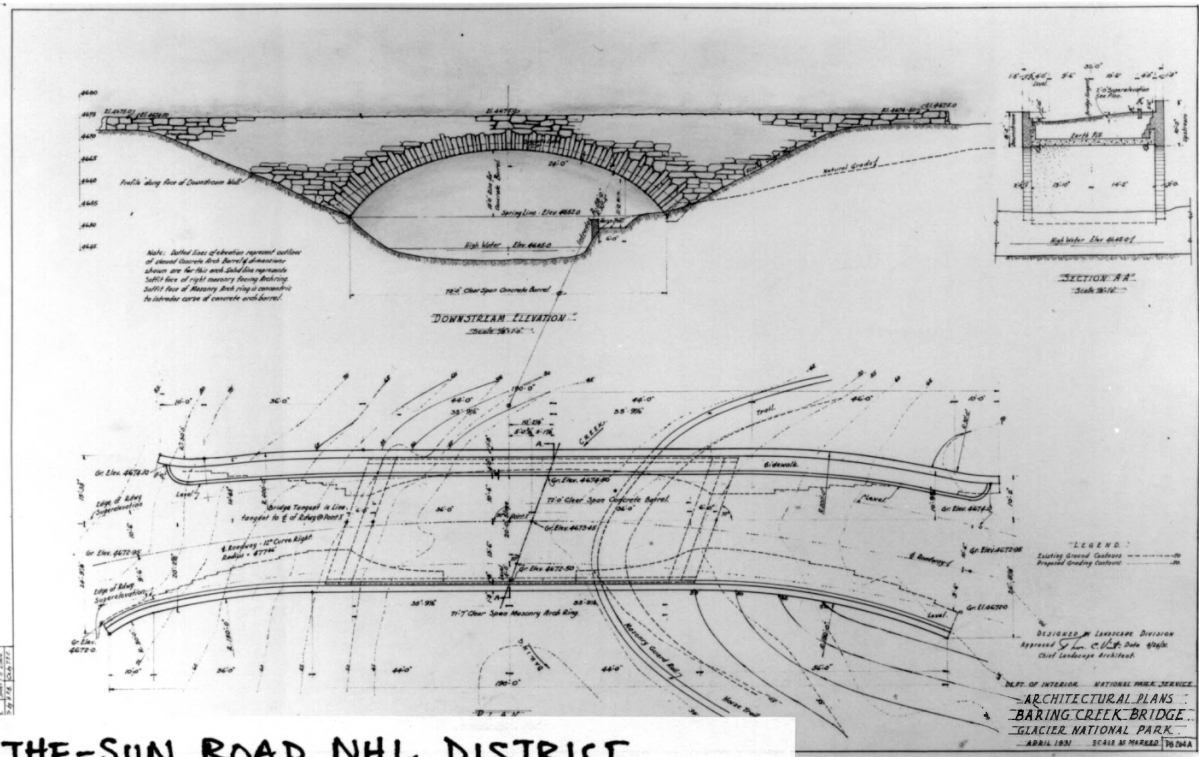

GOING-TO-THE-SUN ROAD NHL DISTRICT
GLACIER NATIONAL PARK, FLATHEAD COUNTY, MT
BARING CREEK BRIDGE, DRAWING, 1931
NATIONAL ARCHIVES, RG 79