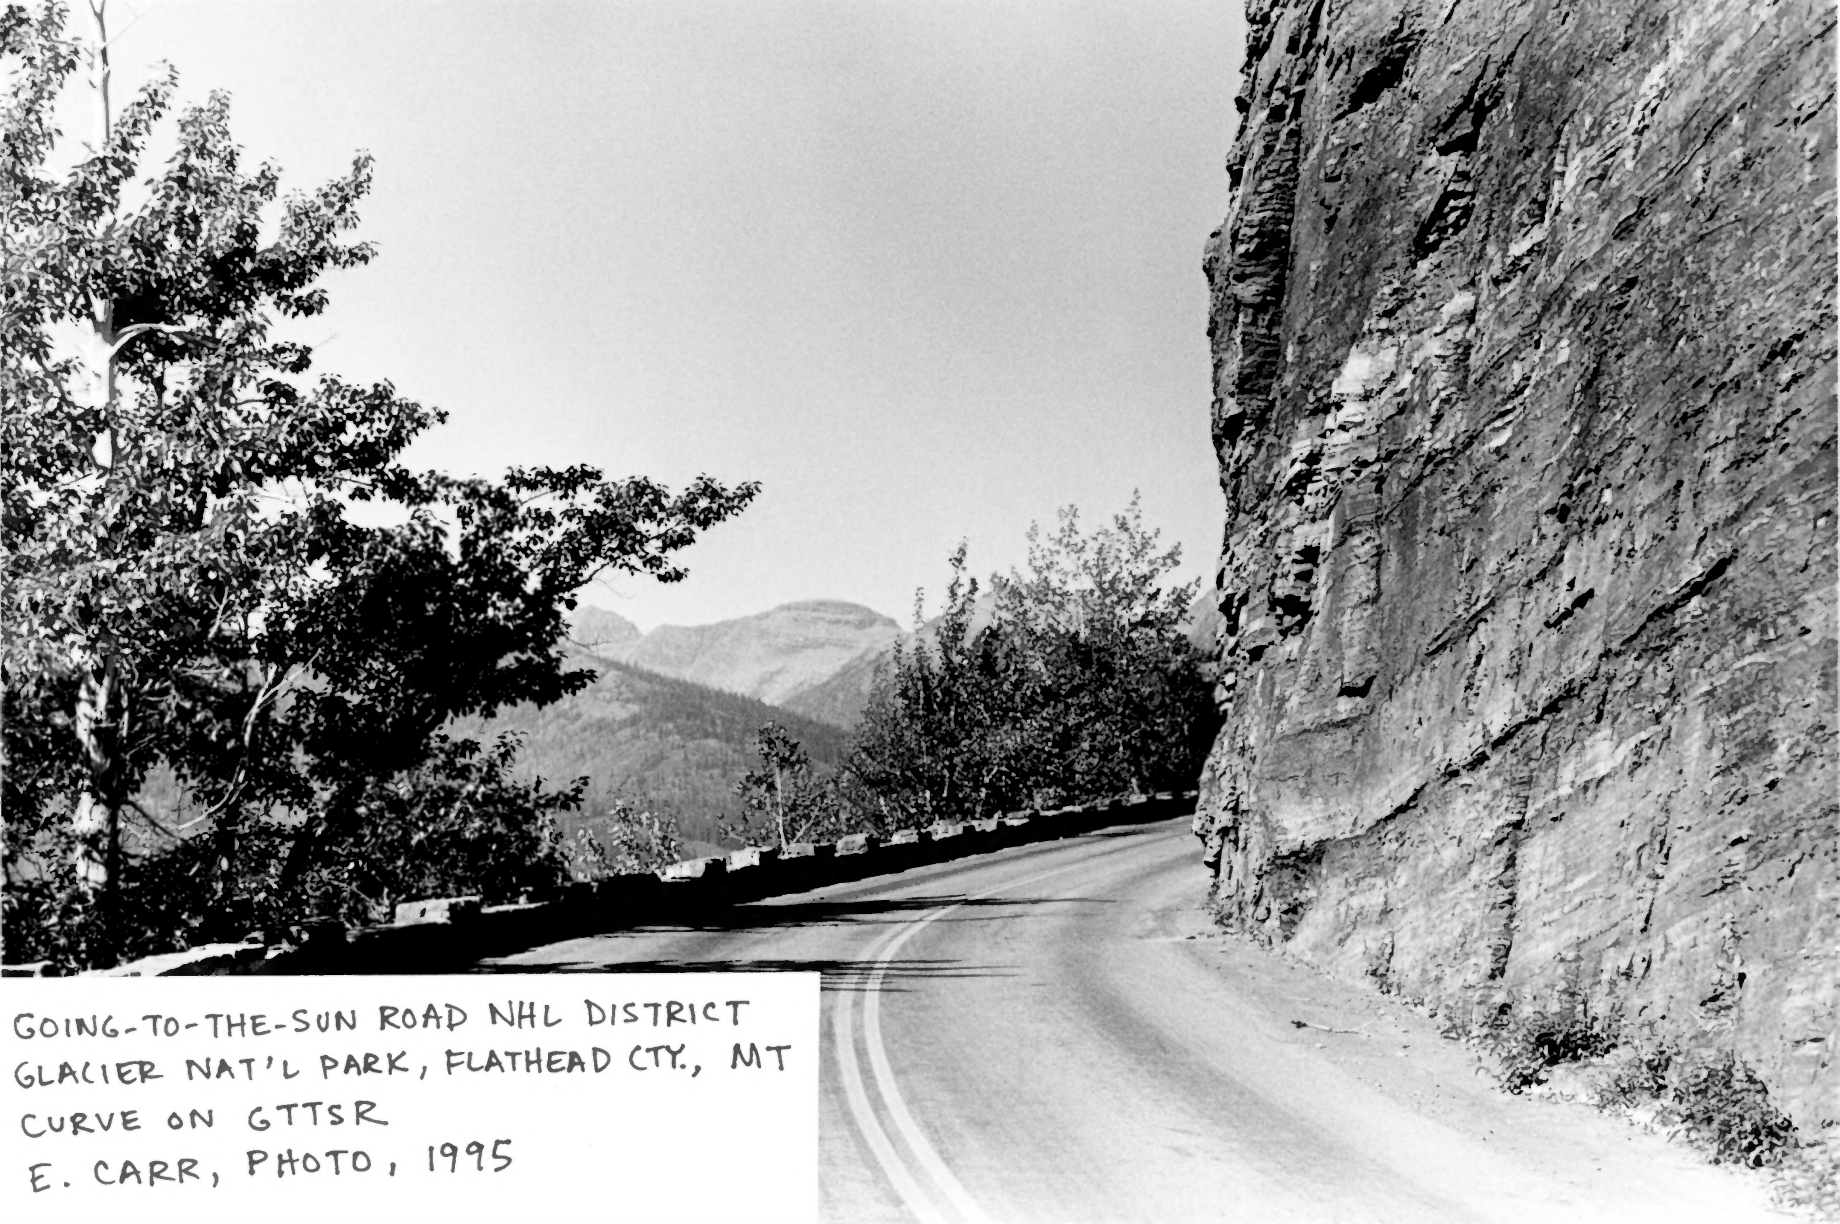

GOING-TO-THE-SUN ROAD NHL DISTRICT
GLACIER NAT'L PARK, FLATHEAD CTY., MT
CURVE ON GTTSR
E. CARR, PHOTO, 1995