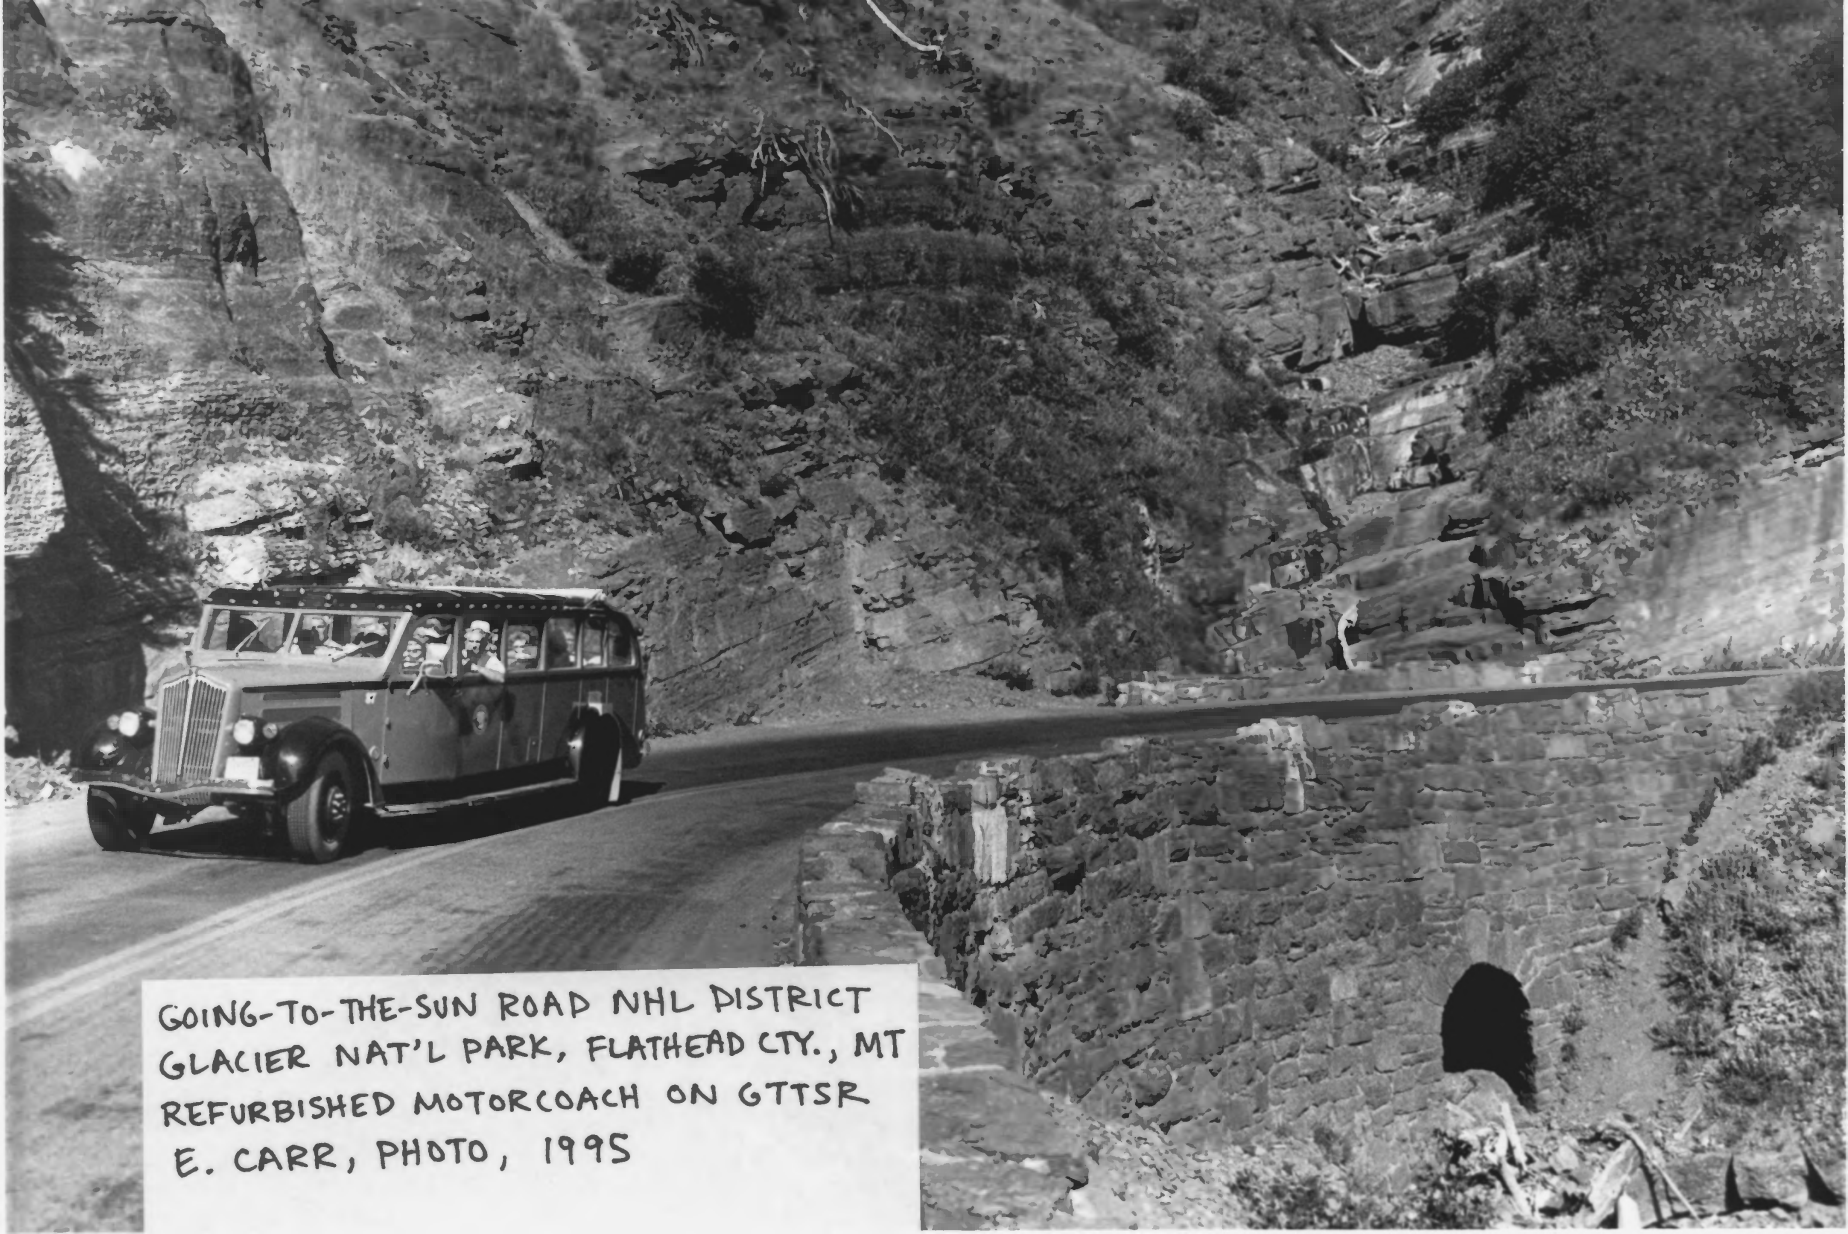

GOING-TO-THE-SUN ROAD NHL DISTRICT
GLACIER NAT'L PARK, FLATHEAD CTY., MT
REFURBISHED MOTORCOACH ON GTTSR
E. CARR, PHOTO, 1995