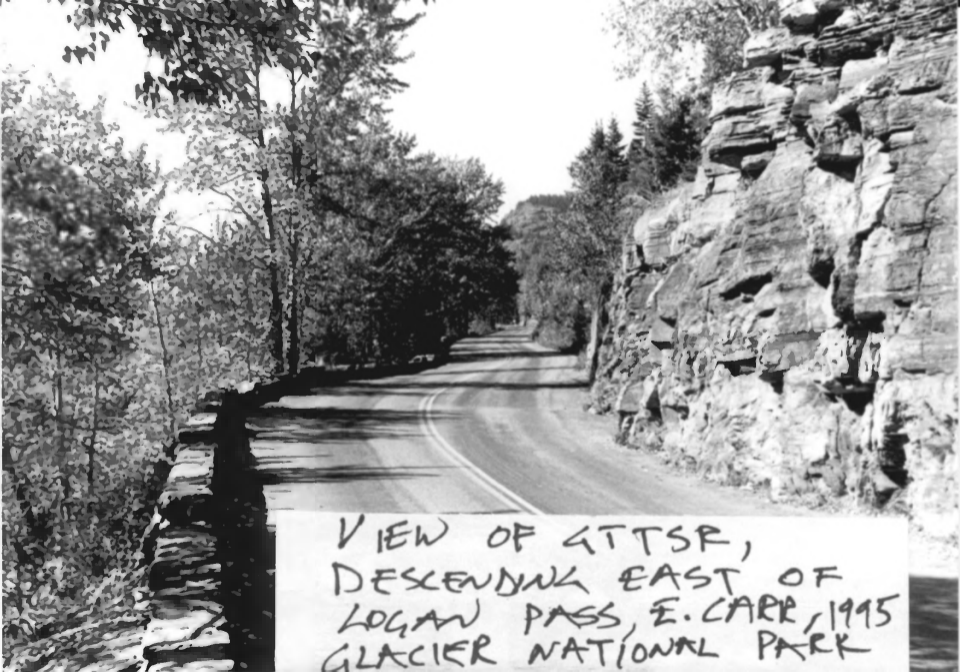

WEST SIDE TUNNEL  
GALLERY, GTTSP  
GLACIER, N.P. E. CARR, 1945

VIEW OF GTTSP,  
DESCENDING EAST OF  
LOGAN PASS, E. CARR, 1995  
GLACIER NATIONAL PARK

VIEW FROM "THE LOOP"  
VIEW NW E. CARR 1995  
GOING-TO-THE-SUN ROAD  
GLACIER NATIONAL PK.

GOING-TO-THE-SUN ROAD NHL DISTRICT  
GLACIER NAT'L PARK, FLATHEAD CTY., MT  
WEST SIDE TUNNEL  
E. CARR, PHOTO, 1995

A black and white photograph showing a paved road with double yellow lines curving to the right. The road is flanked by dense evergreen trees. In the background, a mountain range is visible under a cloudy sky. A large tree is in the foreground on the left, partially obscuring the view. A white rectangular box with black text is overlaid in the bottom left corner.