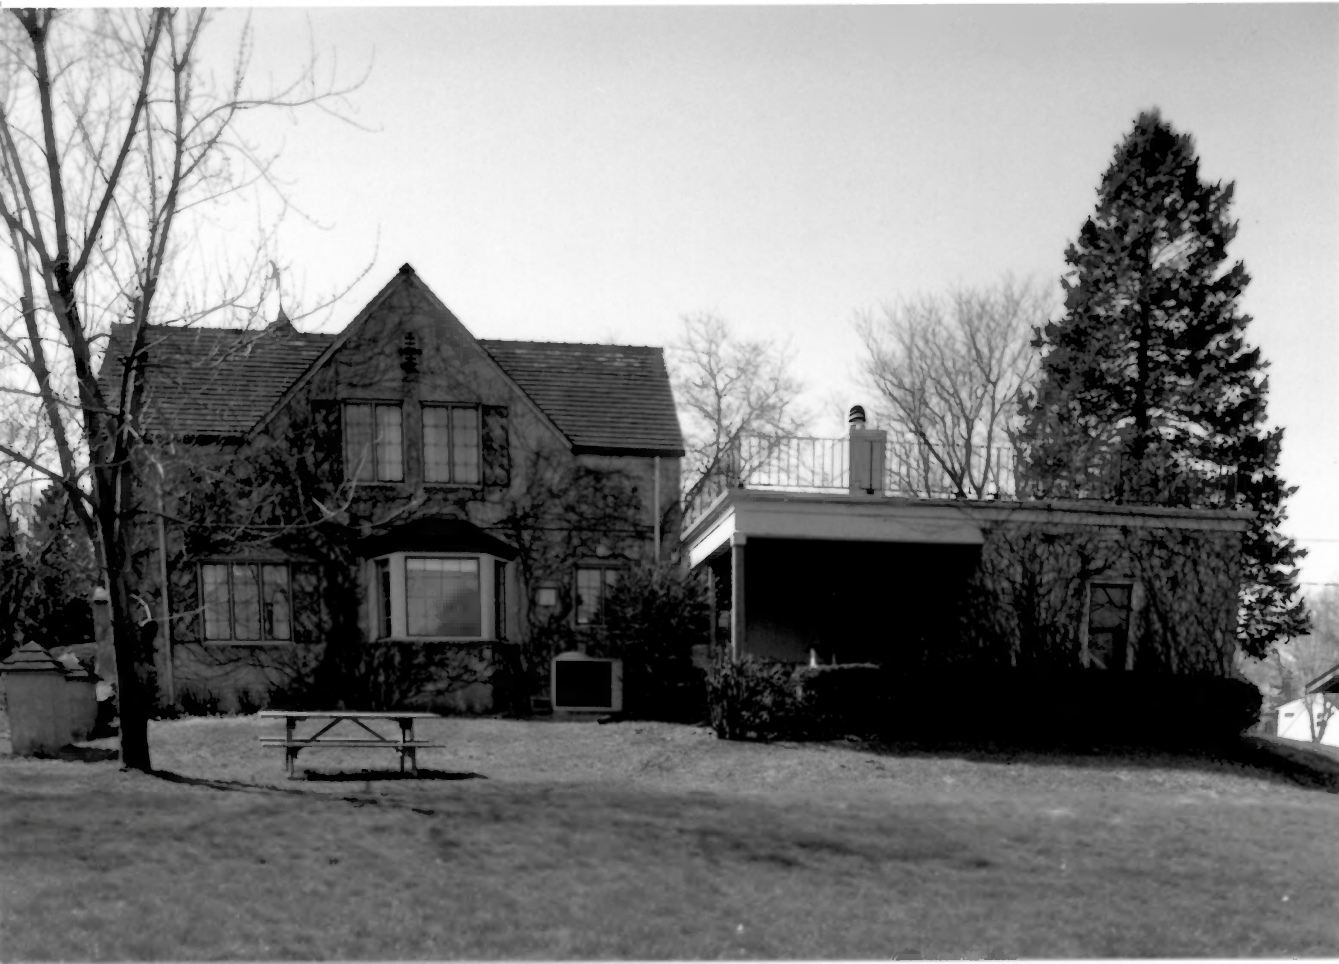

EURETT P. BARRETT HOUSE, 120 S. PORTER AVE,
WAUCESHA, WAUCESHA CO., WI

PHOTO BY T. HEGGLAND 6/92

NEG AT STATE HISTORICAL SOCIETY
15 949 0211-1+3 N-1 2

VIEW FROM SE:

EVERETT P. BARKETT HOUSE 120 S. PORTER AVE,
WAUKESHA, WAUKESHA CO, WI

PHOTO BY T. HEGGLAND 6/92

NEG. AT STATE HISTORICAL SOCIETY
14 949 0211-1+3 N-1 2

VIEW FROM E

EVERETT P. BARRETT HOUSE 120 S. PORTER AVE,

WAUKESHA, WAUKESHA CO., WI

PHOTO BY T. HEGGLAND 6/92

NEG AT STATE HISTORICAL SOCIETY

02 949 0211-1+3 N-1 2

VIEW FROM SW

EVERETT P. BARRETT HOUSE 120 S. PORTER AVE,
WAUKESHA, WAUKESHA CO., WI

PHOTO BY T. HEBBLAND 6/92

NEG AT STATE HISTORICAL SOCIETY
08 949 0211-1+3 N-1 2

VIEW FROM, S

4 of 6

EVERETT P. BARKETT HOUSE 120 S. PORTER AVE,
WAUKESHA, WAUKESHA CO., WI

PHOTO BY T. HEGGLAND 6/92

NEG. AT STATE HISTORICAL SOCIETY
05 949 0211-1+3 N N 2

VIEW FROM S

5 of 6

Everett P. Barrett House , 120 S. Porter Ave.

Waukesha, Waukesha Co., WI

Photo by T. Heggland 6/92

Neg. of State Historical Society