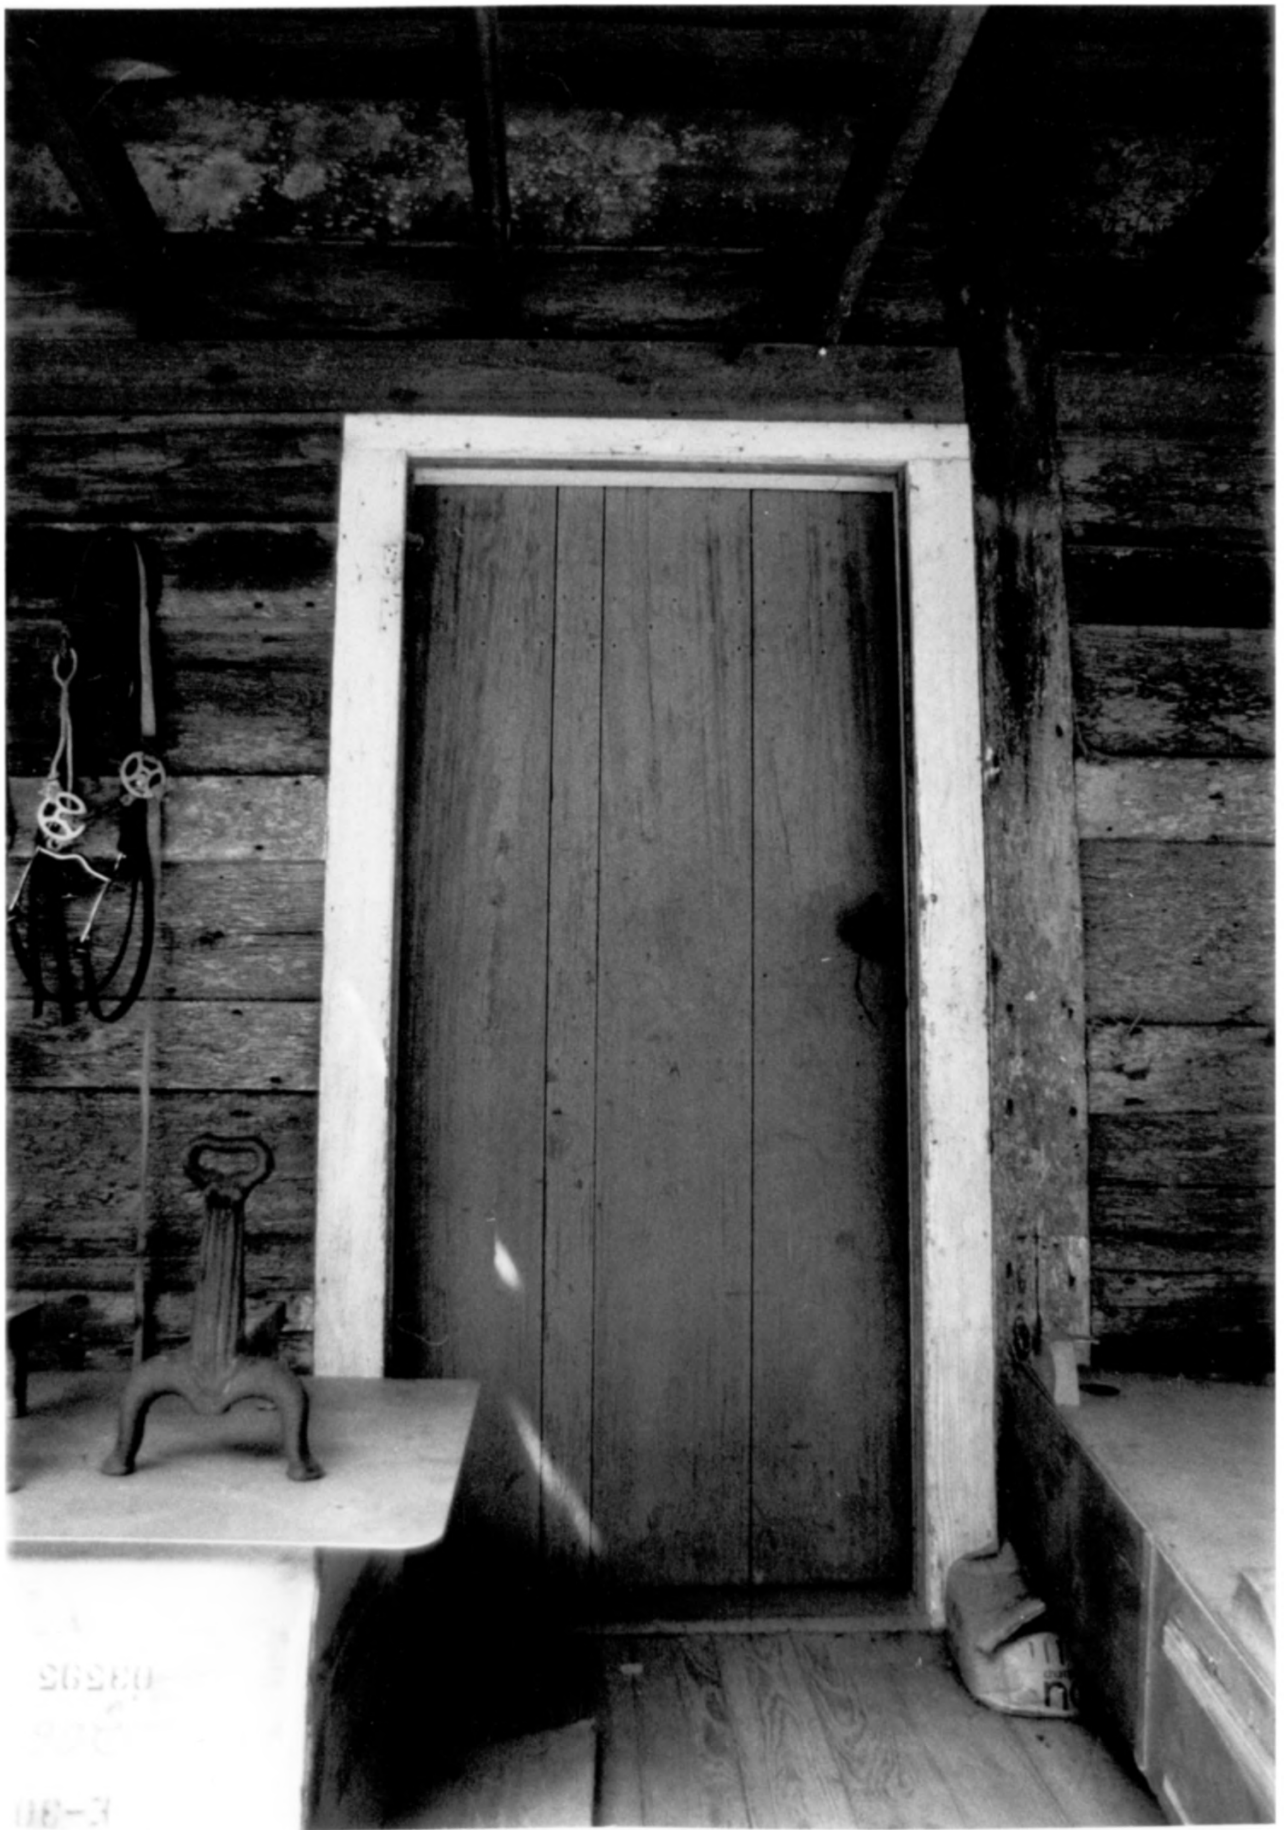

Decatur N. Butler House, view to west  
Liberty vicinity, Amite County, Mississippi  
Mississippi Department of Archives  
and History

Mary Warren Miller

September 1982

Photo 1 of 4

03595

1-81

Decatur N. Butler House, view to south,  
detail of entrance

Liberty vicinity, Amite County, Mississippi

Mississippi Department of Archives  
and History

Mary Warren Miller

September 1982

Photo 2 of 4

Decatur N. Butler House, view to northeast,  
detail of chamfered post of back recessed  
porch

Liberty vicinity, Amite County, Mississippi

Mississippi Department of Archives  
and History

Mary Warren Miller

September 1982

Photo 3 of 4

Decatur N. Butler House, view to northwest,  
detail of the stairwell railing and  
newels on the second story