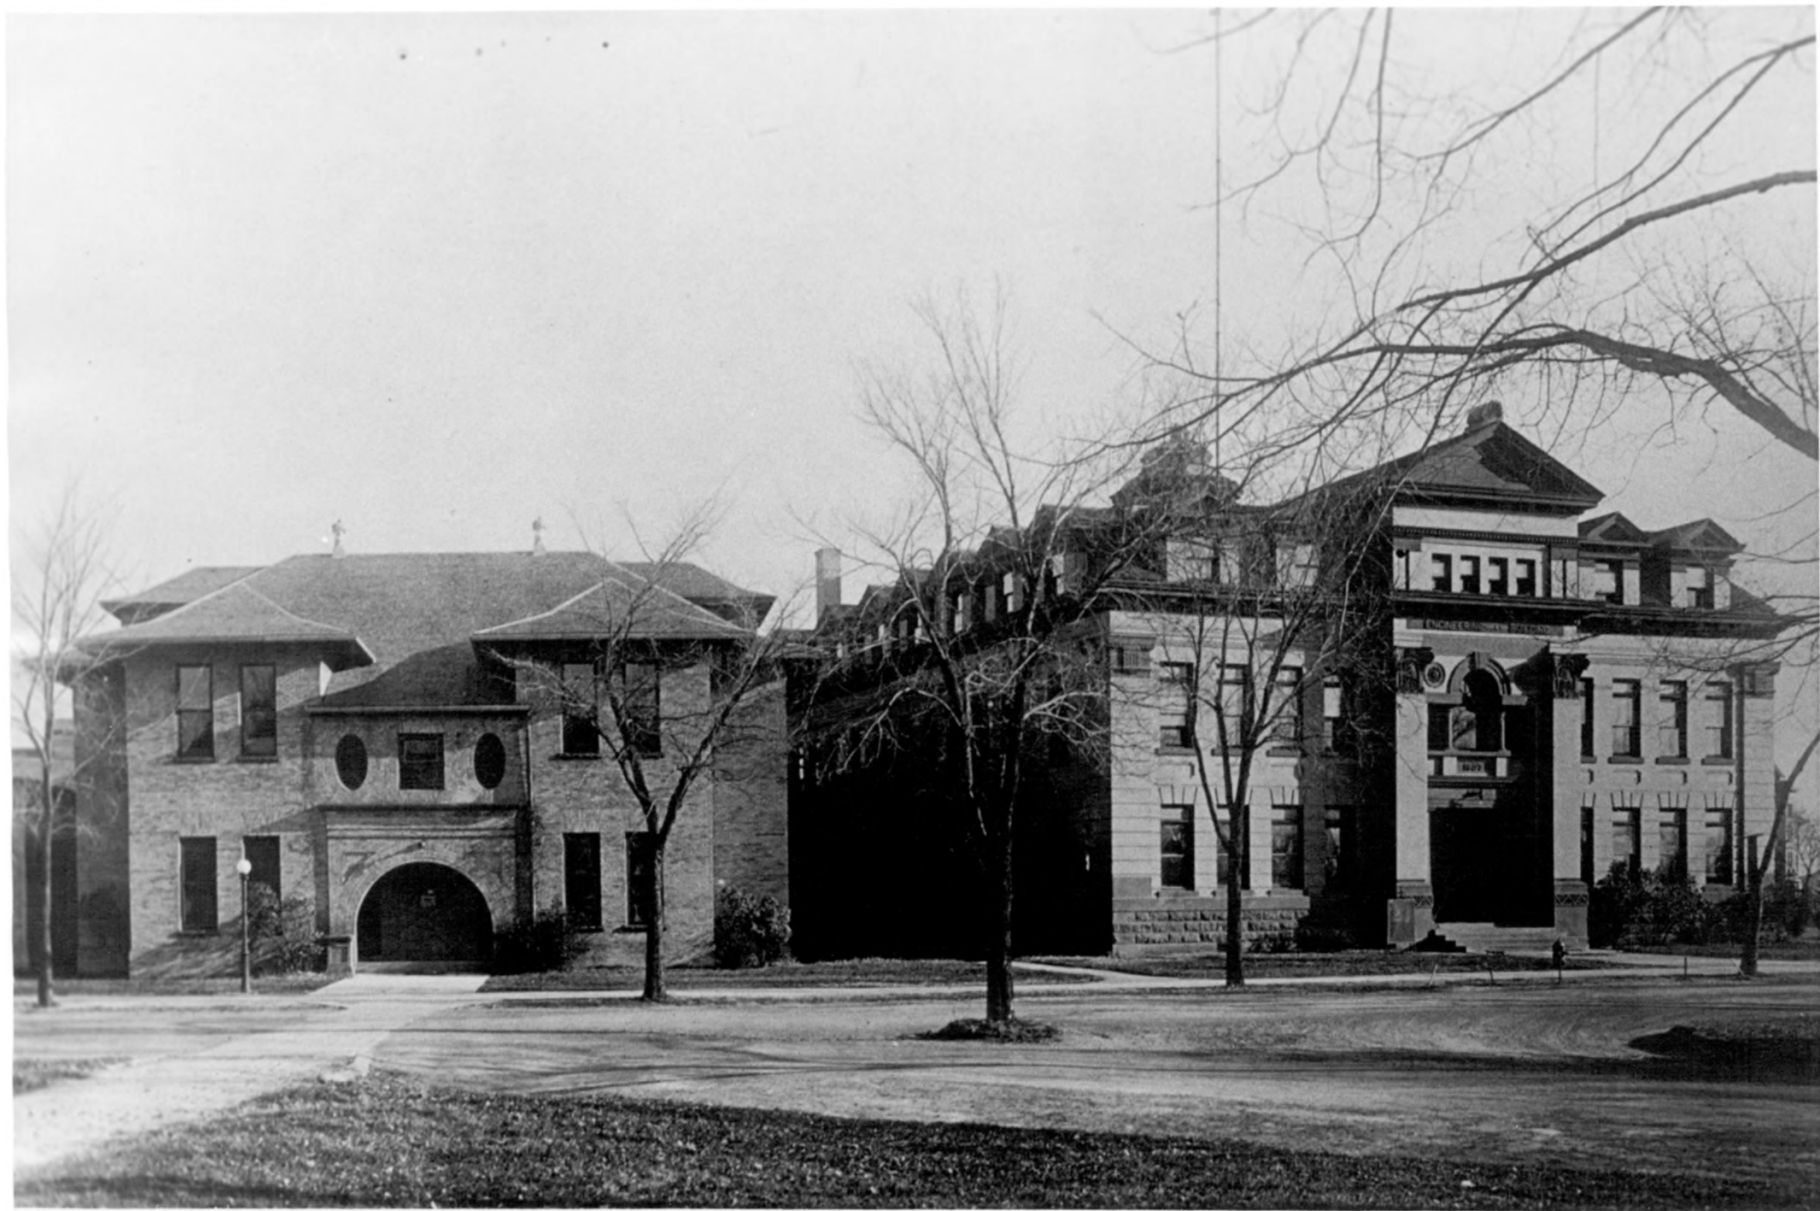

On file: State Hist. Soc. of N.D.

Photo: College Hall (Old Main) from  
the southwest.

Date: historic photo ca. 1930 of  
(#1) College Hall

Source: Institute for Regional Stud-  
ies, N.D.S.U.

PHOTO # 2

North Dakota State University  
Fargo, ND

Photo Credit: Tom Jenkinson

Date of Photo: Summer, 1982

Location of negative: State Historical Society of  
North Dakota, Bismarck, ND

Feature 18, Dunbar Hall

North and West elevations

Photo 3 of 27

Photo: Old Engineering (left) and  
South Engineering (right)  
from the southwest.

Date: historic photo ca. 1910  
Old Eng. (#2) and South Eng. (#3)  
Source: Institute for Regional Stud-  
ies, N.D.S.U.

PHOTO # 4

ENGINEERING BUILDING

1807

Photo: South Engineering from the  
southwest. (#3)