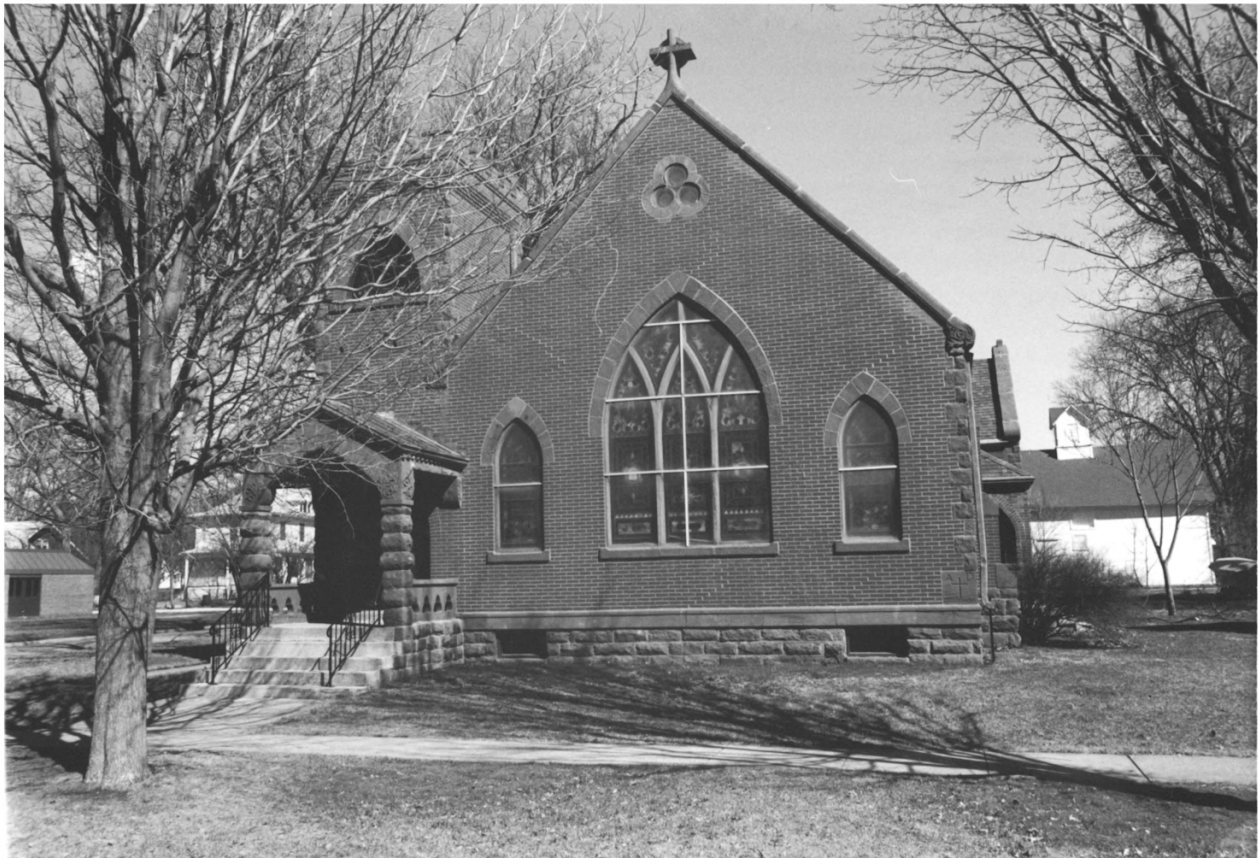

TRINITY MEMORIAL EPISCOPAL CHURCH

MAPLETON, IOWA

LYON PUBLISHING

MARCH 19, 1990

LYON PUBLISHING

NORTH SIDE CHURCH AND GUILD HALL BUILDING

TRINITY MEMORIAL EPISCOPAL CHURCH

MAPLETON, IOWA