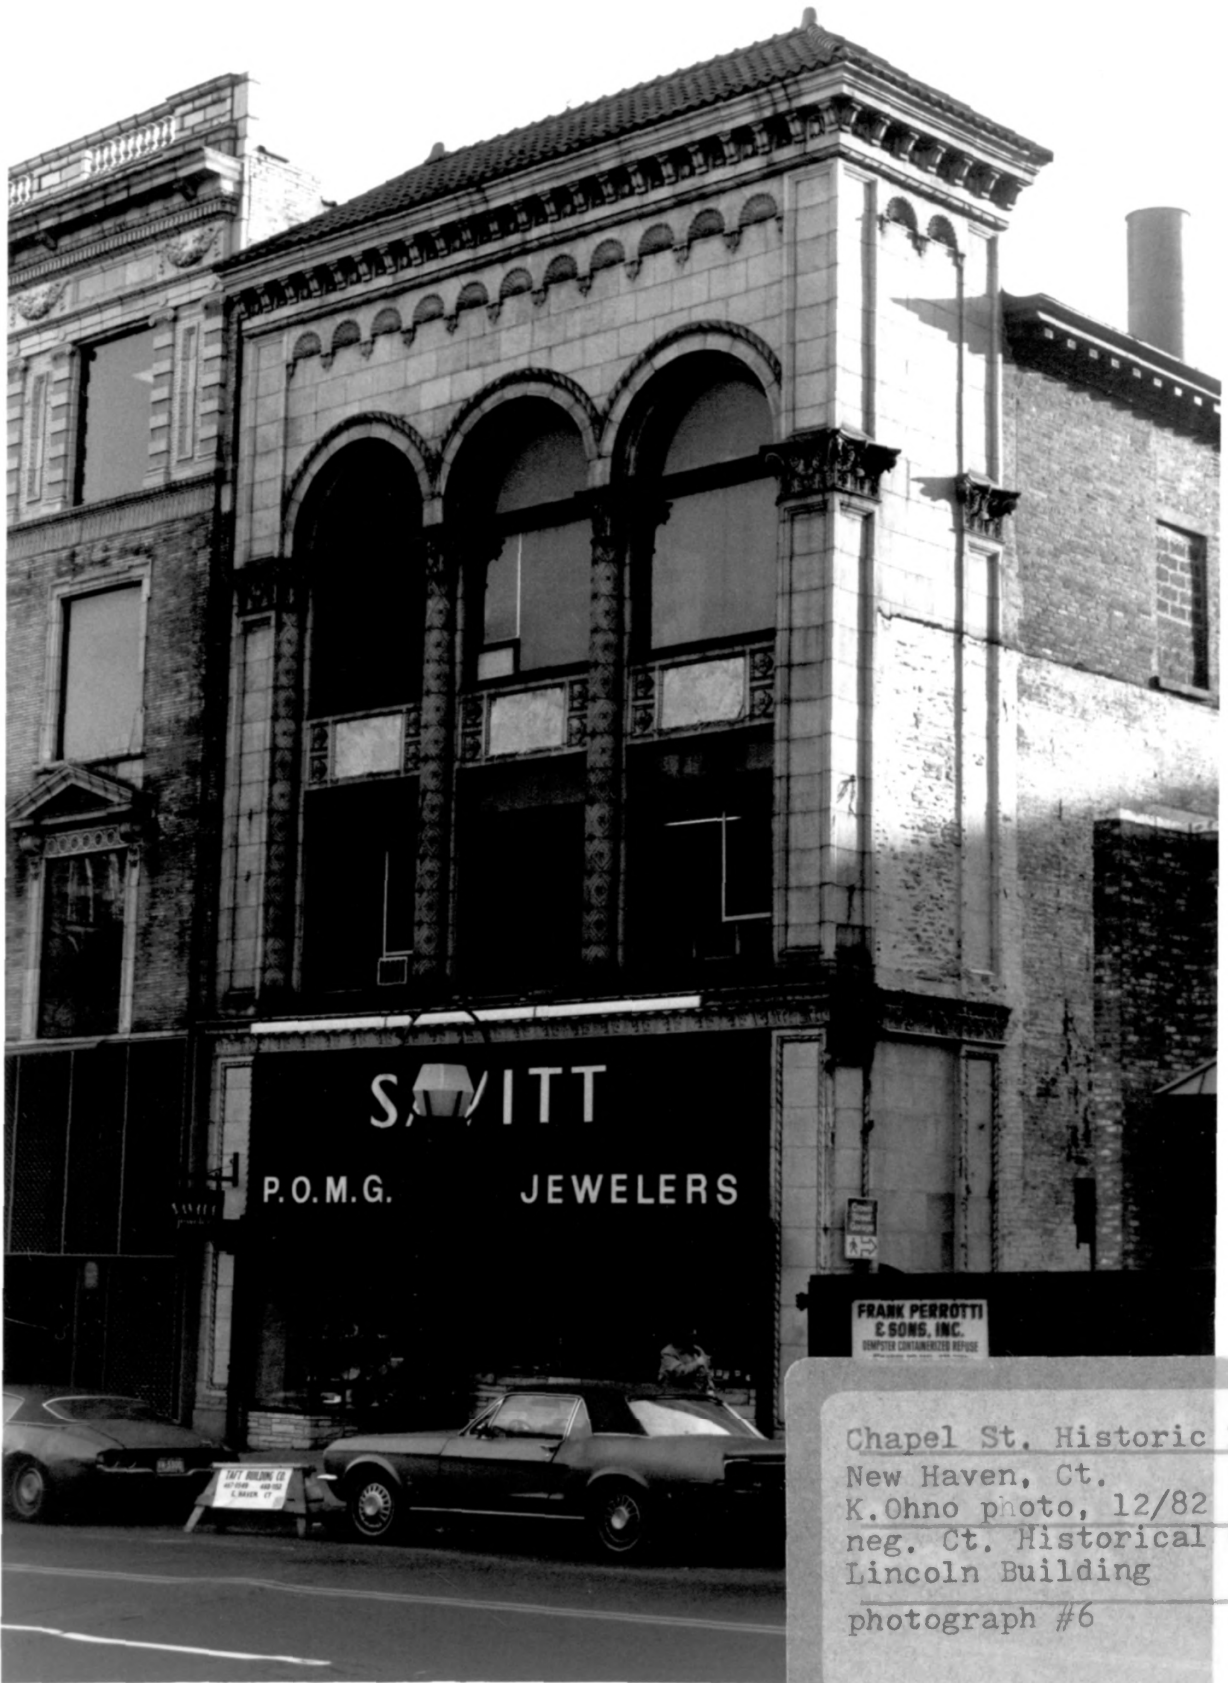

Chapel St. Historic Dist.
New Haven, Ct.
K. Ohno photo, 12/82
neg. Ct. Historical Com.
Lincoln Building
photograph #6