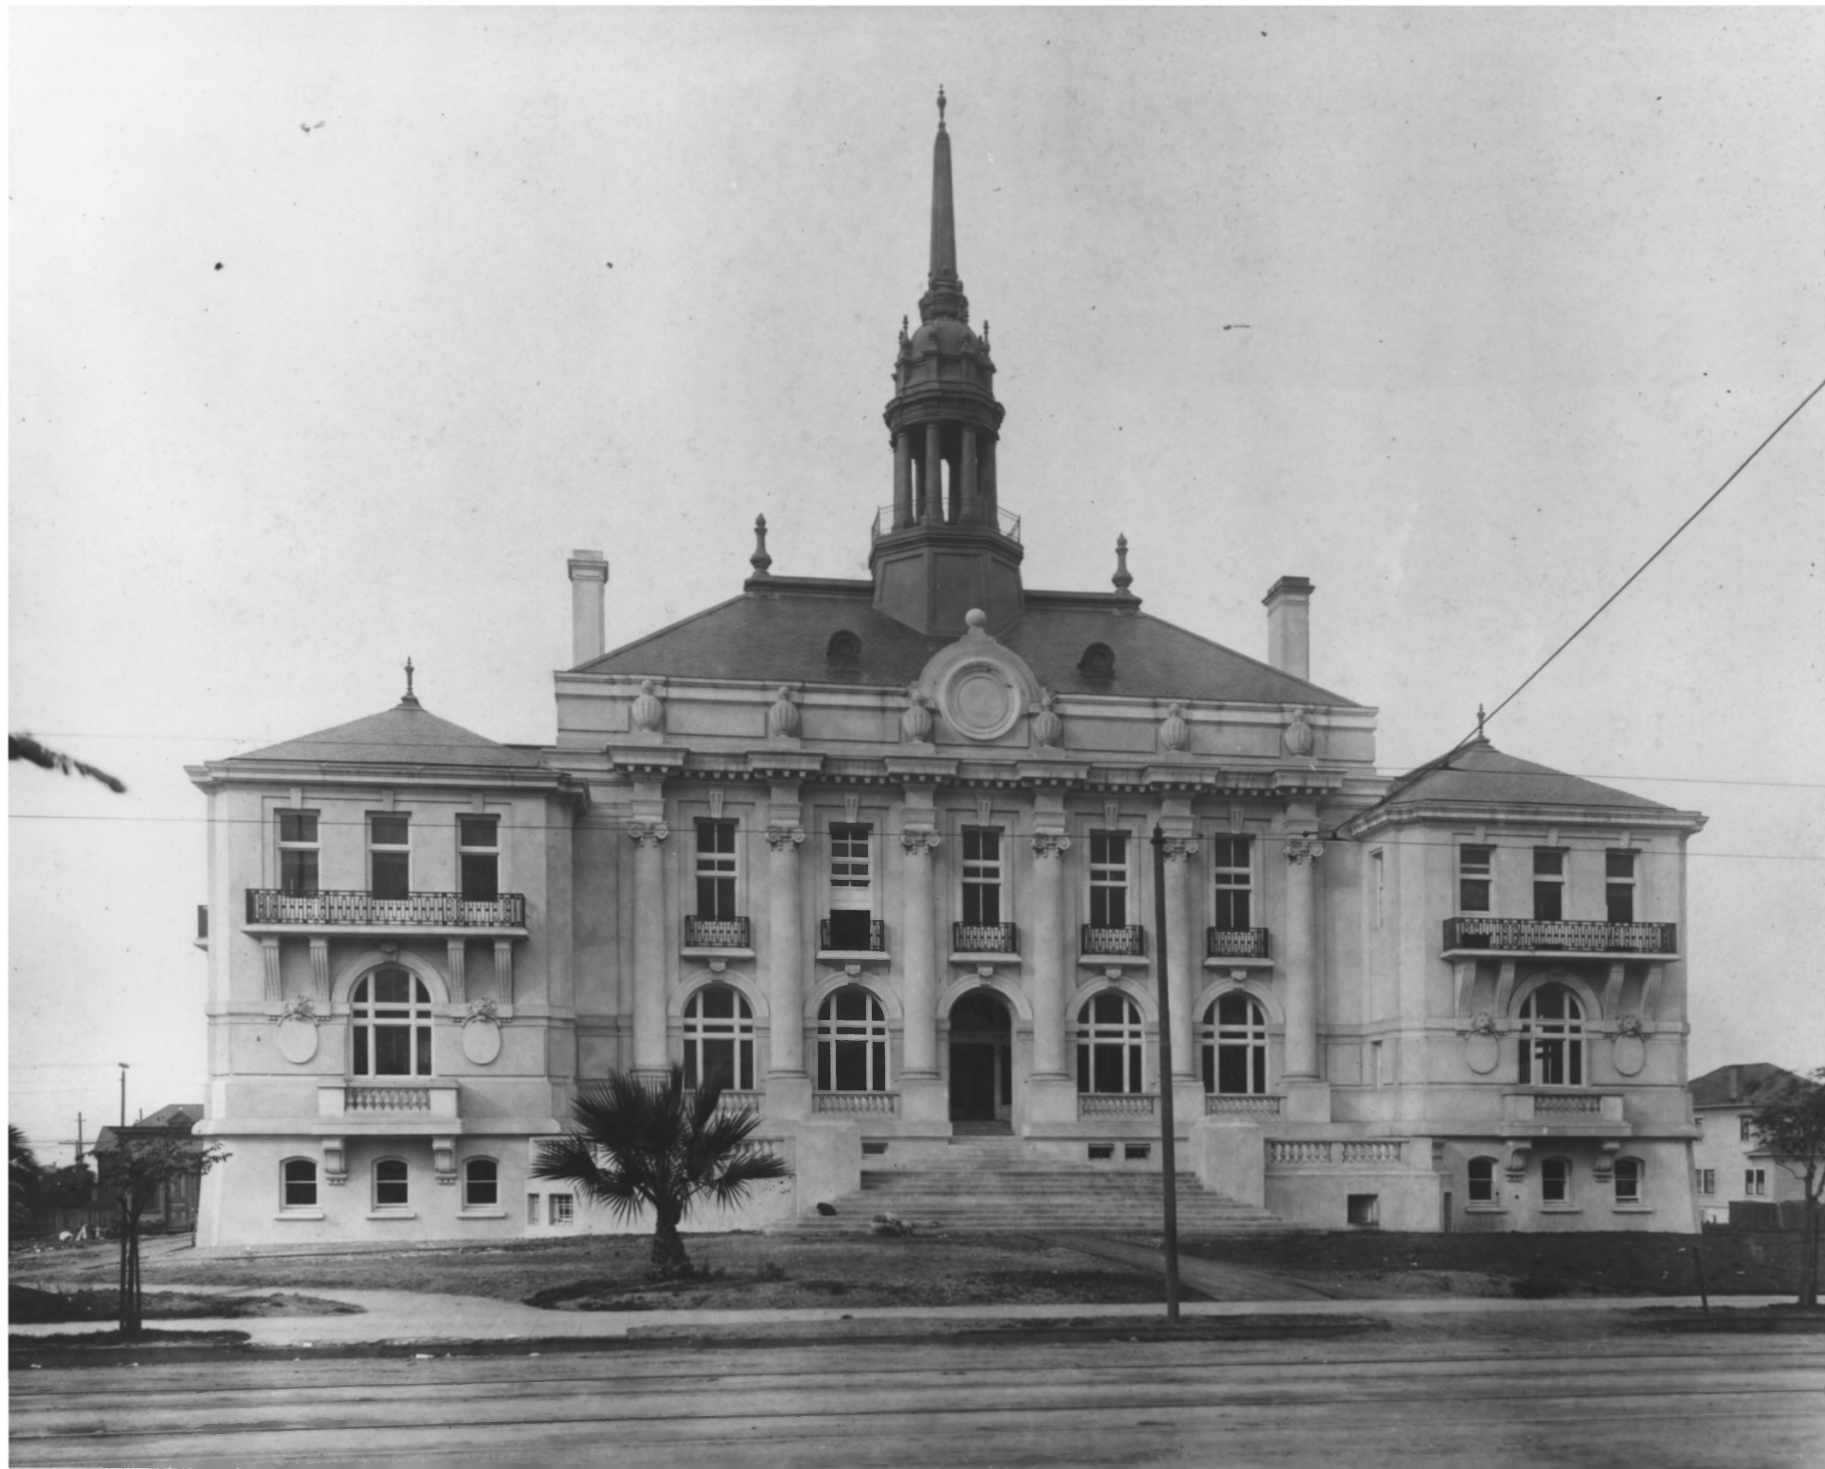

Alameda Co.

Berkeley City Hall

2134 Grove Street, Berkeley, Calif.

Photographer: Patricia Hawthorne

Photograph taken March, 1980

Negative located at 1962 Yosemite Rd.

Berkeley, Calif.

Front facade of building; looking
west across Grove Street

Alameda Co.

Berkeley City Hall

2134 Grove Street, Berkeley, Calif.

Berkeley Helmut Club Collection

Photograph taken 1909

Copy negative in Berkeley Architectural Heritage Ass'n. archives

Front facade of building; looking west across Grove Street

2 of 5

Berkeley City Hall *Alameda Co.*
2134 Grove Street, Berkeley, Calif.
Photographer: James A. Gordon for
Berkeley Unified School District
March, 1980

AUG 5 1981

Negative located at Office of Pro-
ject Planning and Development
2134 Grove Street, Berkeley, Calif.
Front facade and entry taken from
south side of building in garden