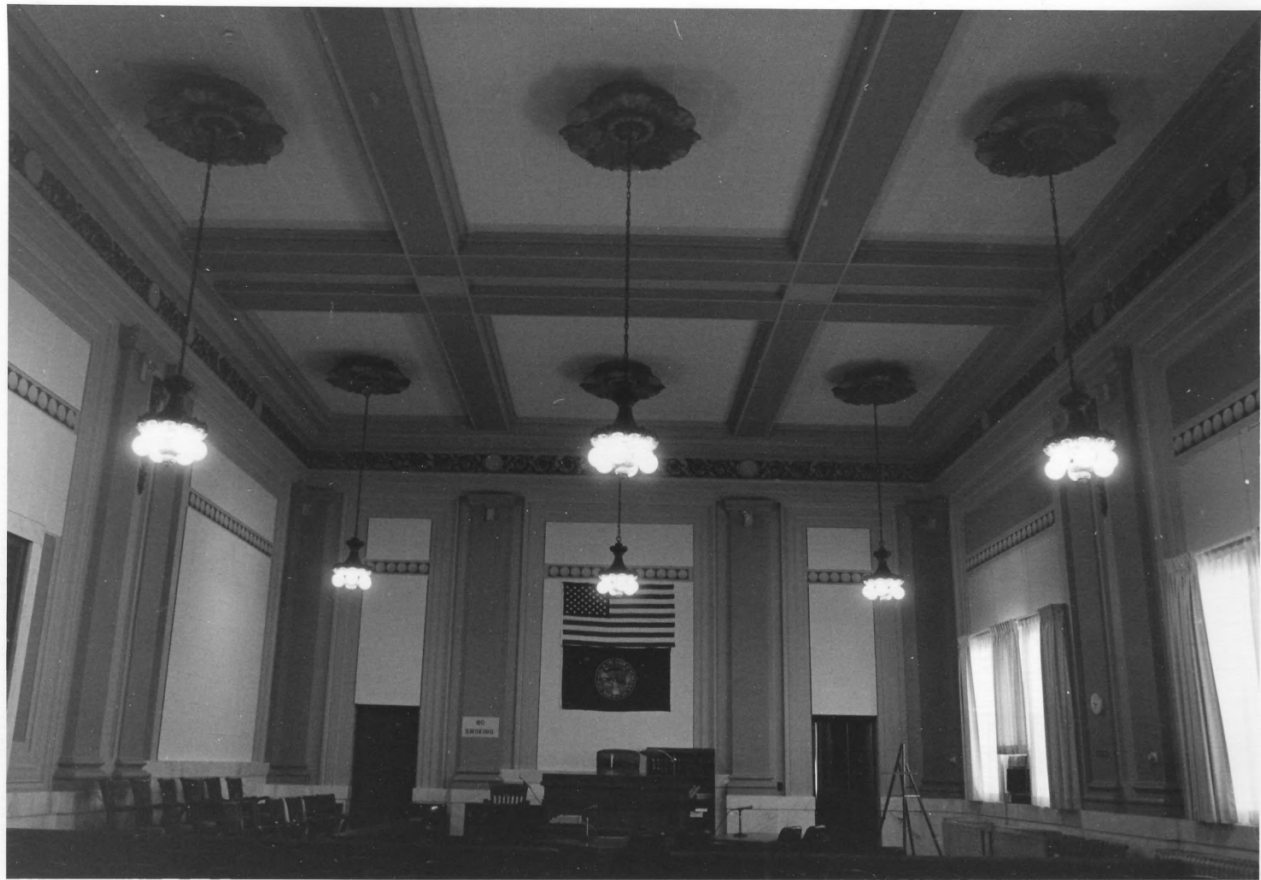

(NSHS 8904/7:1)

Looking N, showing detail over main  
entrance of S facade

Photo 4 of 5

7 : 1

8904/7:1

HOWARD COUNTY COURTHOUSE (No HBS HW11-38)

St. Paul, Howard Co, NE

Photo by BTB Long, Four Mile Research

1989

(NSHS 8904/17:23a)

Looking W, showing district courtroom

Photo 5 of 5

17 23a

8904/17:23a