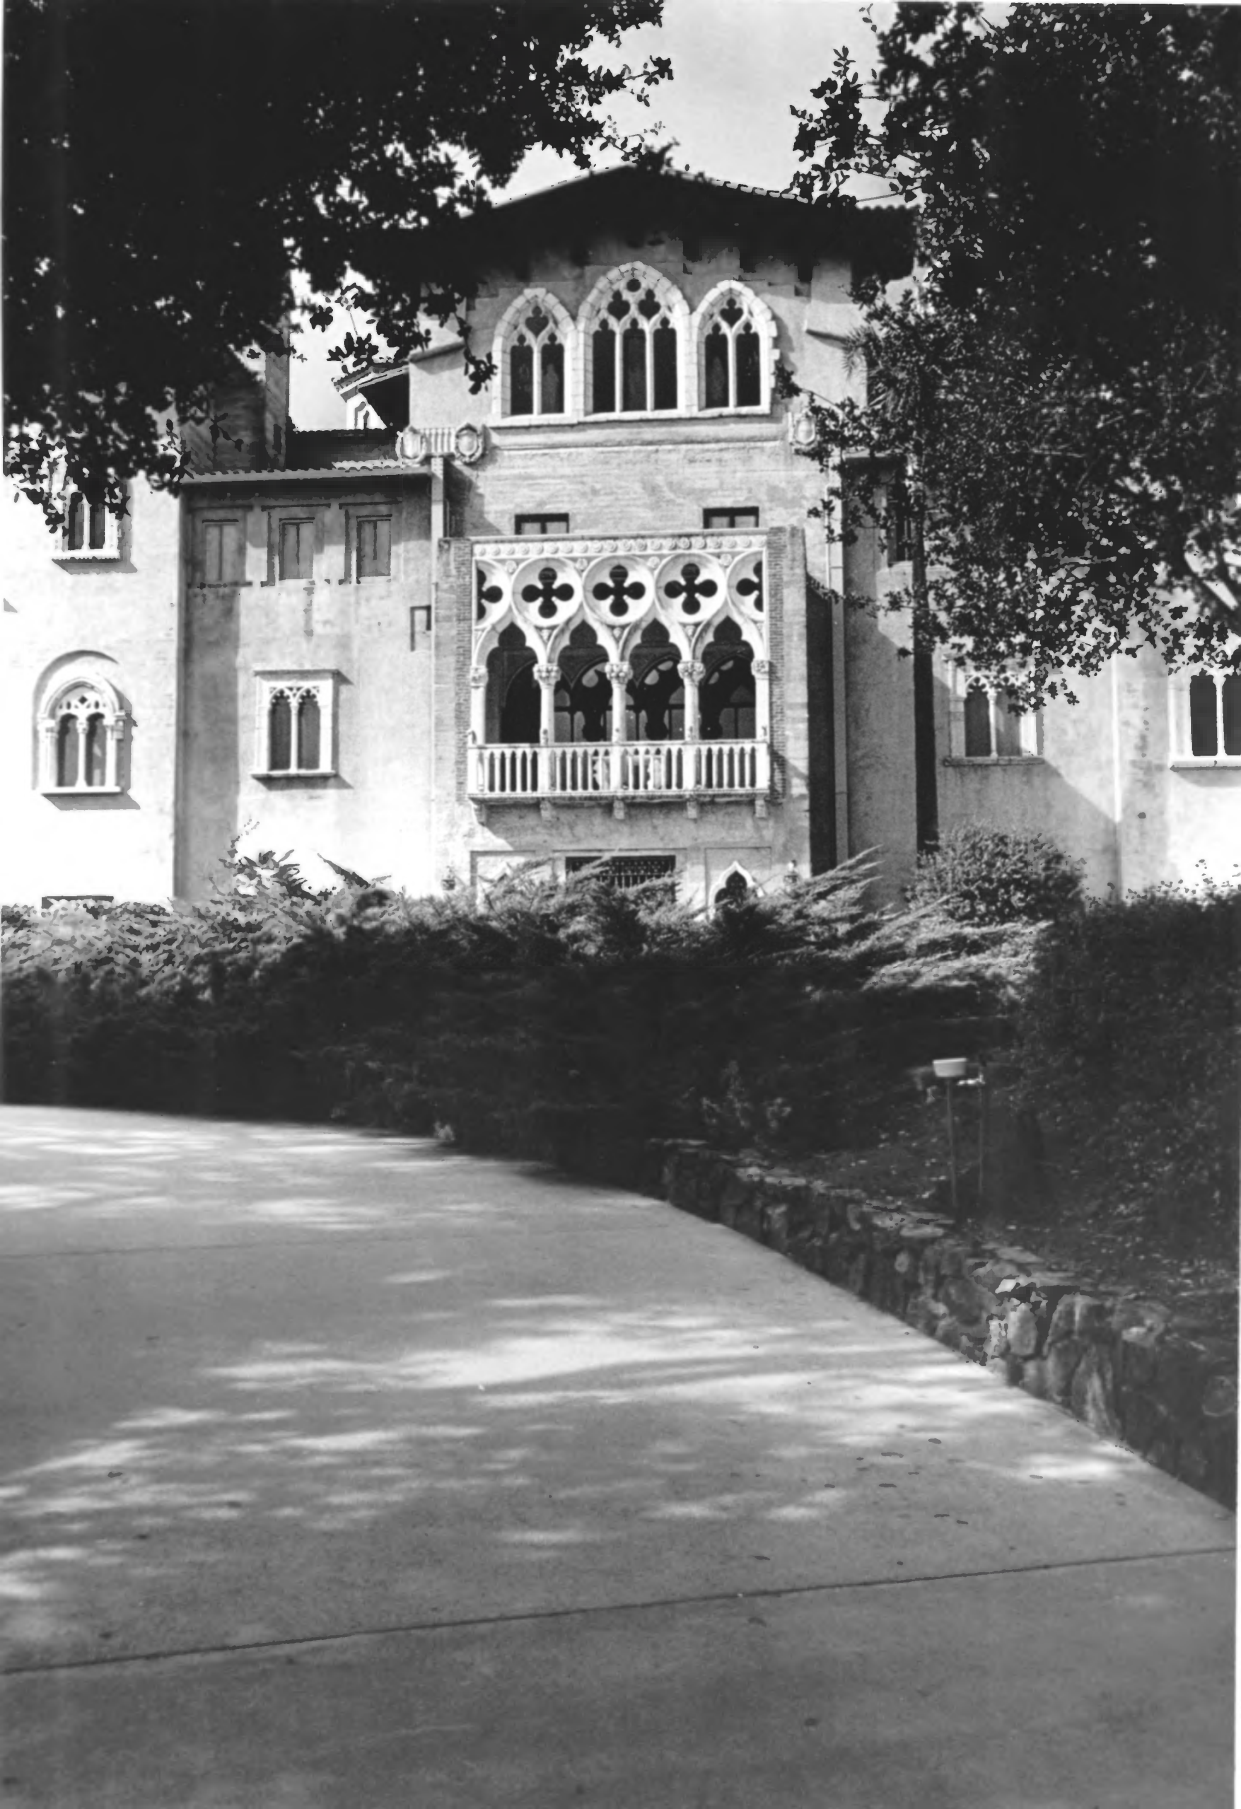

La Cuesta Encantada (William Randolph Hearst House)
San Simeon, California Photo: AASLH, 1975

Hearst San Simeon State Historical Monument Photo #1
San Simeon, Calif.

George R. Adams, AASLH

October 1975

Negative at Historic Sites Survey, NPS

La Casa Grande. Front or west facade of south side.

San Luis Obispo

10
146

Hearst San Simeon State Historical Monument Photo #2
San Simeon, Calif.

George R. Adams, AASLH

October 1975

Negative at Historic Sites Survey, NPS

La Casa Grande. Rear or east facade of main block.

REGISTERED NATIONAL
HISTORIC LANDMARKS