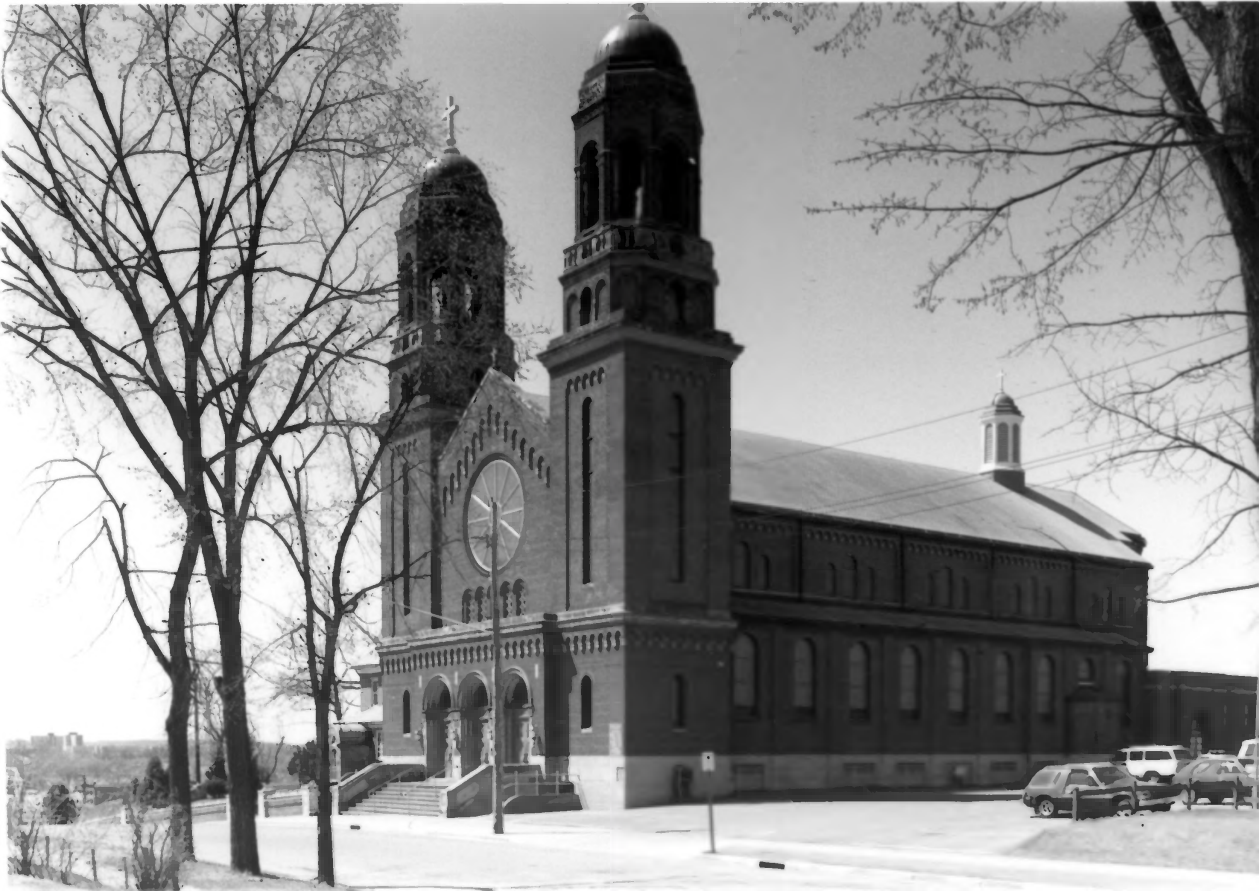

SACRED HEART CHURCH  
418 N. Dewey Street, Eau Claire,  
Eau Claire County, Wis. Photo by  
M. Taylor, May 1982. Neg. at Wis.  
Hist. Society.  
View from east. Photo #1 of 2.

SACRED HEART CHURCH

418 N. Dewey Street, Eau Claire, Eau  
Claire County, Wis. Photo by M.  
Taylor, May 1982. Neg. at Wis.  
Hist. Society.

View from northeast. Photo #2 of 2.