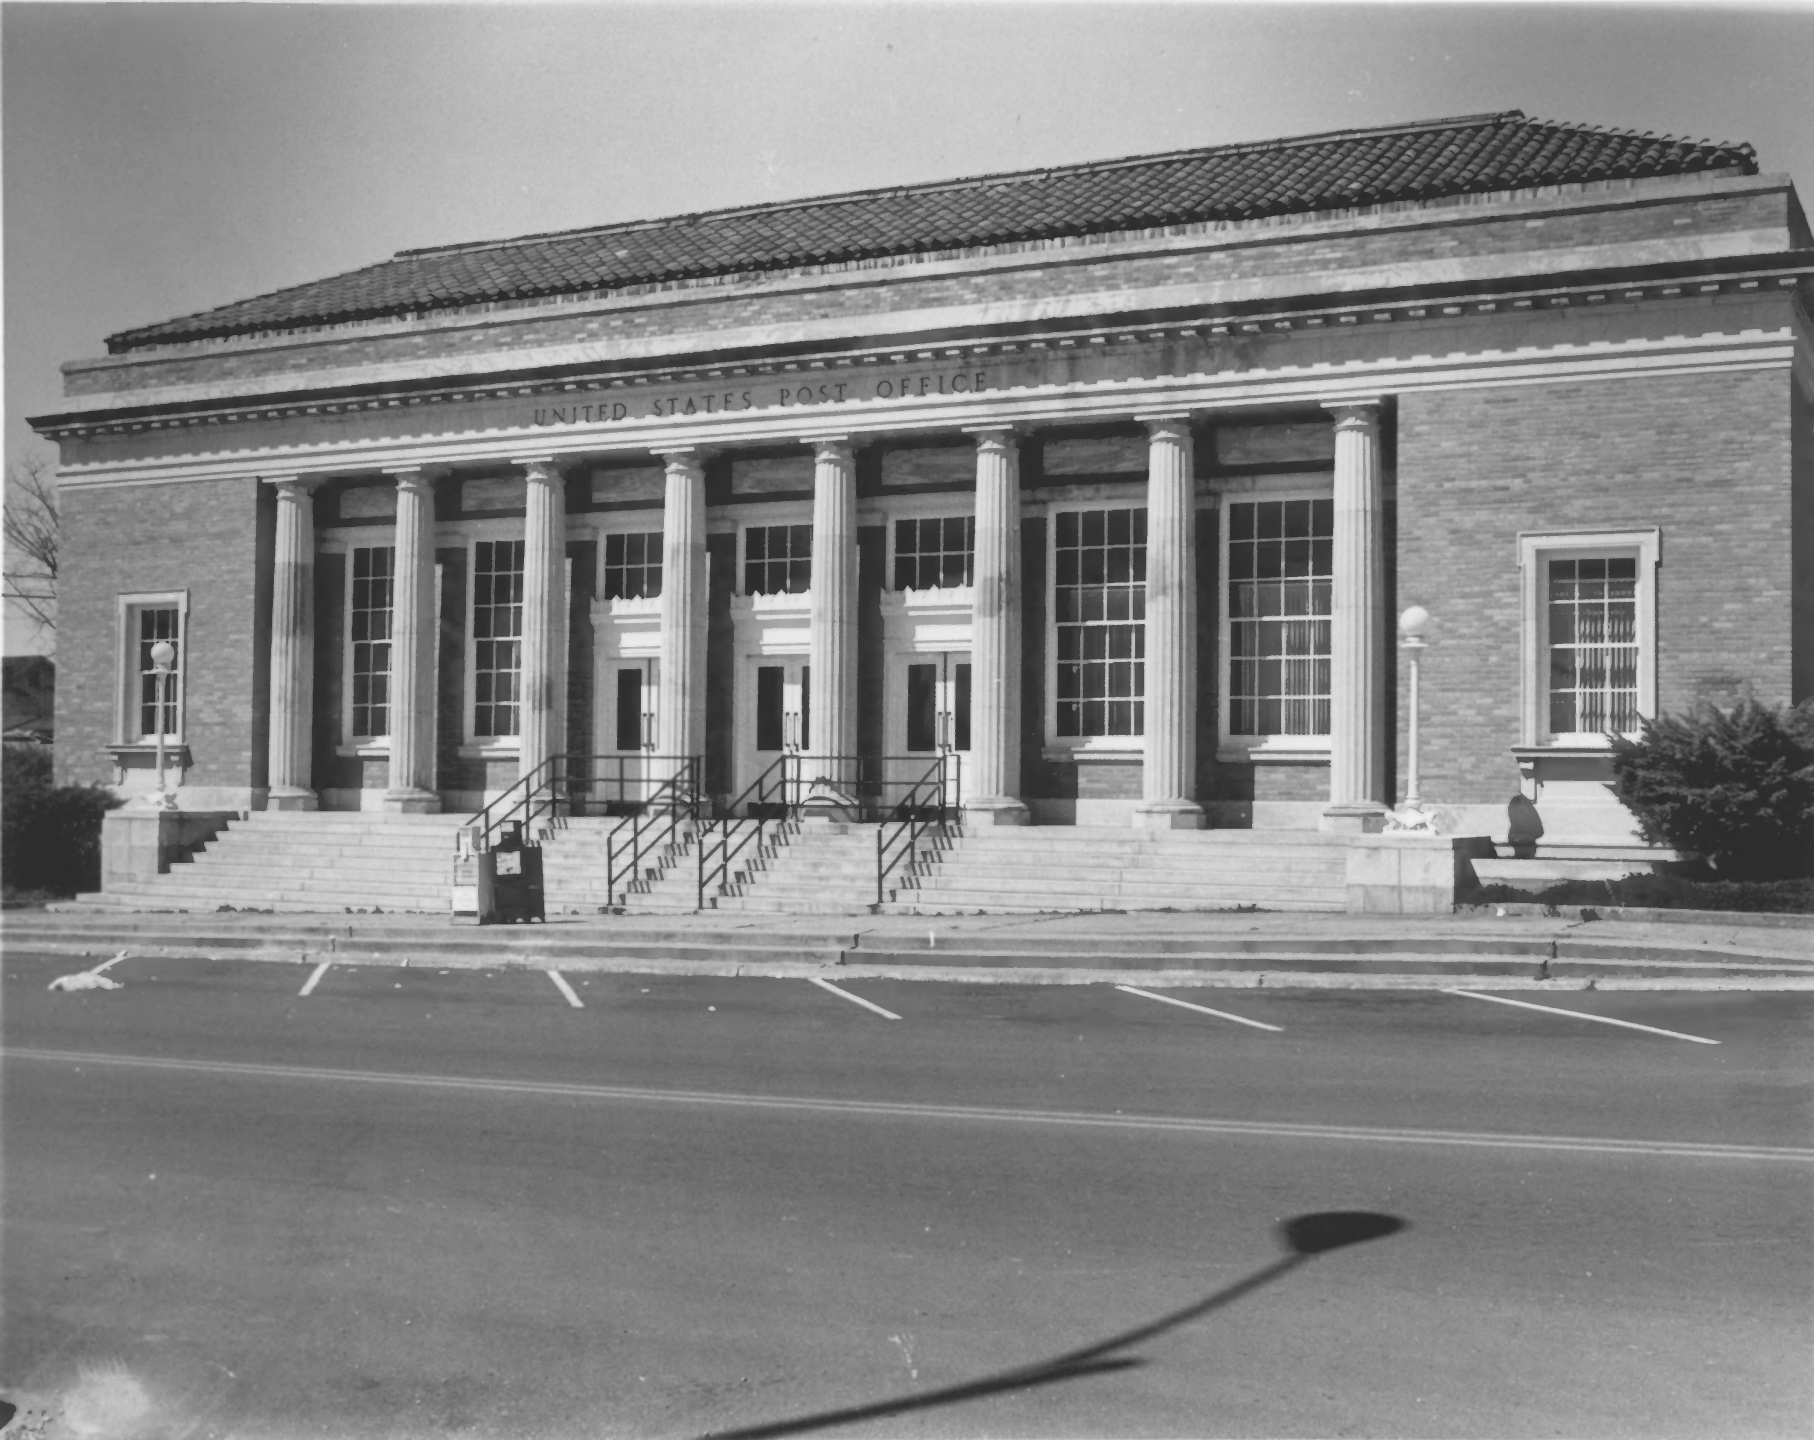

UNITED STATES POST OFFICE