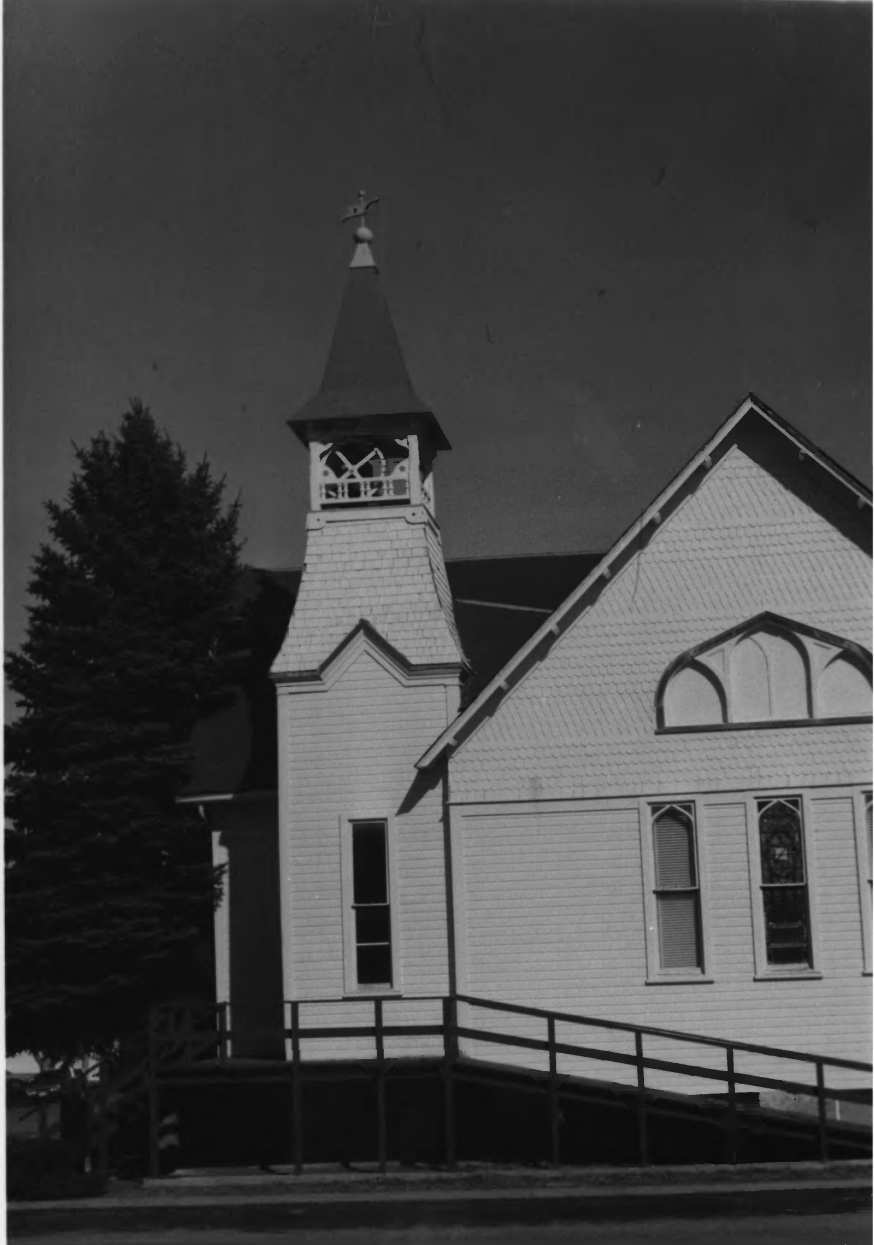

Historic Resources of Bridger, Montana, MRA
Carbon County, Montana

Photographer: Edrie Vinson

Carbon County Historic Preservation Office
Courthouse Annex, Red Lodge, MT

Date of photo: February, 1987

View: Methodist-Episcopal Church, southeast

Historic Resources of Bridger, Montana, MRA
Carbon County, Montana

Photographer: Edrie Vinson

Carbon County Historic Preservation Office
Courthouse Annex, Red Lodge, MT

Date of photo: February, 1987

View: Methodist-Episcopal Church, looking NE

Historic Resources of Bridger, Montana, MRA
Carbon County, Montana

Photographer: Edrie Vinson

Carbon County Historic Preservation Office
Courthouse Annex, Red Lodge, MT

Date of photo: February, 1987

View: Methodist-Episcopal Church, looking S

Historic Resources of Bridger, Montana, MRA
Carbon County, Montana

Photographer: Edrie Vinson

Carbon County Historic Preservation Office

Courthouse Annex, Red Lodge, MT

Date of photo: February, 1987

View: M-E Parsonage, looking south