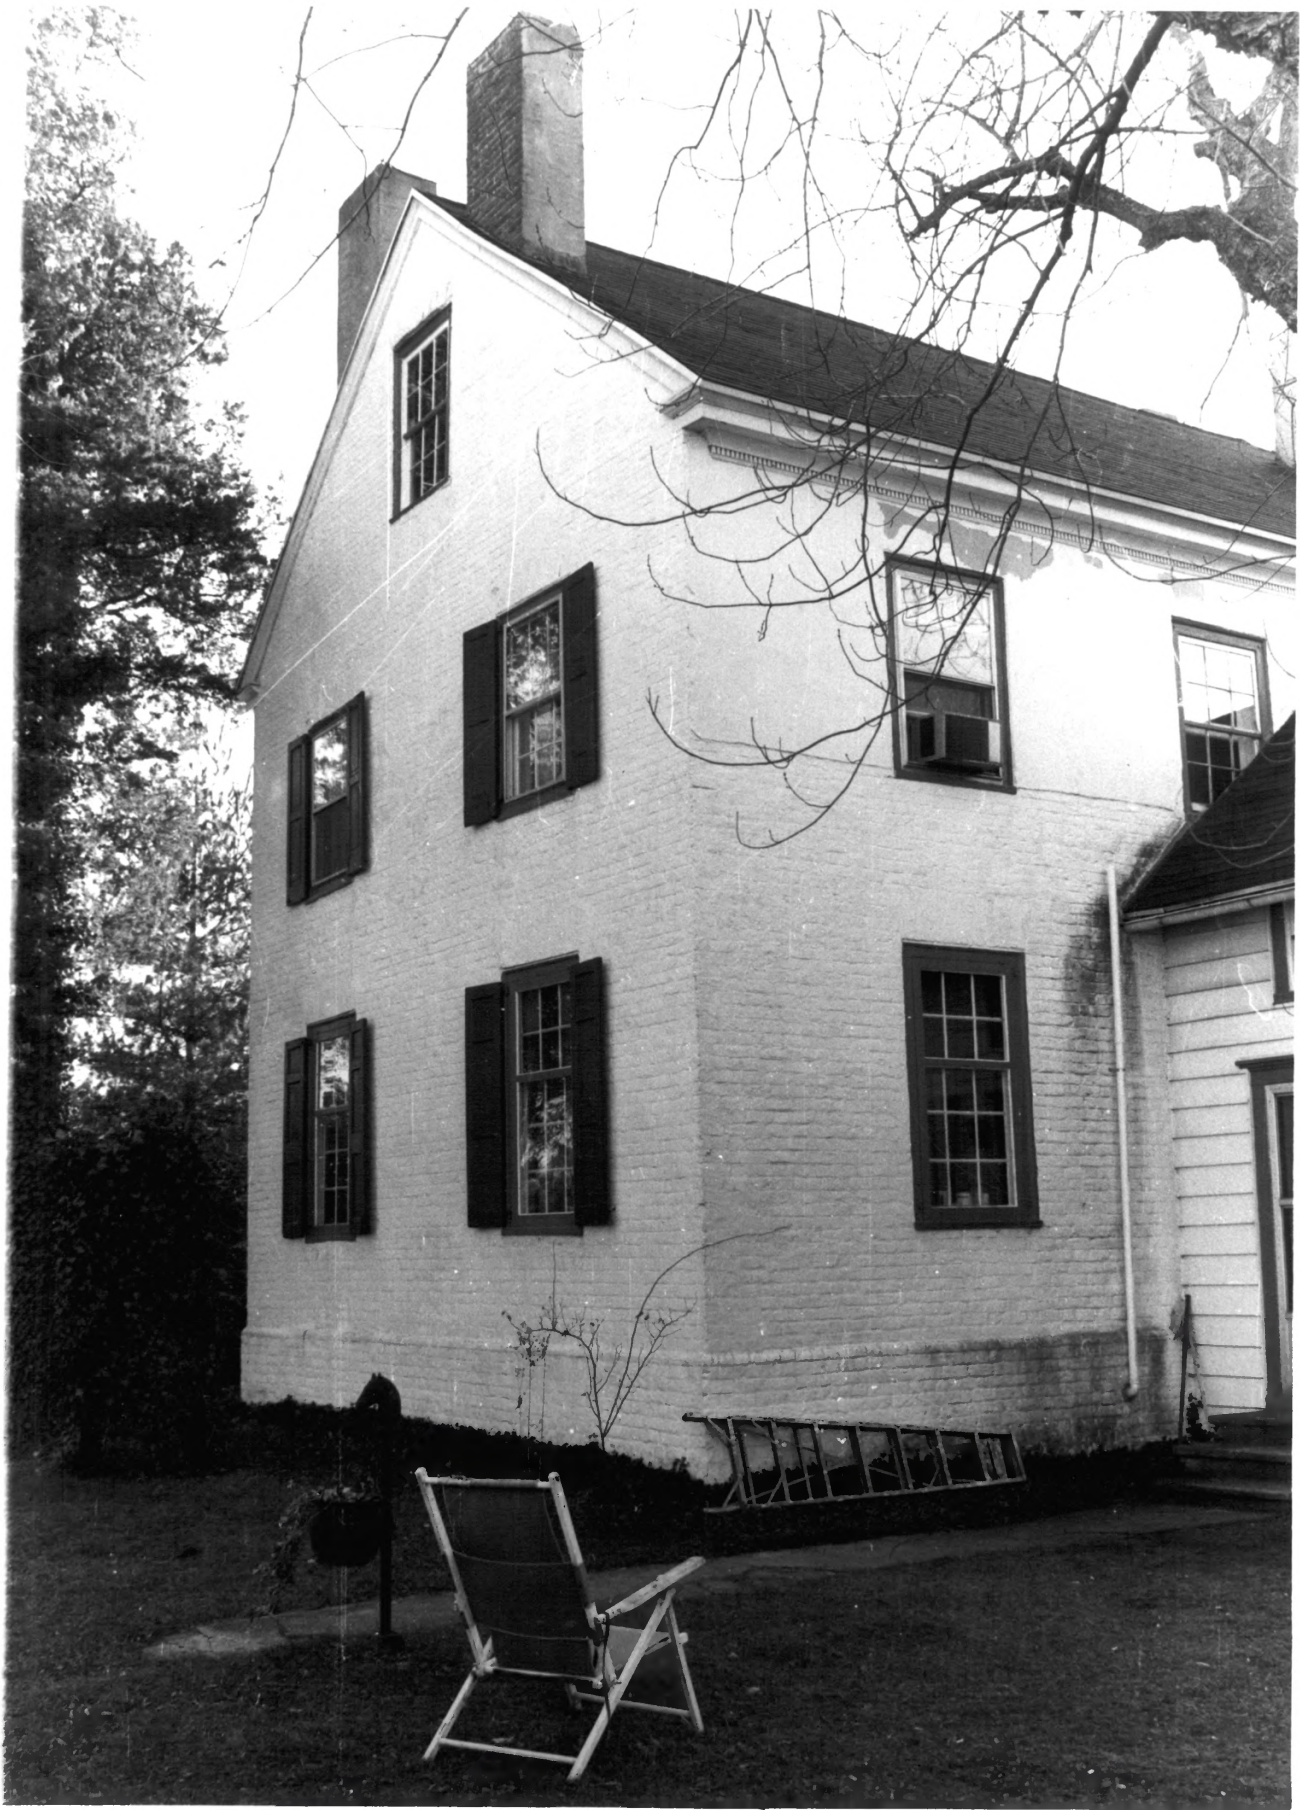

Name: Spring Garden

Location: Delaware Ave. Extended, Laurel, Delaware

Photographer: Richard B. Carter

Date: Dec., 1981

Location of Negative: Hall of Records, Dover, DE

Description: Front facade of 18th century brick section.

1 of 13

Photograph Number:

Name: Spring Garden

Location: Del. Avenue Extended, Laurel, Delaware

Photographer: Richard B. Carter

Date:

Dec., 1981

Location of Negative: Hall of Records, Dover, DE

Description:

View of east end and rear of original brick section showing water table and double end chimneys.

Photograph Number: 2 of 13

Name: Spring Garden

Location: Delaware Ave. Extended, Laurel, Delaware

Photographer: Richard B. Carter

Date: Dec., 1981

Location of Negative: Hall of Records, Dover, DE

Description: View of shed at rear of house with
part of rear of brick section and wood
frame rear wing visible in background.