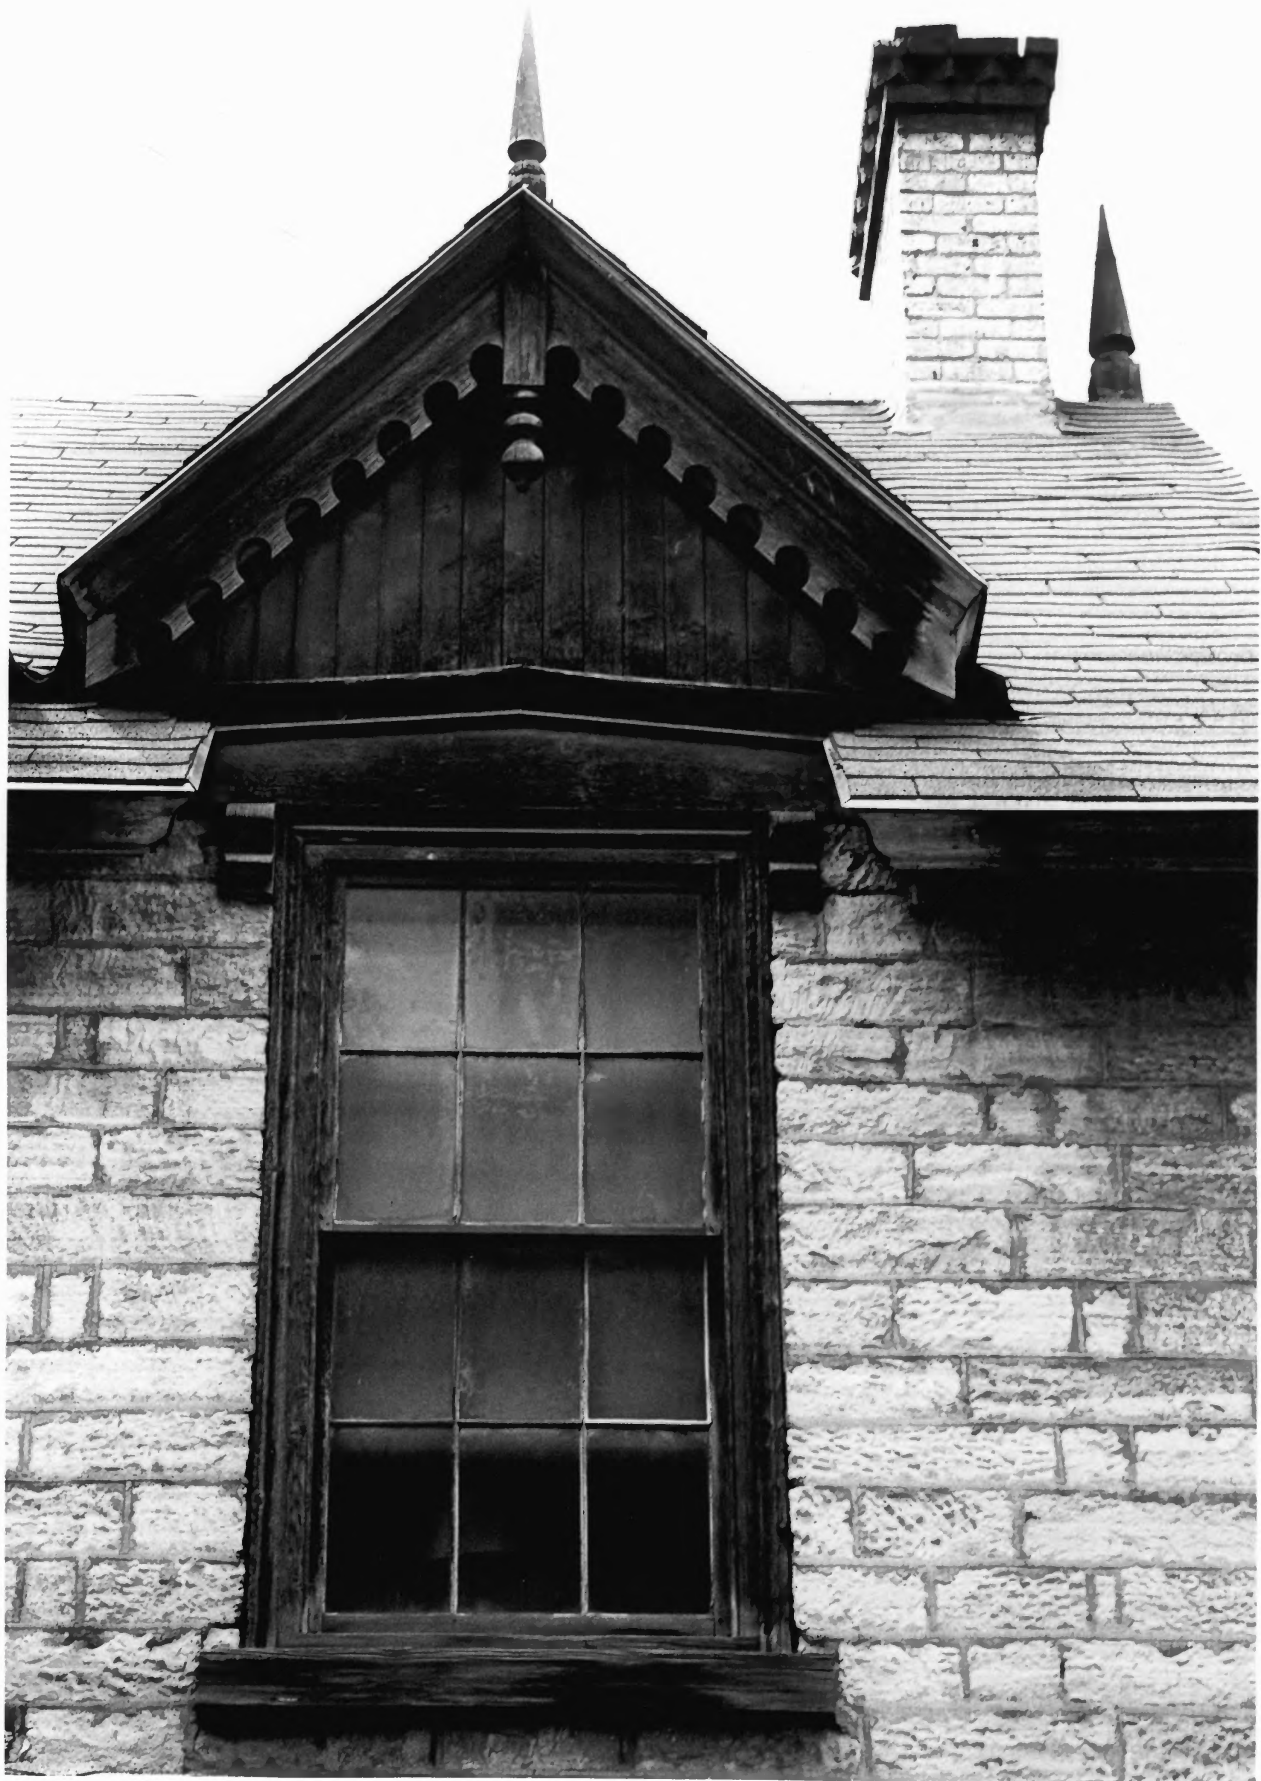

Greaves-Deakin House  
Ephraim, Sanpete County, Utah

1 of 3

Front Elevation

Photographer: Tom Carter, April 1980  
Negative filed at Utah State Historical  
Society

JUL 28 1980

OCT 3 1980

Greaves-Deakin House 2 of 3  
Ephraim, Sanpete County, Utah

Bay Window.

Photographer: Tom Carter, April 1980  
Negative filed at Utah State Historical  
Society

OCT 3 1980

JUL 28 1980

Greaves-Deakin House  
Ephraim, Sanpete County, UT

3 of 3

Dormer Window

Photographer: Tom Carter, April 1980  
Negative filed at Utah State Historical  
Society