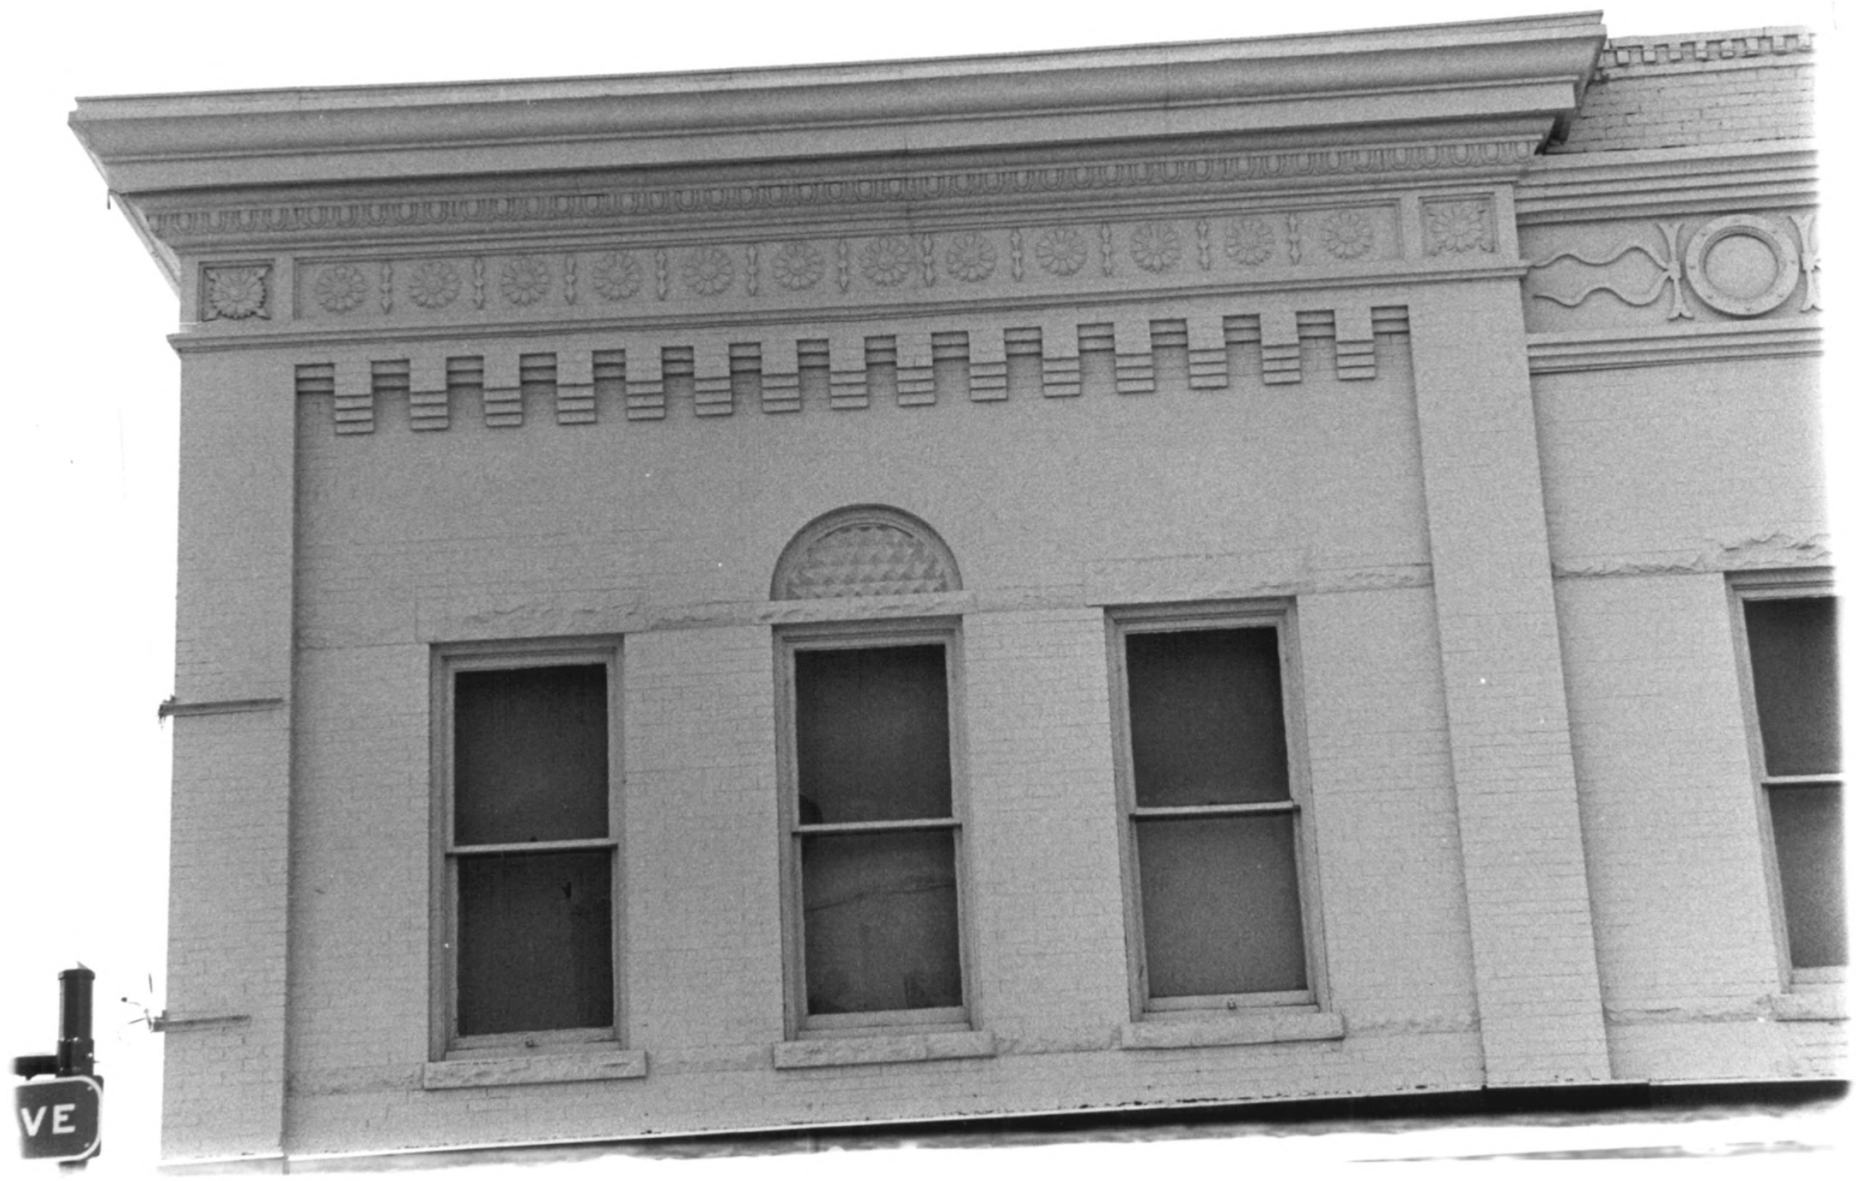

Exterior from the northwest

Photo 2 of 12

Webb Block
317 East Main
Bismarck, North Dakota

Photo credit: Sabin Peterson

Date of photo: June 1983

Location of negative: Cultural Research & Management
P.O. Box 2154
Bismarck, North Dakota 58502

Exterior from the south

Photo 3 of 12

VE

Webb Block
317 East Main
Bismarck, North Dakota

Photo credit: Sabin Peterson

Date of photo: June 1983

Location of negative: Cultural Research & Management
P.O. Box 2154
Bismarck, North Dakota 58502