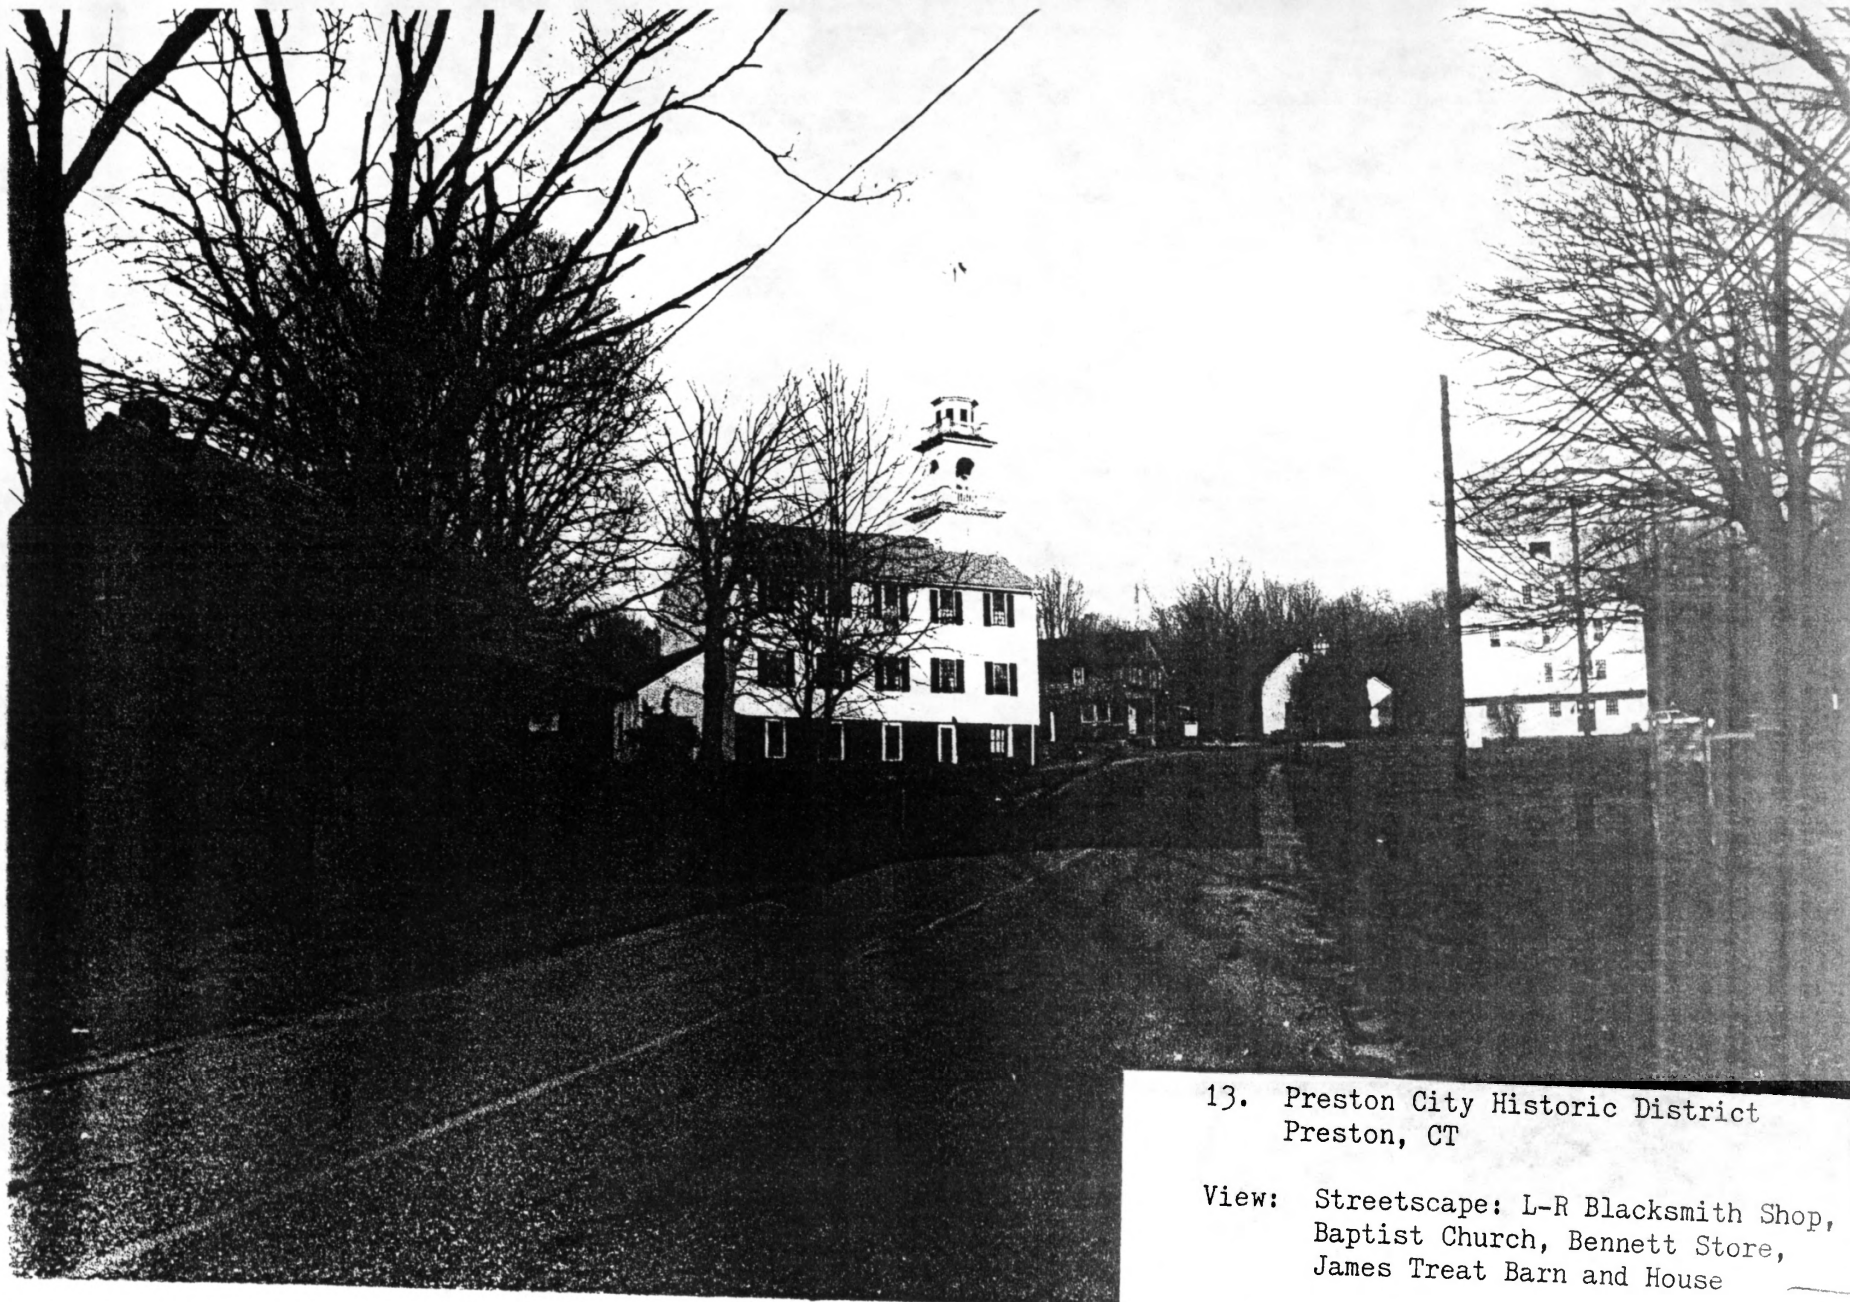

13. Preston City Historic District
Preston, CT

View: Streetscape: L-R Blacksmith Shop,
Baptist Church, Bennett Store,
James Treat Barn and House

Facing: East up Old Shetucket Road.

Negative on file: Conn. Hist. Comm.

Cunningham

6/86