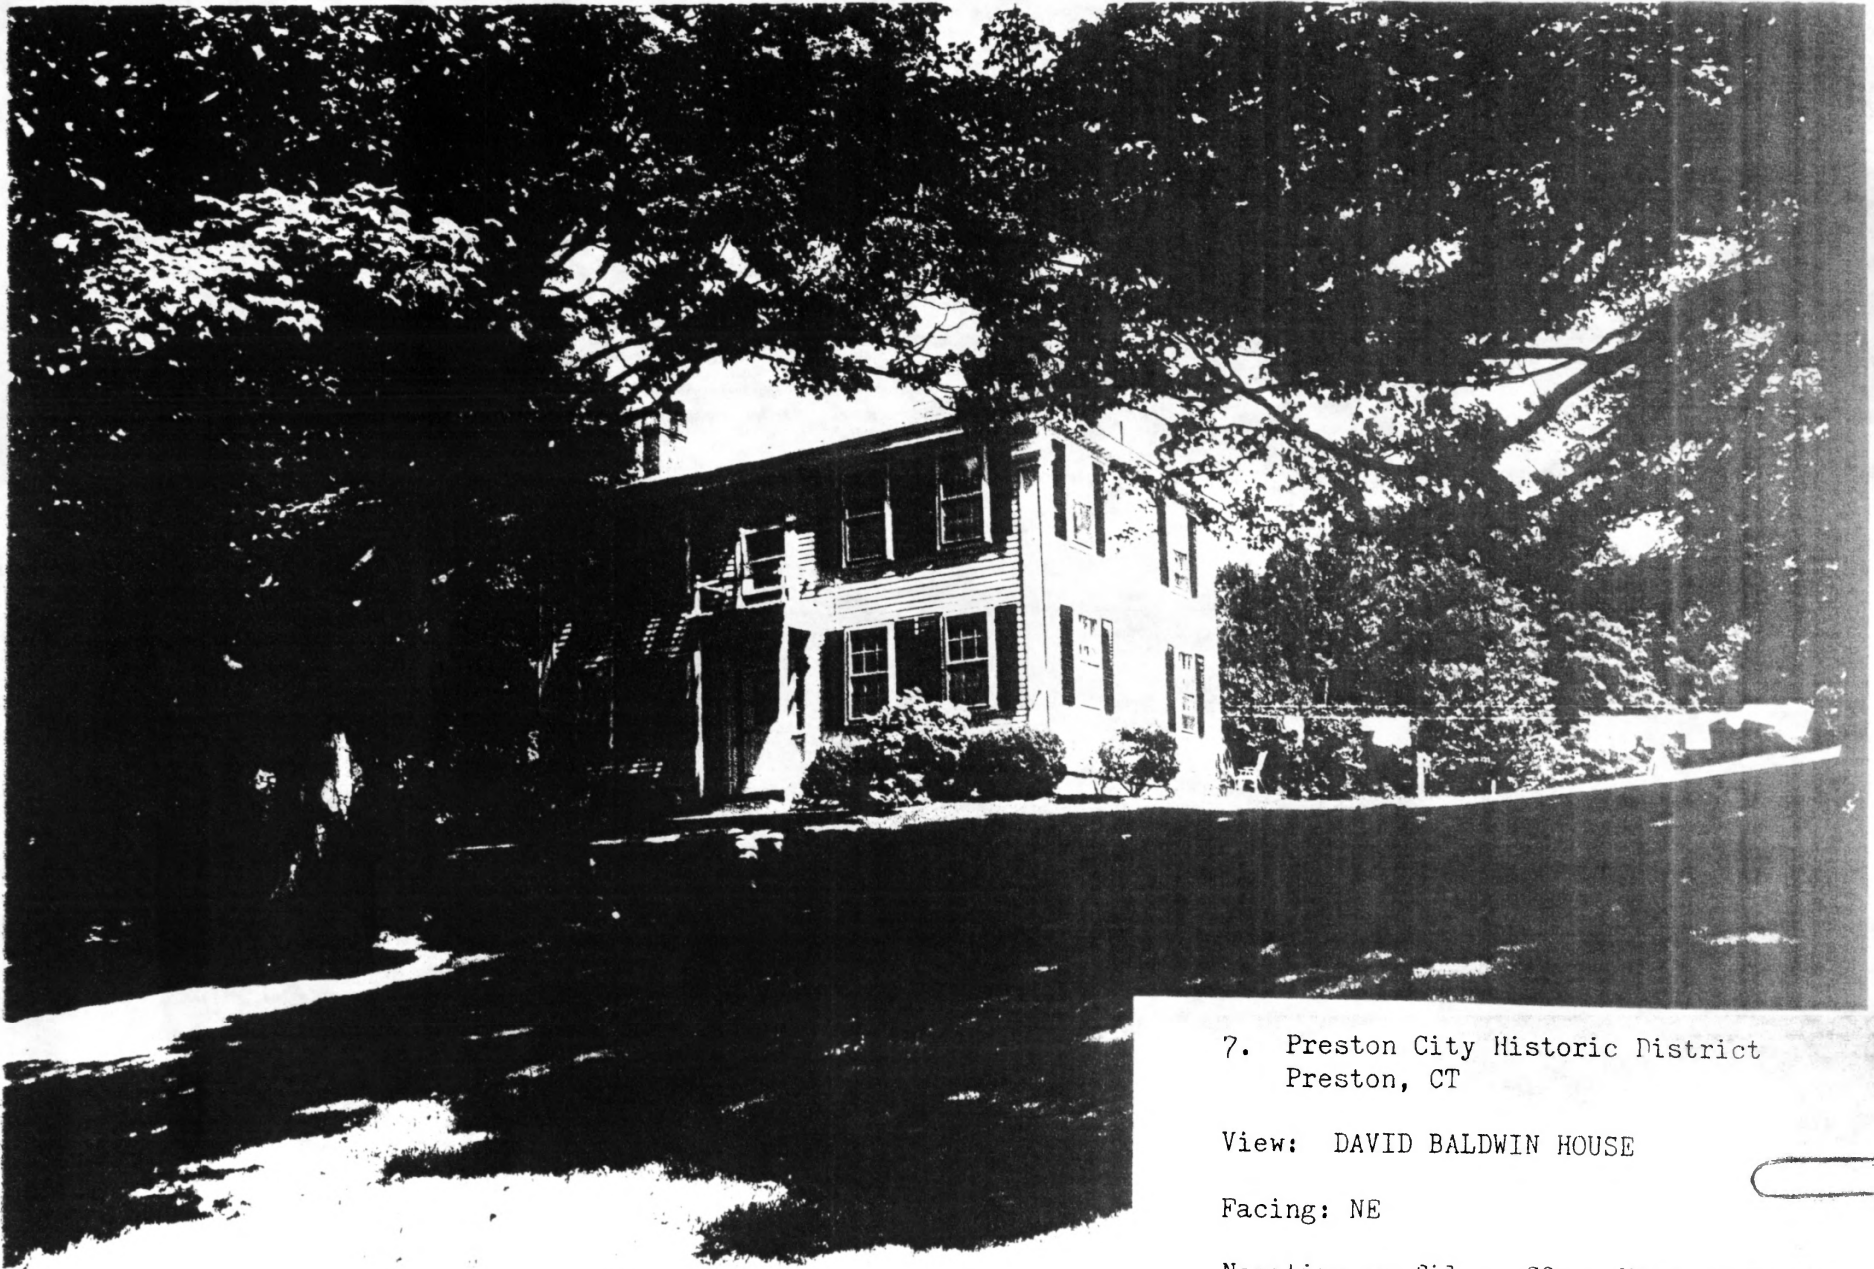

7. Preston City Historic District
Preston, CT

View: DAVID BALDWIN HOUSE

Facing: NE

Negative on file: Conn. Hist. Comm.

Cunningham

6/86