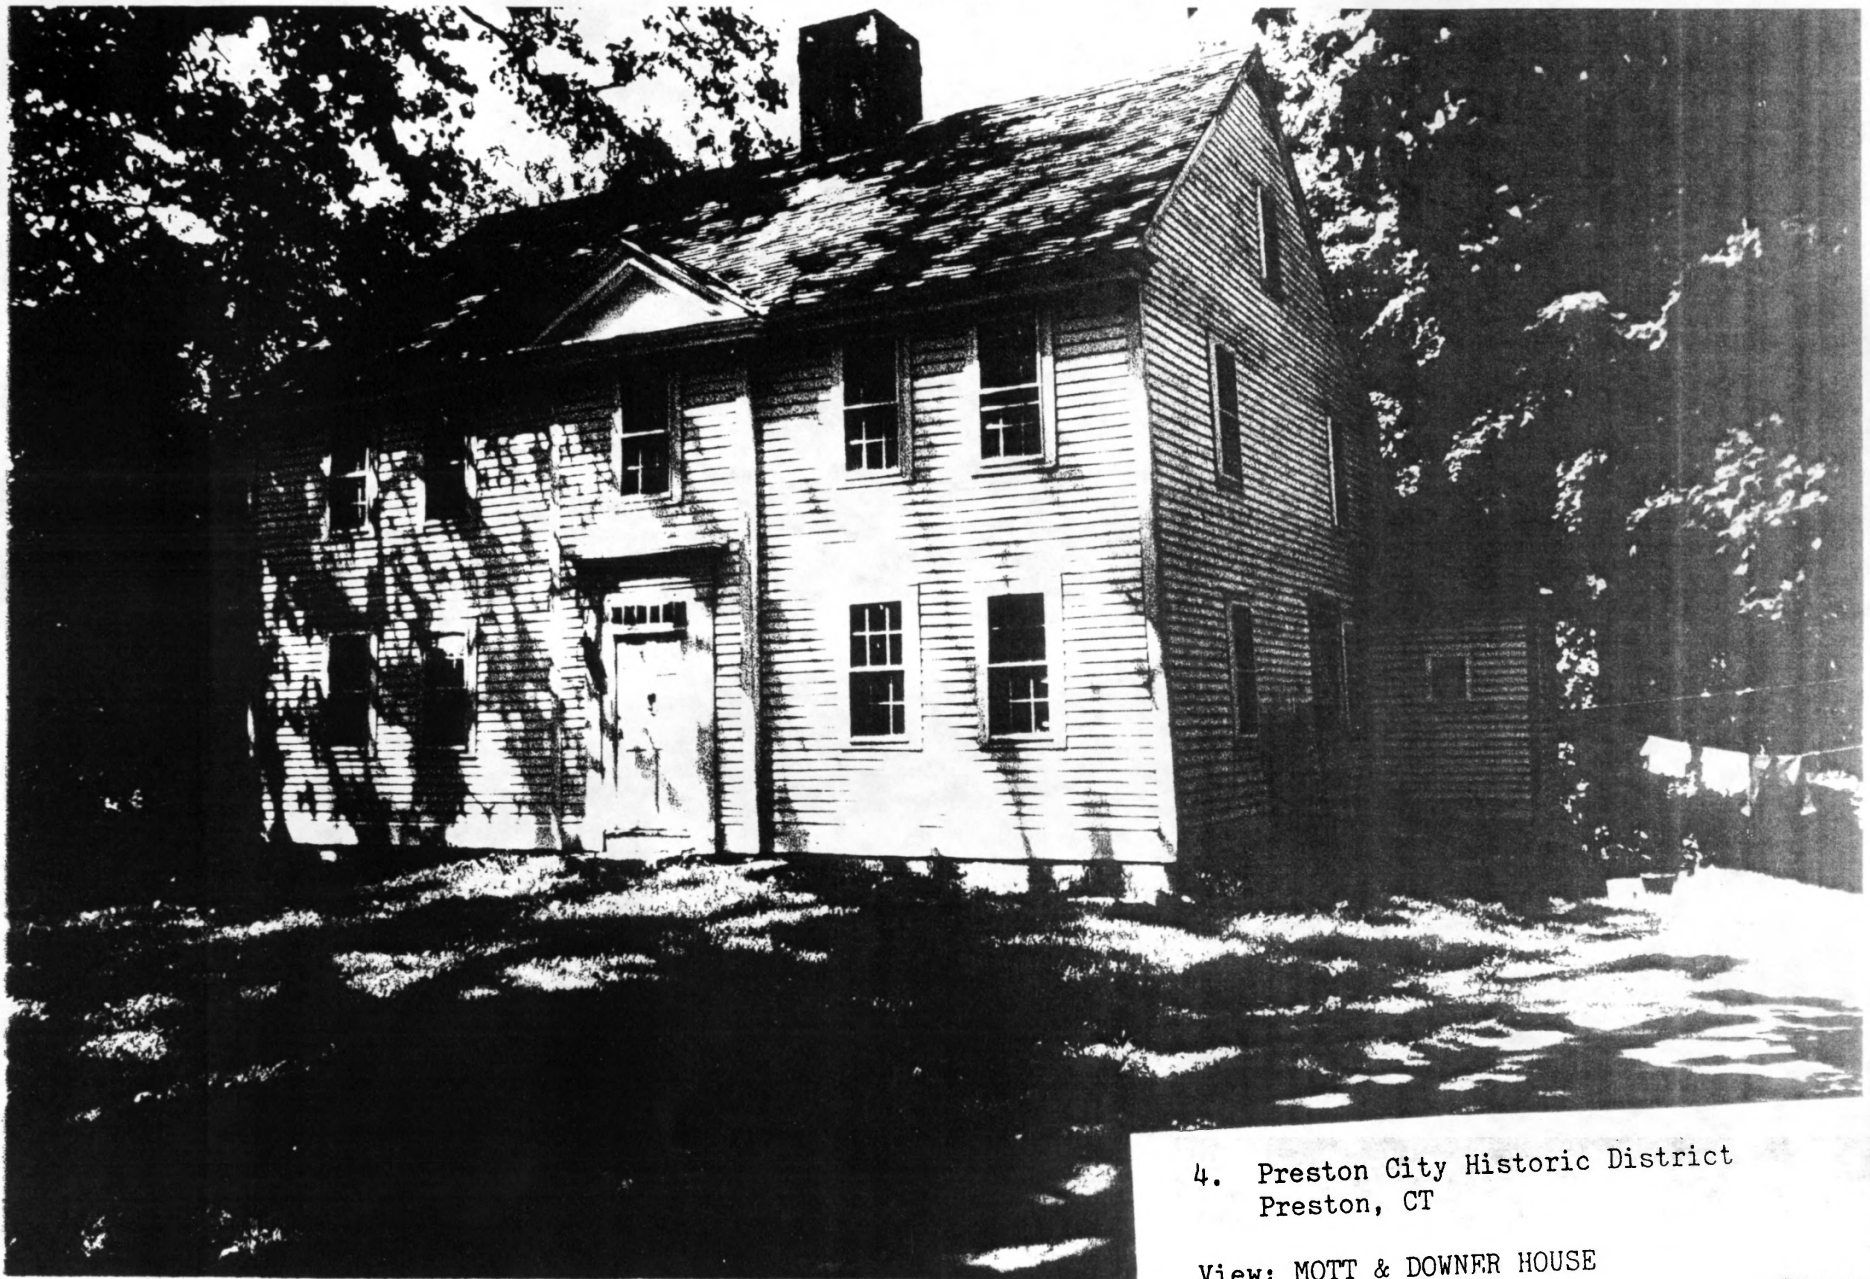

Cunningham

6/86

3a. Preston City Historic District  
Preston, CT

View: JAMES TREAT HOUSE (west and  
rear elevations)

Facing: SE

Negative on file: Conn. Hist. Comm.

Cunningham

6/86