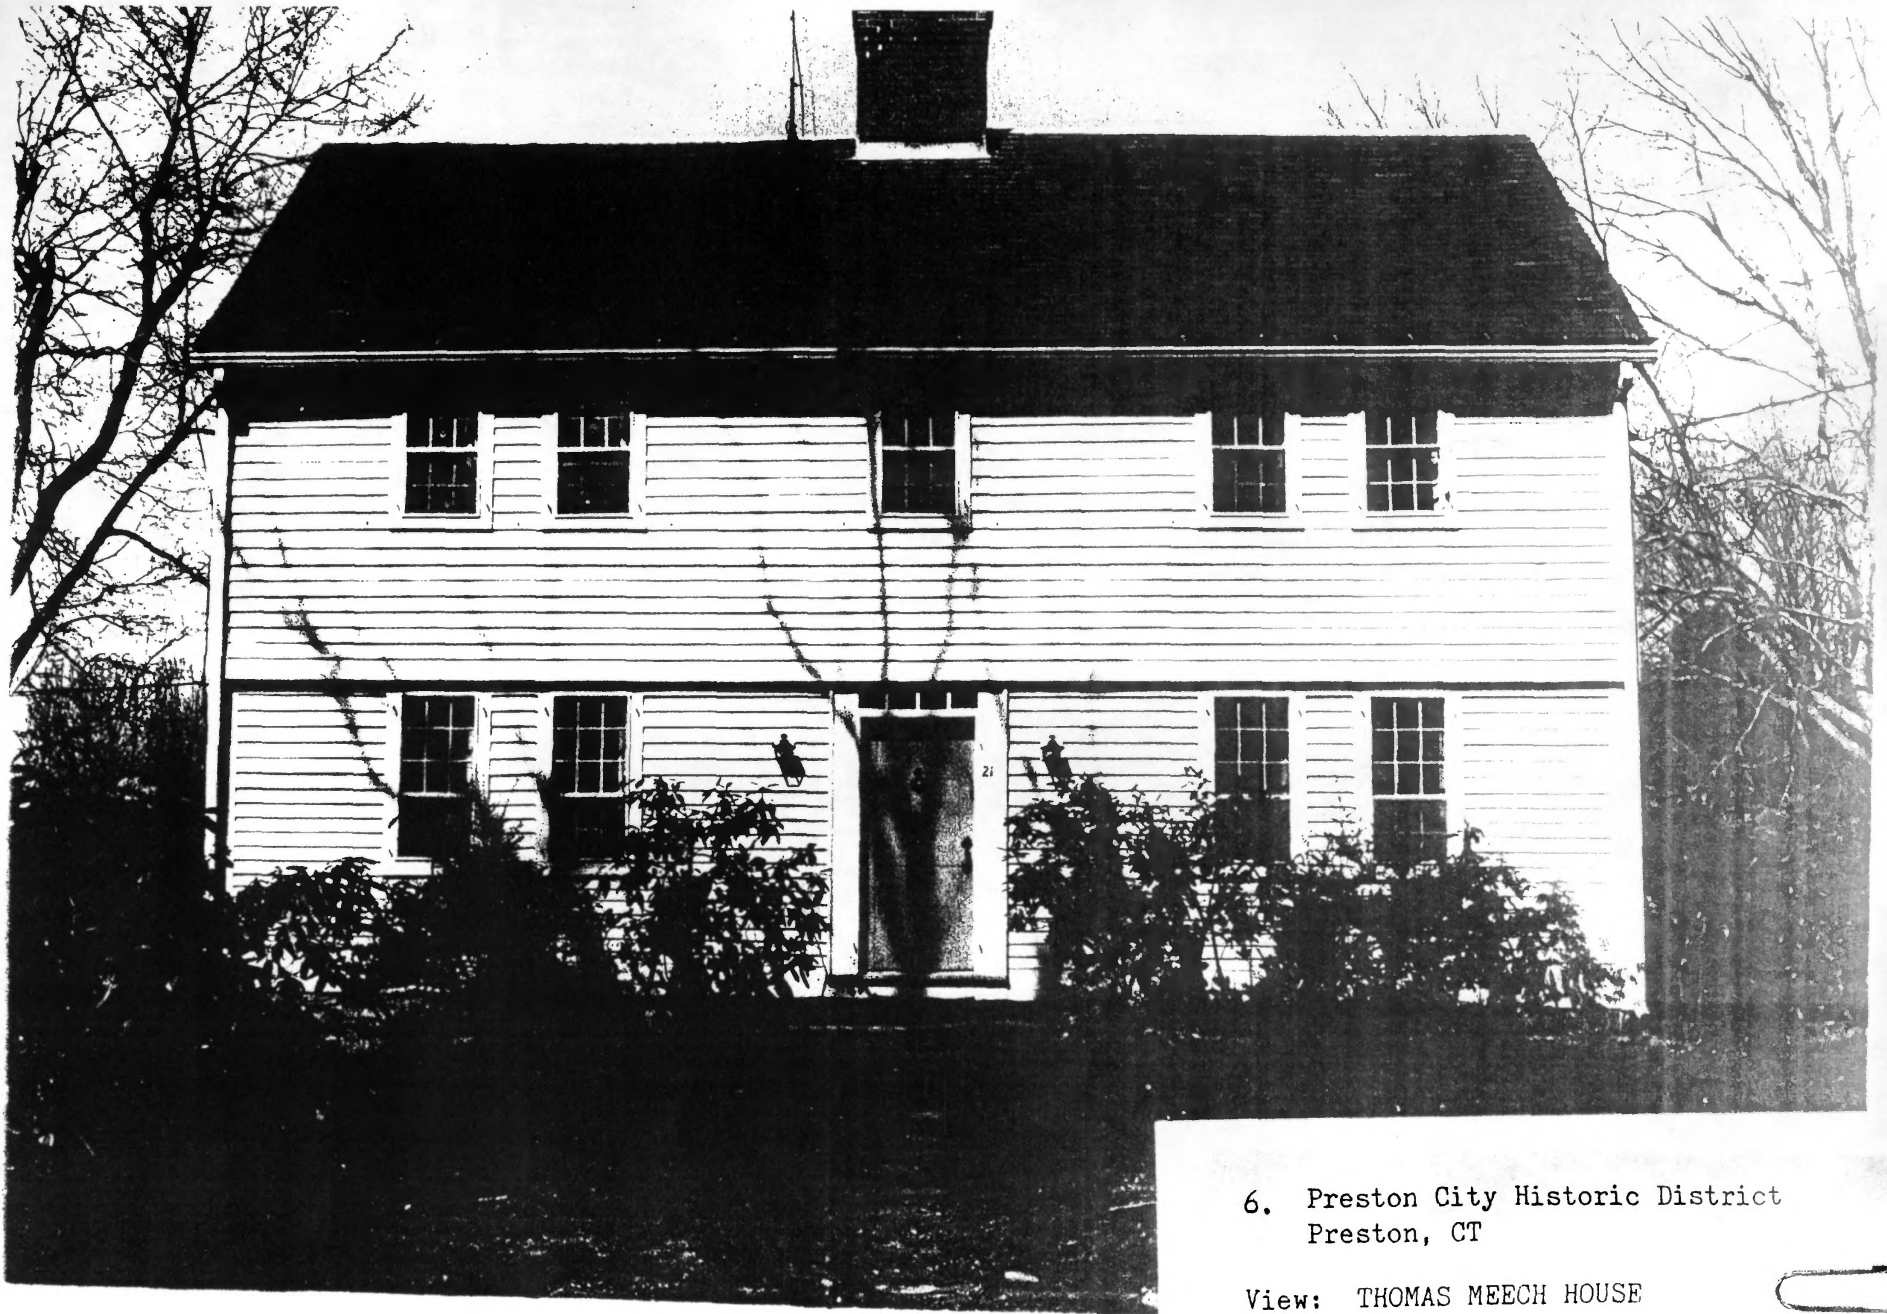

6. Preston City Historic District
Preston, CT

View: THOMAS MEECH HOUSE

Facing: N

Negative on file: Conn. Hist. Comm.

Cunningham

3/86