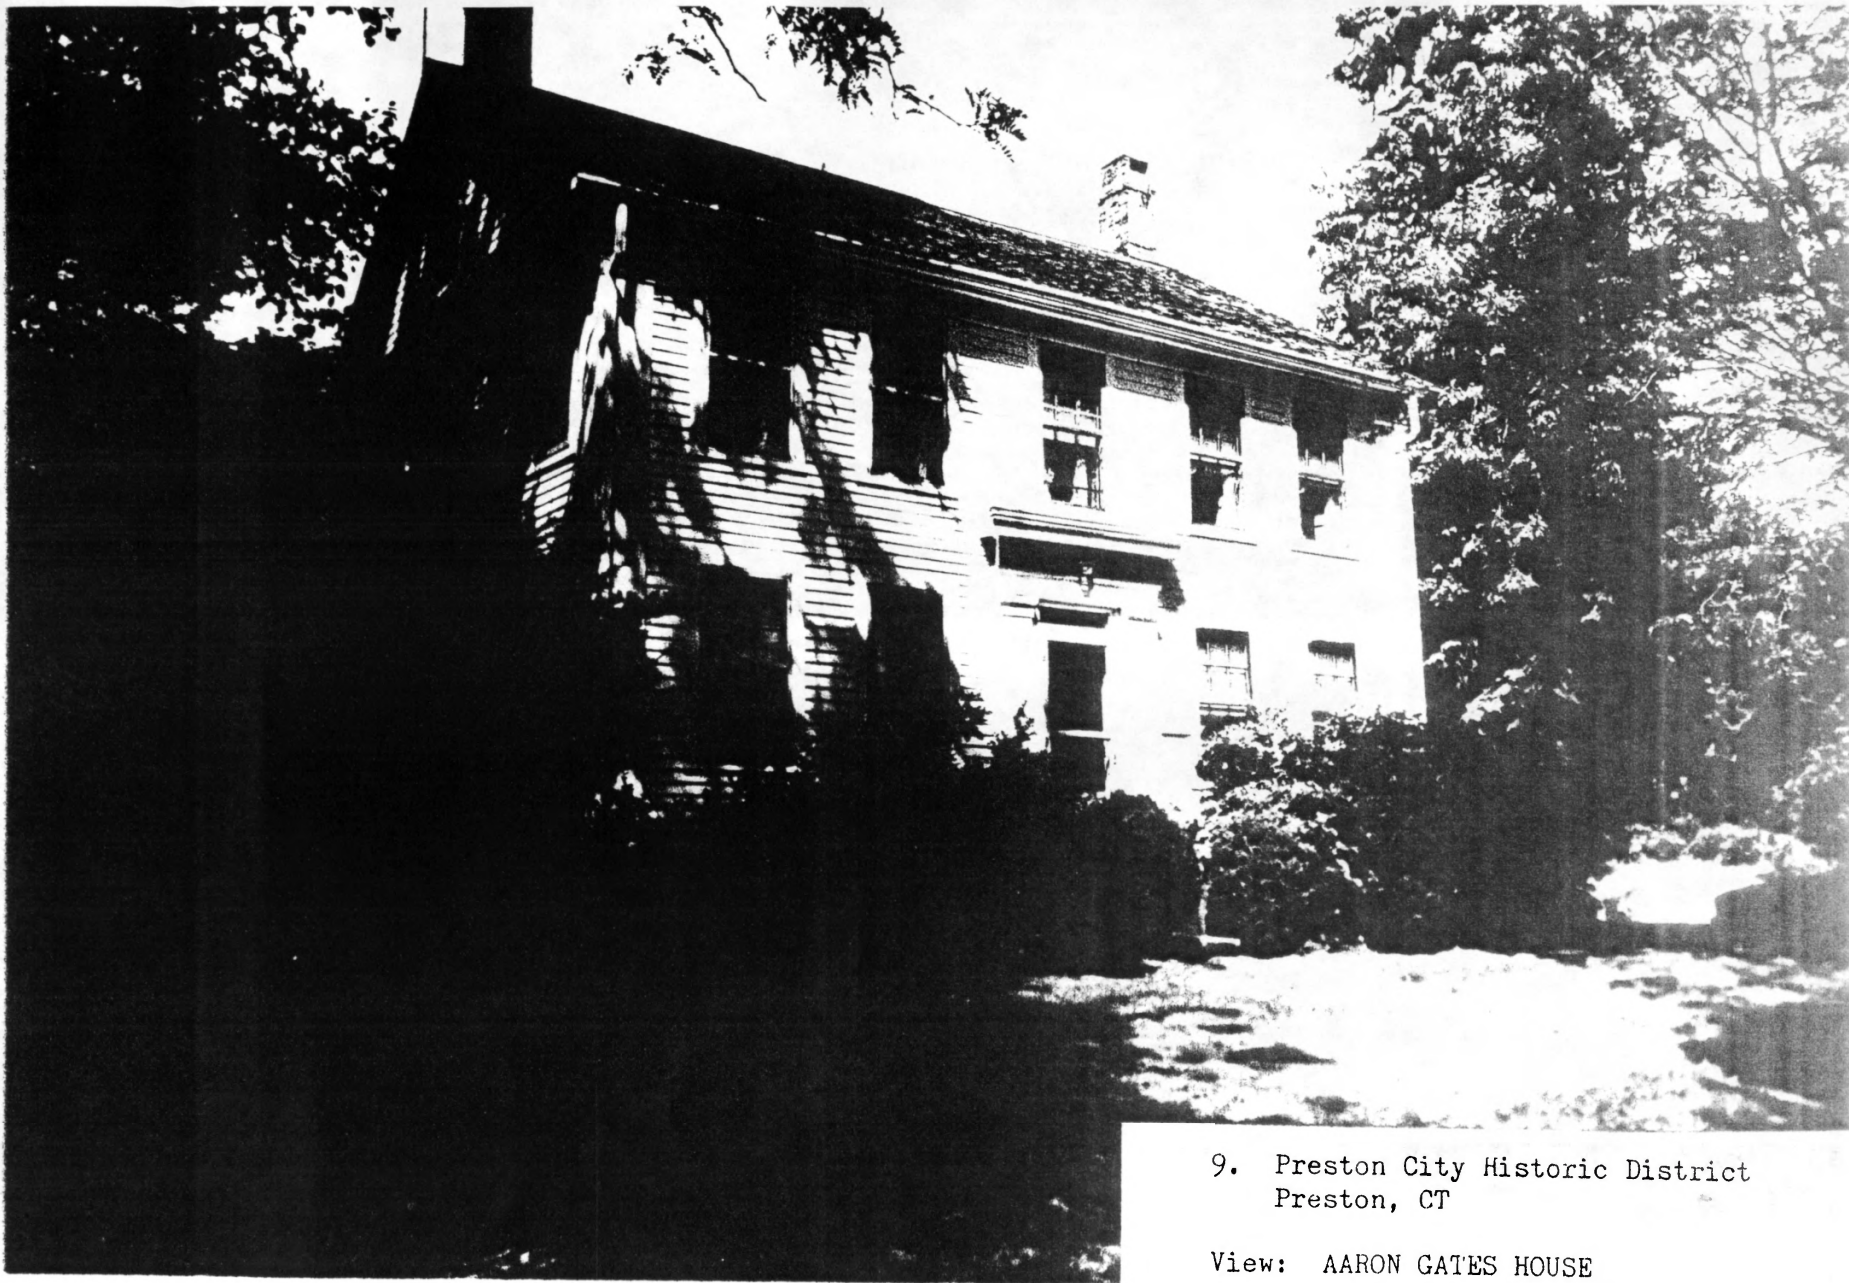

9. Preston City Historic District
Preston, CT

View: AARON GATES HOUSE

Facing: NE

Negative on file: Conn. Hist. Comm.

Cunningham

6/86