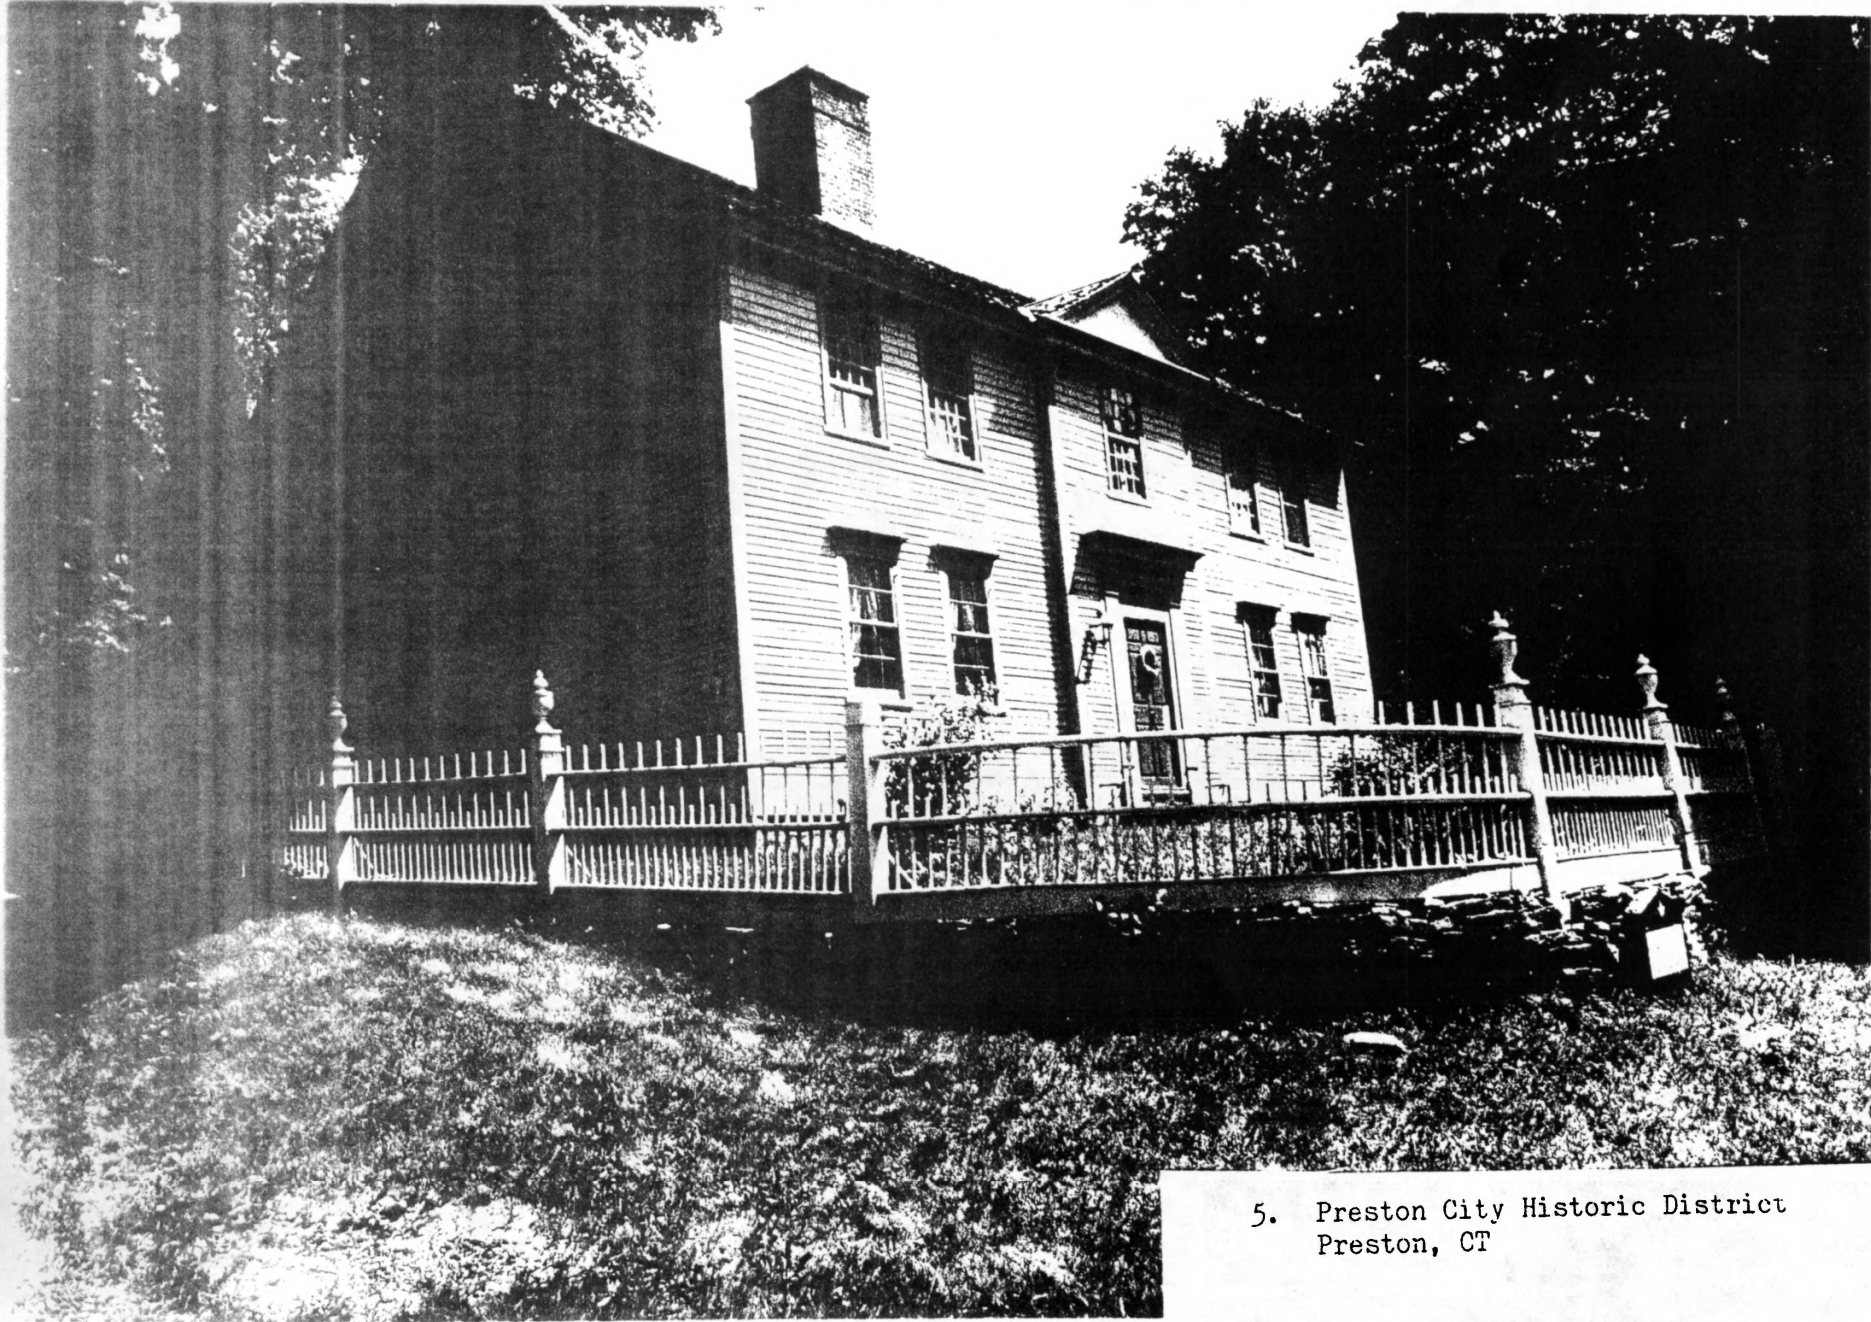

5. Preston City Historic District
Preston, CT

View: CALVIN BARSTOW HOUSE

Facing: SE

Negative on file: Conn. Hist Comm.

Cunningham

6/86