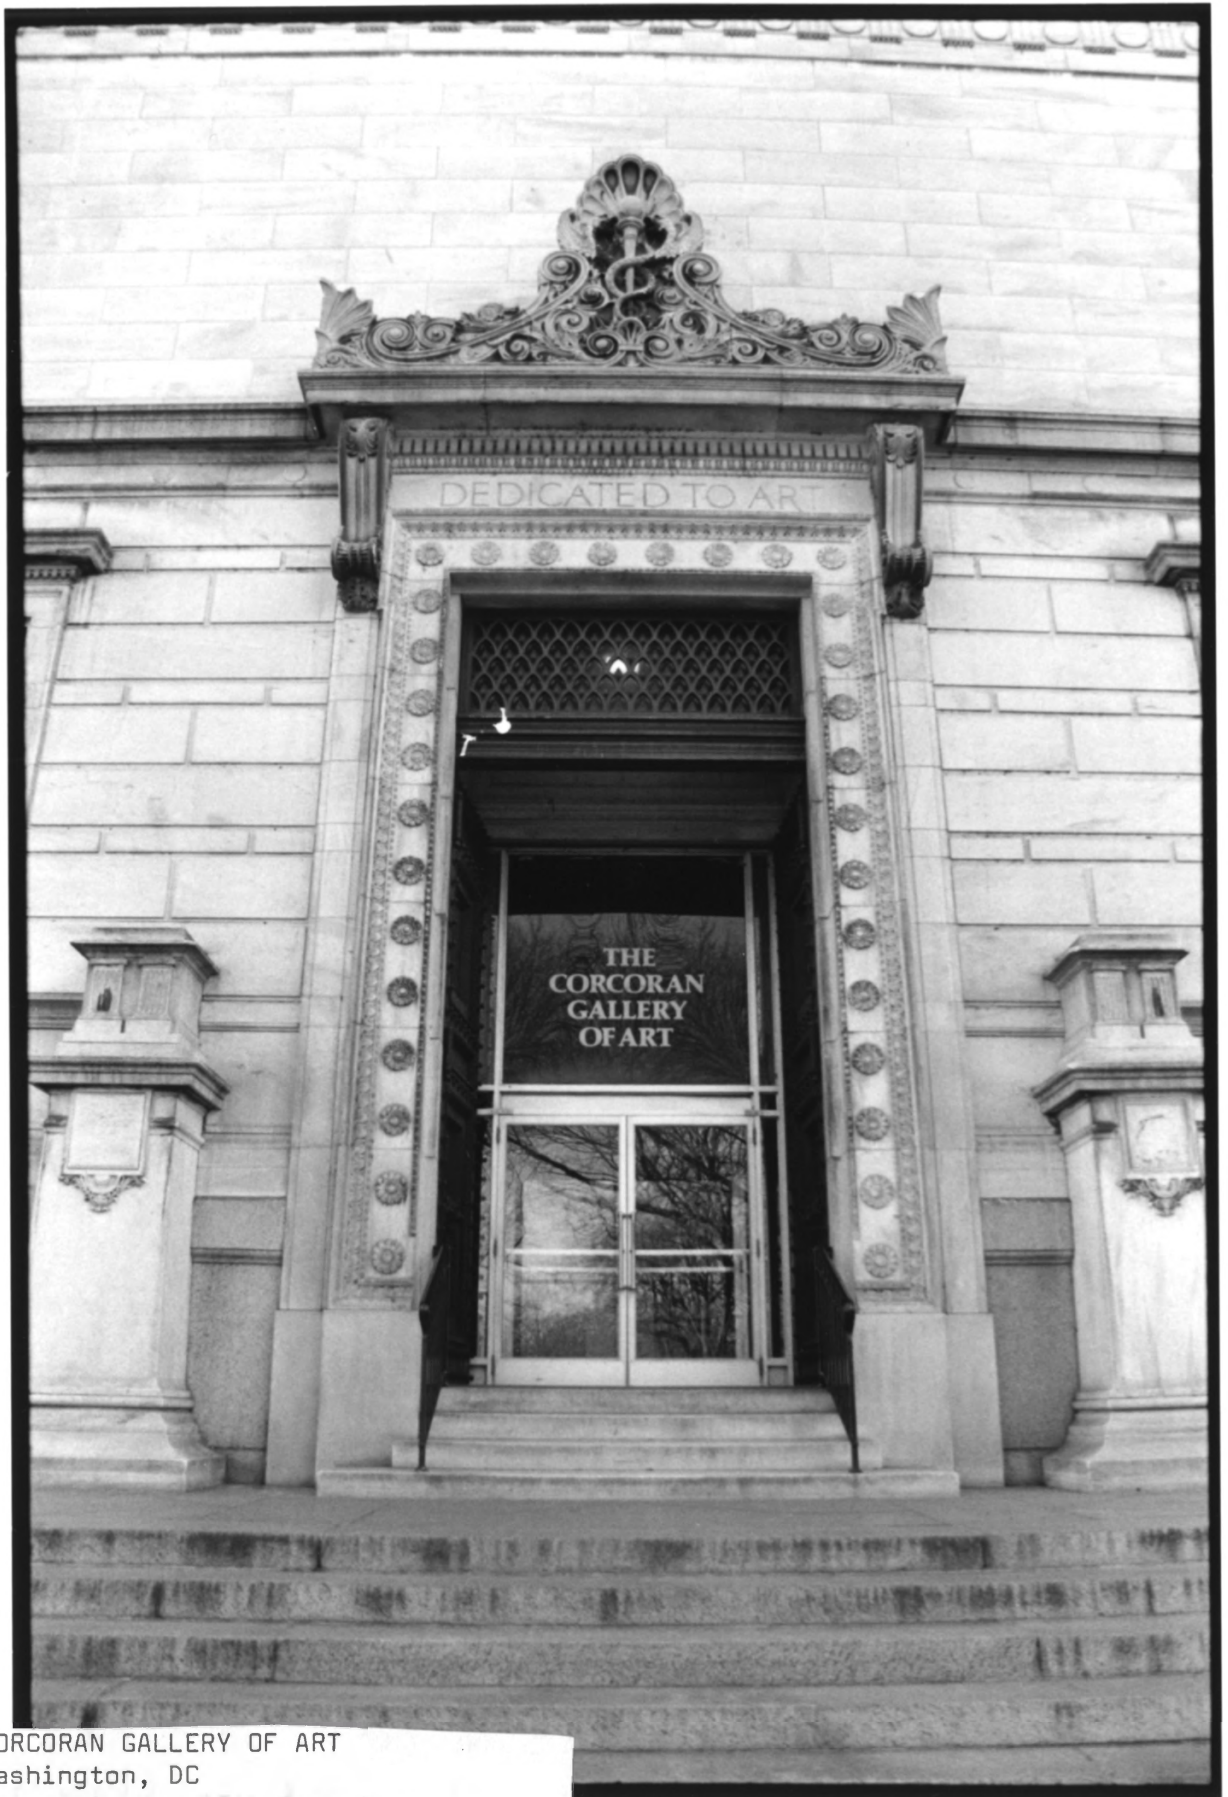

CORCORAN GALLERY OF ART

Washington, DC

Northwest corner of building

Photo by Corcoran Gallery staff, date unknown

Set back of 17th Street facade

Corcoran Gallery of Art

October 1990

Photo: Debra Alderson

INGRES

Detail of 17th Street facade showing "C" initial

Corcoran Gallery of Art

October 1990

Photo: Debra Alderson

ERNEST FLAGG INV
MDCCCXCIII

Detail 17th Street facade showing Ernest Flagg "signature"

Corcoran Gallery of Art

October 1990

Photo: Debra Alderson

CORCORAN GALLERY OF ART
Washington, DC
Main entry on 17th Street
Photo by Debra Alderson, October 1990

DEDICATED TO ART

Detail of over door, 17th Street entrance

Corcoran Gallery of Art