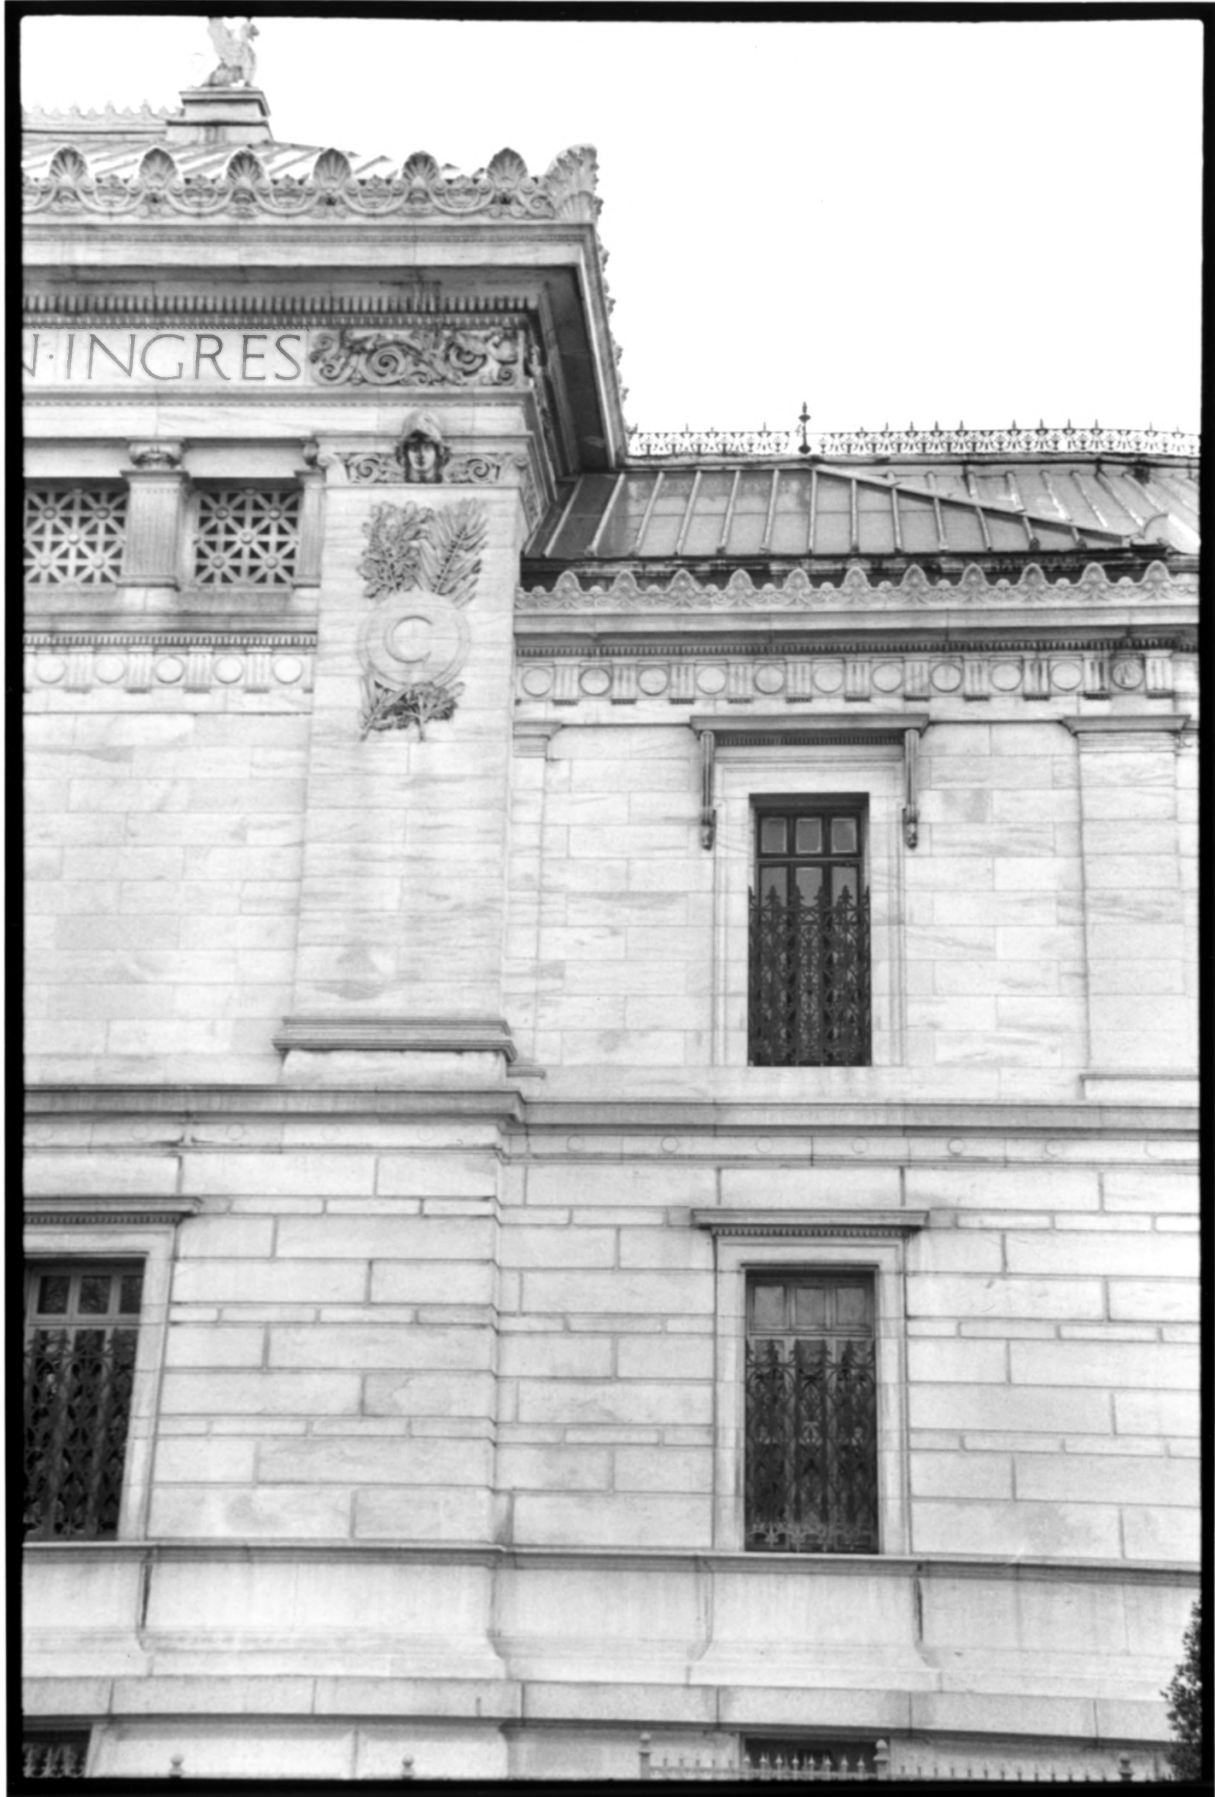

CORCORAN GALLERY OF ART

Washington, DC

Northwest corner of building

Photo by Corcoran Gallery staff, date unknown

Set back of 17th Street facade

Corcoran Gallery of Art

October 1990

Photo: Debra Alderson

INGRES

Detail of 17th Street facade showing "C" initial

Corcoran Gallery of Art

October 1990

Photo: Debra Alderson

ERNEST FLAGG INV
MDCCCXCIII

Detail 17th Street facade showing Ernest Flagg "signature"

Corcoran Gallery of Art

October 1990

Photo: Debra Alderson

CORCORAN GALLERY OF ART
Washington, DC
Main entry on 17th Street
Photo by Debra Alderson, October 1990

DEDICATED TO ART

Detail of over door, 17th Street entrance

Corcoran Gallery of Art