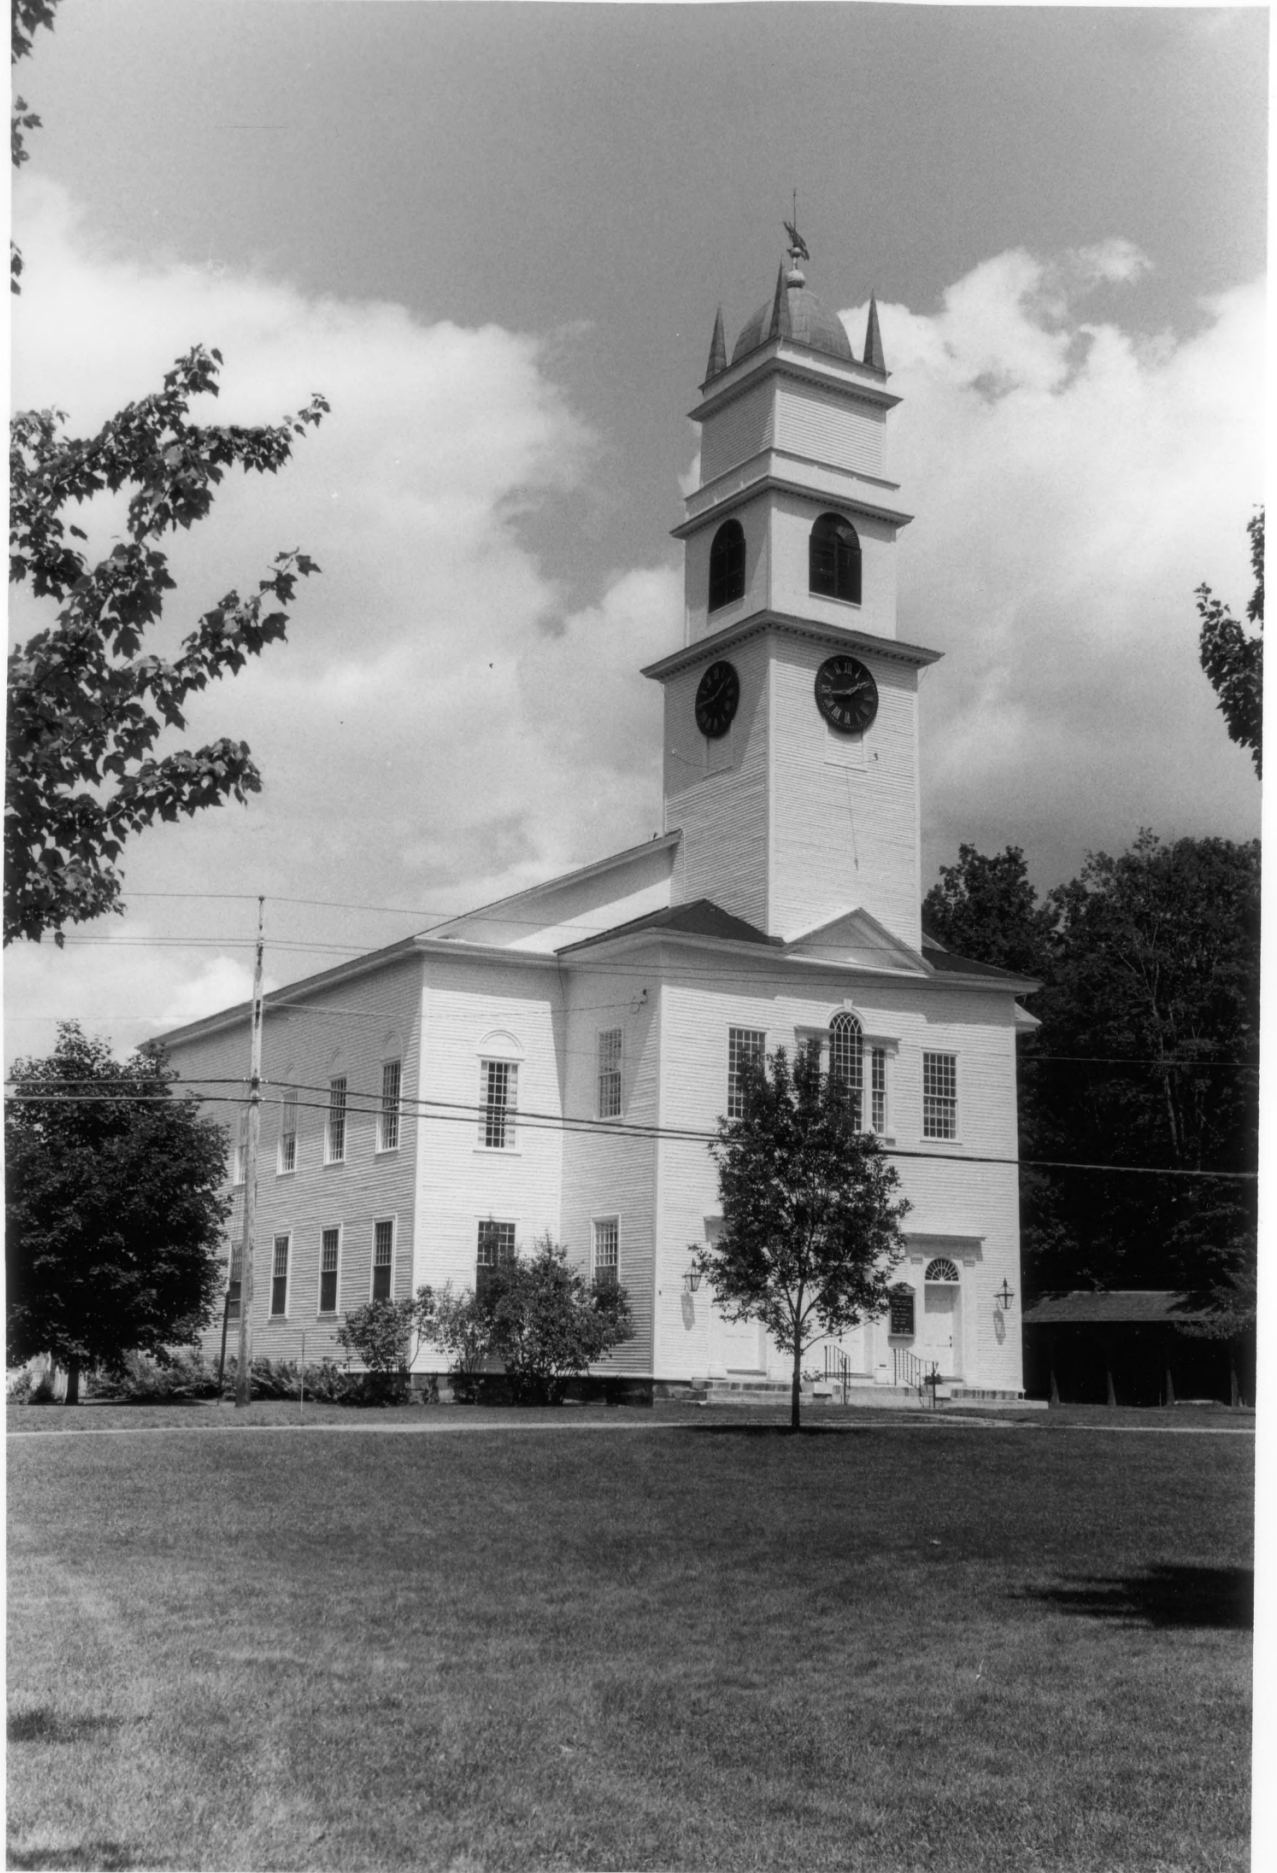

FOR SALE
795-2939

cemetery (# 1); Dease House (19+); West Top (35A)
 Tomb/Vault (35B) + Horse sheds (36A)
 Pleasant St., Lyme, NH
 Photo # 1-7

Kyme House (#37); Piper House (#38)
2 John Tomson Way + 1 Dorchester Rd, Kyme, NH
Photo # 19