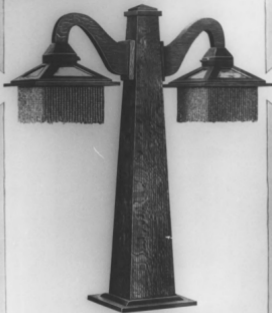

Number 291

TWO LIGHT ELECTRIC NEWEL

Height, 30 inches	
Spread, 24 inches	
Base, 8x8	
Shades, 8x8 inches	
Plain Art Glass	$12.50
With 4 inch Seed Bead Fringe	14.50
With 4 inch Cut Bead Fringe	20.00

This Cut shown in colors on Page 525

MONTPELIER CARNEGIE LIBRARY? BLENKARD, IN FOND 15