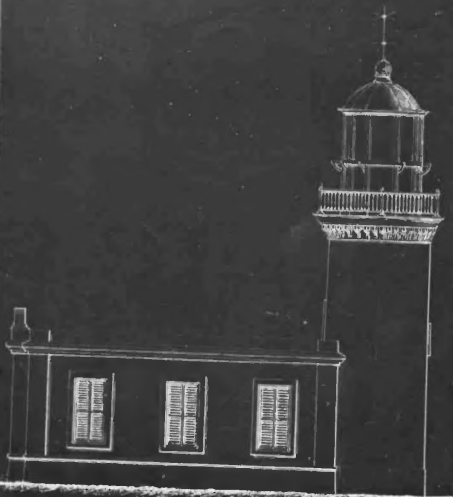

ALZADO LATERAL

ESCALA $\frac{1}{100}$

Book No. 5
Examen de
11 Aug. 21