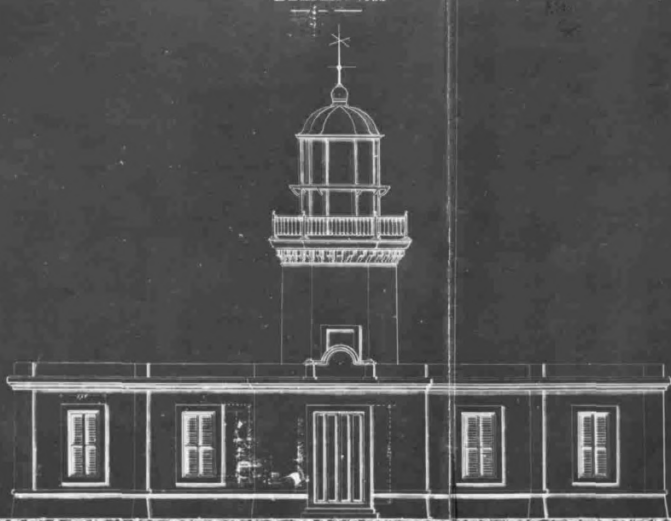

ALZADO PRINCIPAL

ESCALA 1/100