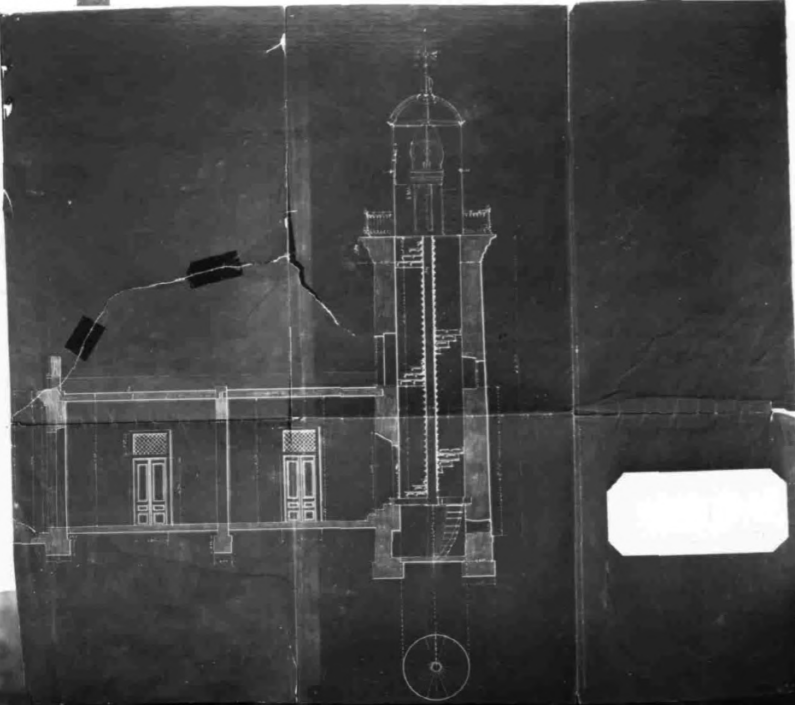

CITY/STATE: Arecibo, PR

PHOTOGRAPHER: LUIS MORALES

DATE: AUGUST 1978

NEGATIVE: HABS/HAER

DESCRIPTION: 1895 site drawing
lateral facade

JUN 17 1980
NUMBER: 5 OF 12

OCT 22 1981

NRHP THEMATIC NOMINATION
LIGHOUSES OF PUERTO RICO

(System)

*Thematic
Resource*

NAME: Arecibo

CITY/STATE: Arecibo, PR

PHOTOGRAPHER: LUIS MORALES

DATE: AUGUST 1978

NEGATIVE: HABS/HAER

DESCRIPTION: 1895 site drawing
cross section dwelling &
tower