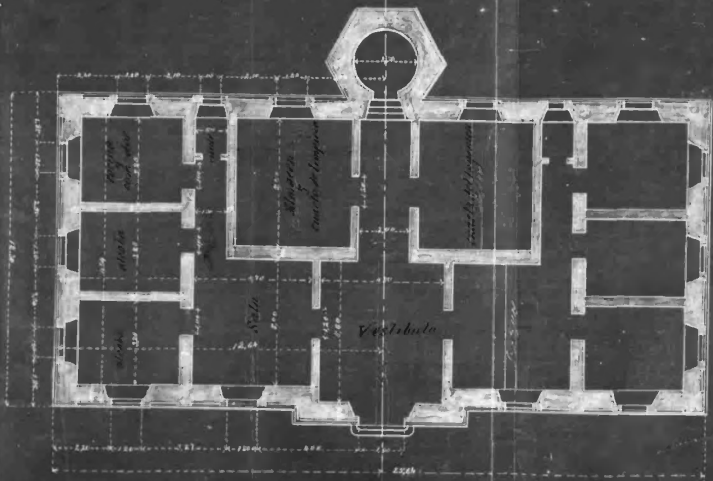

NEGATIVE: HABS/HAER

DESCRIPTION: 1895 site drawing
geographic location of site

JUN 17 1980

NUMBER: 1 OF 12

OCT 22 1981.

Escudo. 1788

Planta.

NRHP THEMATIC NOMINATION
LIGHTHOUSES OF PUERTO RICO ↓

NAME: Arecibo ^(System)

Thematic Pos

CITY/STATE: Arecibo, PR

PHOTOGRAPHER: LUIS MORALES

DATE: AUGUST 1978

NEGATIVE: HABS/HAER

DESCRIPTION: 1895 site drawing
floor plan

JUN 17 1980