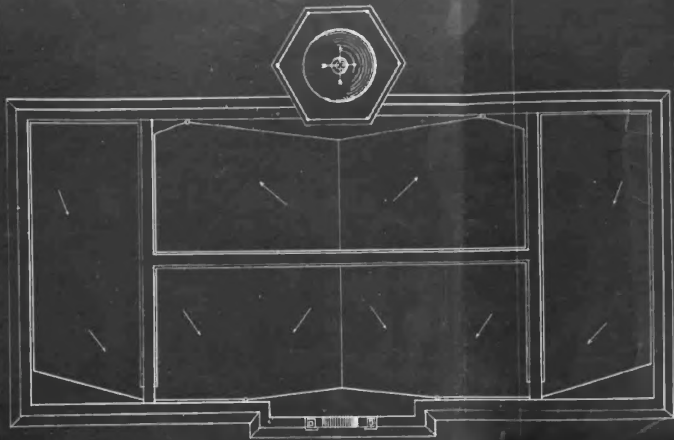

Enble de 1750

Planta de azoteas

Examinado
El Ing^o de la
Real Academia de San Carlos de 1750