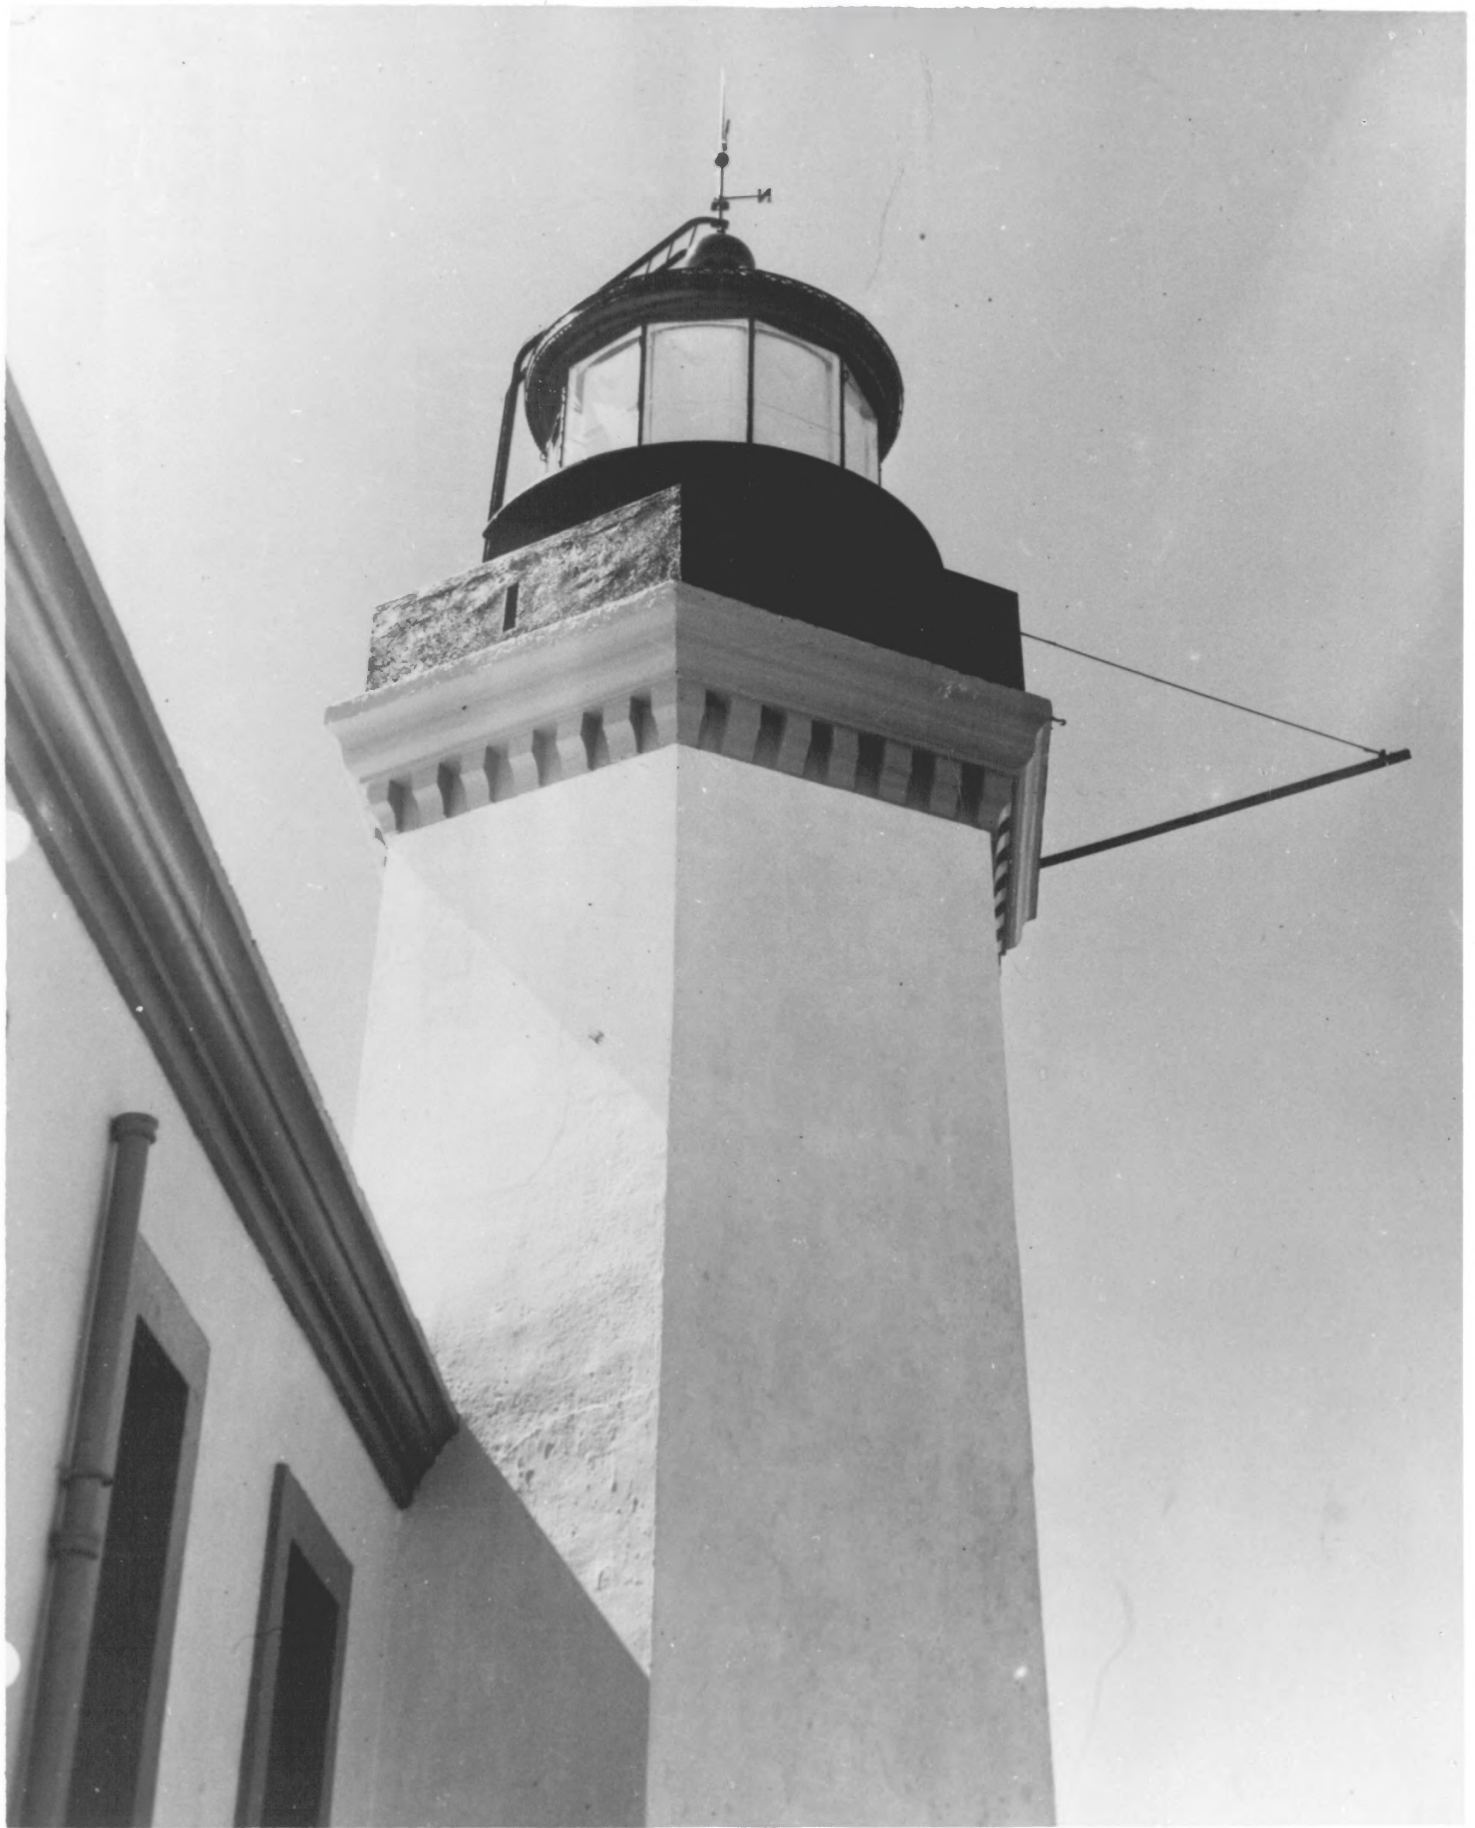

LIGHTHOUSE - Viewed from
end of road. ALLECIBO, P.R. Co

NOV 23 1977

ARECIBO PUERTO RICO
LIGHT BEFORE DAMAGED

MAY 4 1977

NOV 23 1977

ARECIBO MAY 4 PUEERTO RICO
LIGHTHOUSE ENTRANCE 1977

NOV 23 1977

ARECIBO PUERTO RICO
LIGHT VANDALIZED (NOW)