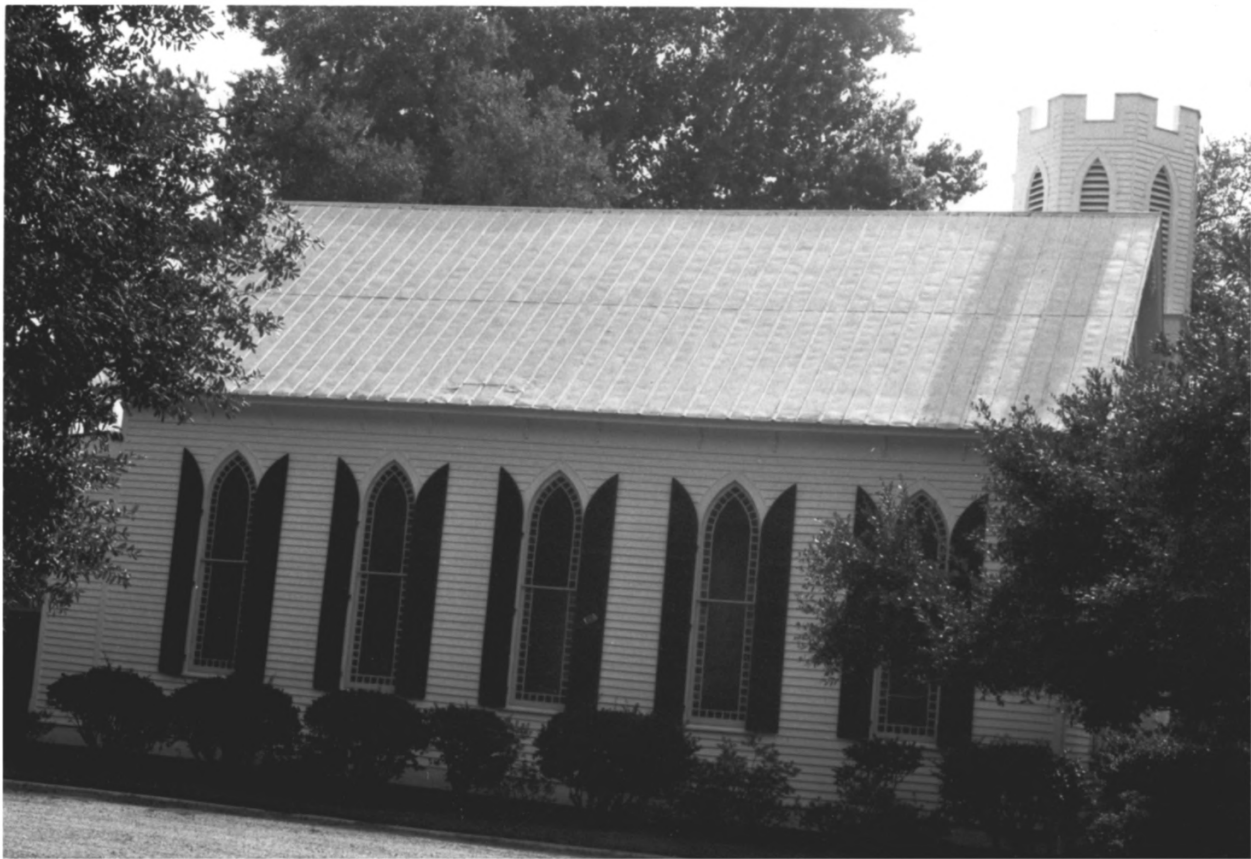

Baker Presbyterian Church

Baker, East Baton Rouge Parish, Louisiana

Patricia Duncan

LA SHPO

August 23, 1989

Photo No. 1

North

Baker Presbyterian Church
Baker, East Baton Rouge Parish, Louisiana

Patricia Duncan

LA SHPO

August 23, 1989

Photo No. 2

East

Baker Presbyterian Church
Baker, East Baton Rouge Parish,
Louisiana

Patricia Duncan

LA SAPO

August 23, 1989

Photo No. 3

Southeast

Baker Presbyterian Church

Baker, East Baton Rouge Parish, Louisiana

Patricia Duncan

LA SHPO

August 23, 1989

Photo No. 4

West

Baker Presbyterian Church

Baker, East Baton Rouge Parish, Louisiana

Patricia Duncan

LA SHPO

August 23, 1989

Photo No. 5