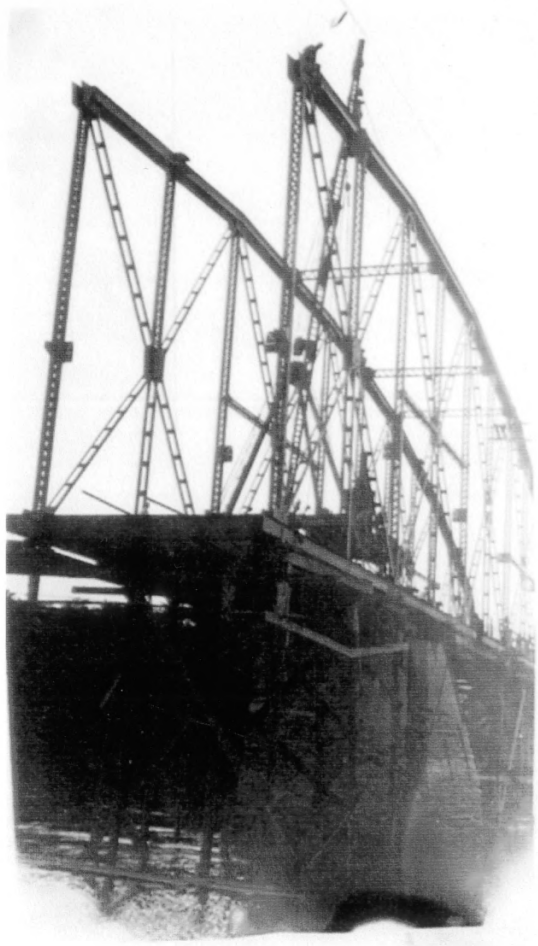

BUILT BY THE  
BOSTON BRIDGE  
WORKS INC.

- 1928 -

VERMONT BRIDGE  
GRAFTON, NEW HAMPSHIRE  
PHOTO NO. 1

REMONT BRIDGE  
GRAFTON, NEW HAMPSHIRE  
PHOTO NO. 2

STATE LINE  
PIERMONT  
NEW HAMPSHIRE

PIERMONT BRIDGE  
GRAFTON, NEW HAMPSHIRE  
PHOTO NO. 3

Piermont Bridge  
Bradford - VT

NEW BRIDGE OPENED SEP. 19, 1928, PIERMONT, N. H. 536.

PIERMONT BRIDGE  
GRAFTON, NEW HAMPSHIRE  
PHOTO NO. 4

*Bridge Crossing Connecticut River, Piermont, N.H.*

PIERMONT BRIDGE  
GRAFTON, NEW HAMPSHIRE  
PHOTO NO-5