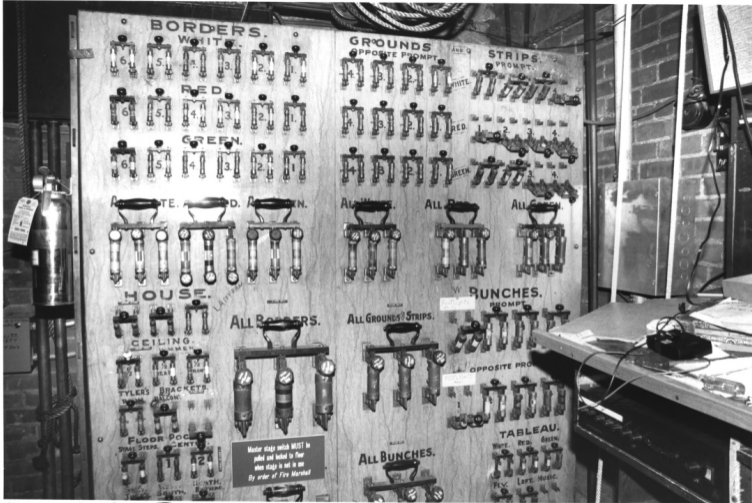

Winona Masonic Temple, Winona
Winona Co., Mn
013254-17/17A