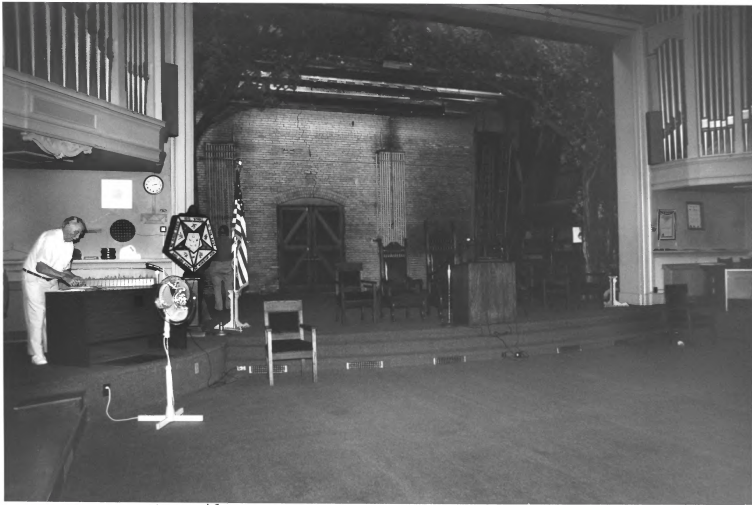

Winona Masonic Temple, Winona
Winona Co., Mn
013254-10110A