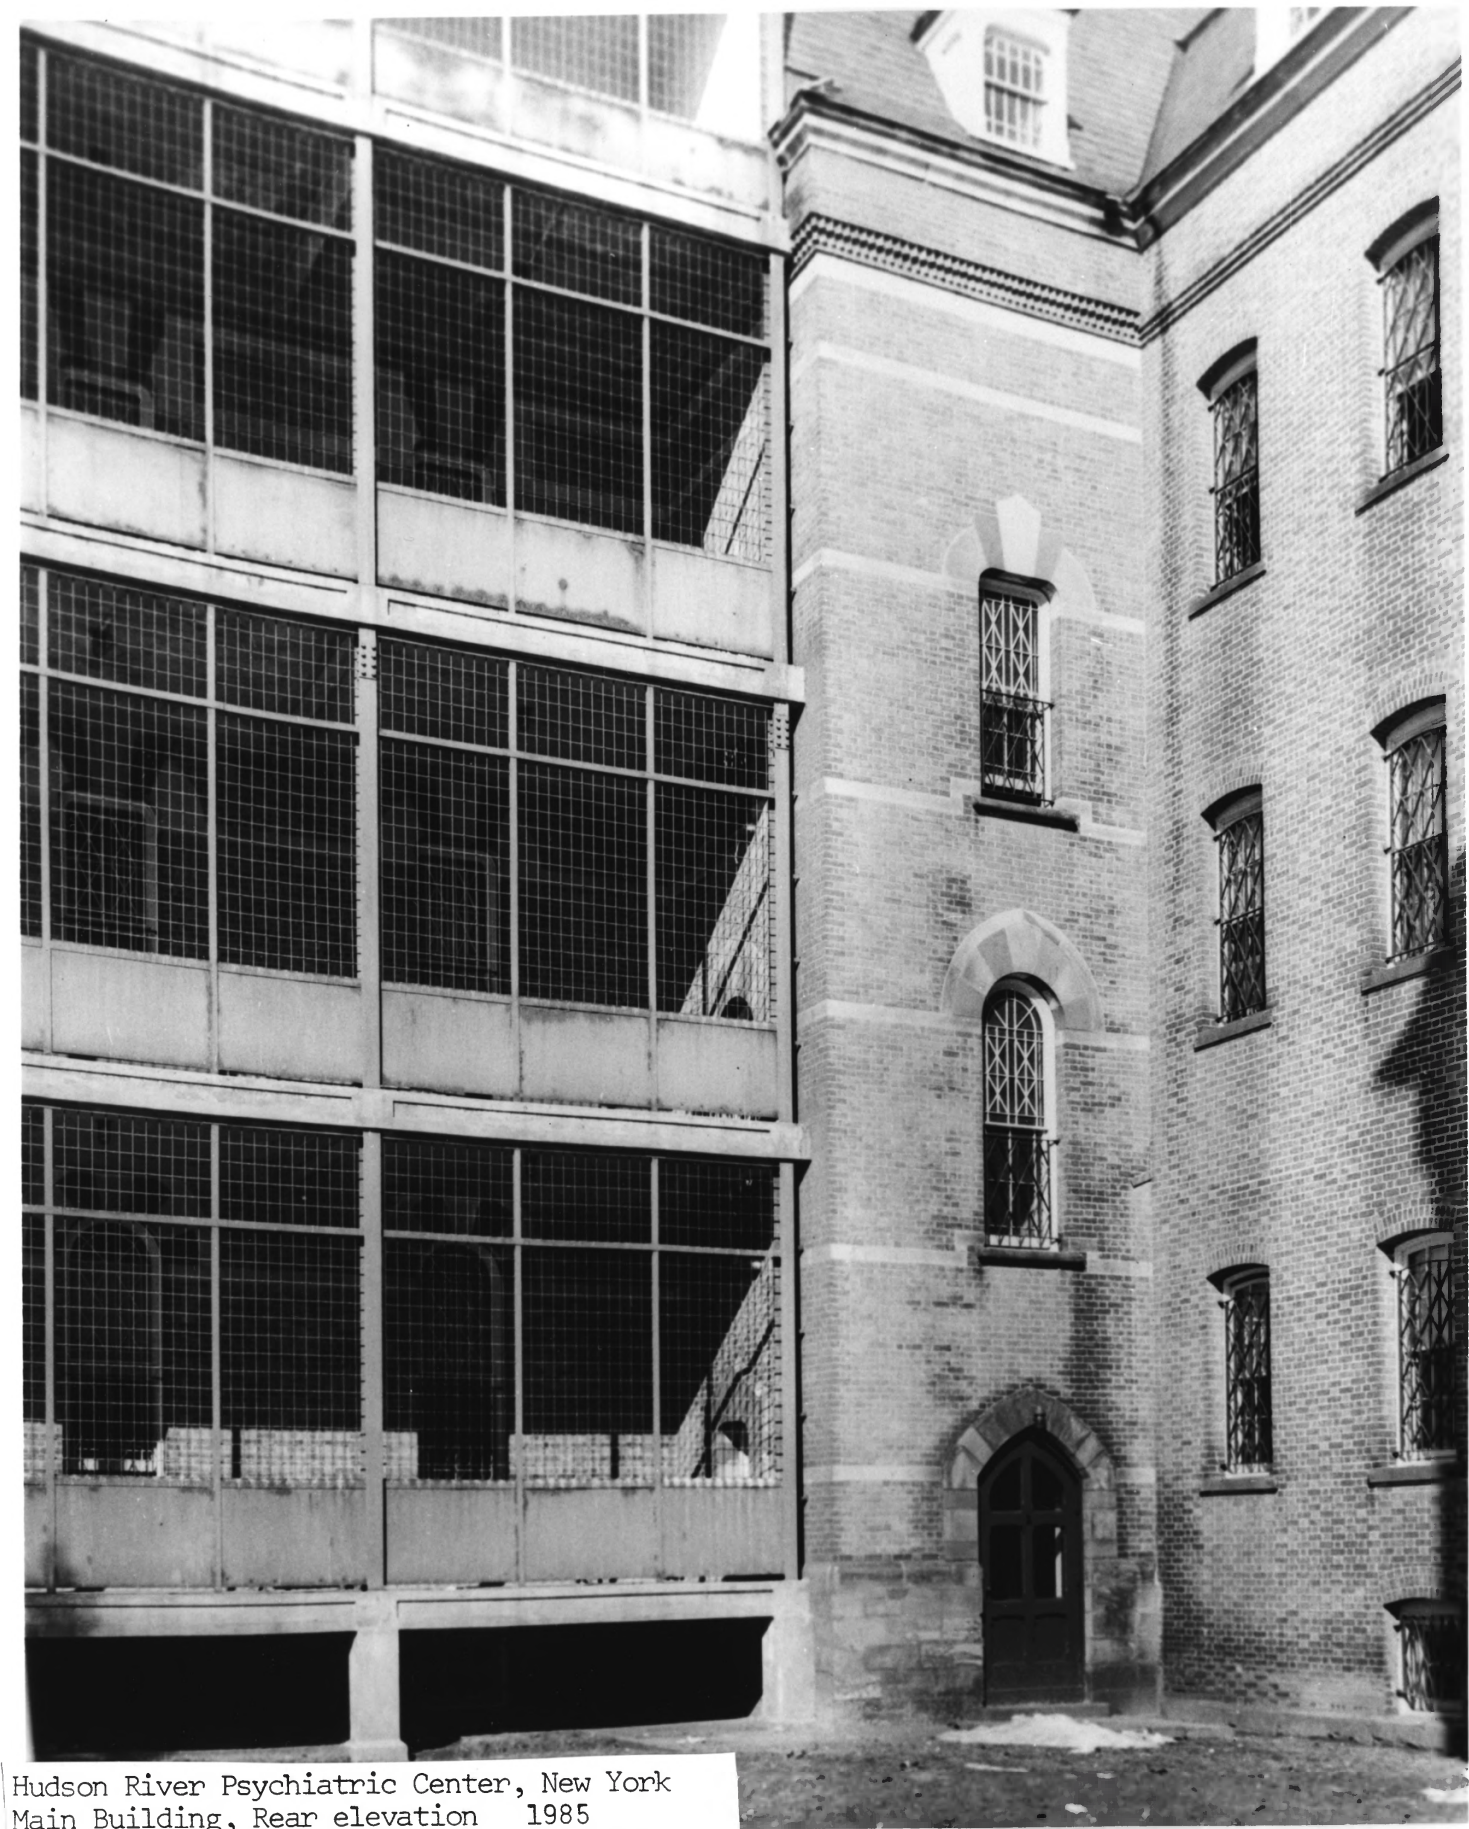

Hudson River Psychiatric Center, New York
Aerial View, 1980
Photo credit: Hudson River Psychiatric Ctr.

Hudson River Psychiatric Center, New York
Main Facade 1960
Photo Credit: Hudson River Psychiatric Ctr.

Hudson River Psychiatric Center, New York
Center door, Main Entrance 1985
Photo credit: Hudson River Psychiatric Ctr.

Hudson River Psychiatric Center, New York
Main door, detail 1985
Photo credit: Hudson River Psychiatric Ctr.

Hudson River Psychiatric Center, New York
Main Building, Rear elevation 1985
Photo credit: Hudson River Psychiatric Ctr.