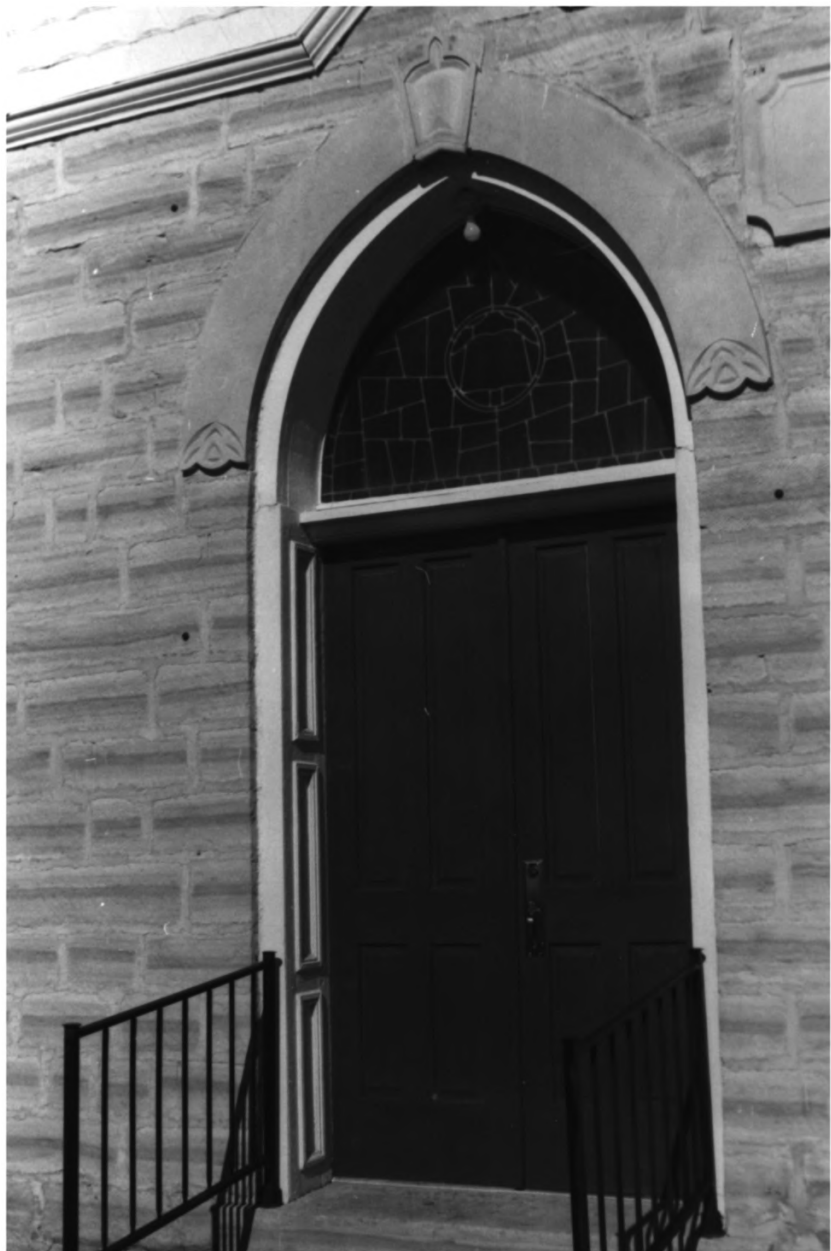

November, 1990

Kansas State Historical Society

West elevation, East view

7 of 18

Denmark Evangelical Lutheran Church  
Denmark Kenselton CO

Martha Hagedorn-Kruss  
November, 1990

Kansas State Historical Society  
Steeple, North view  
8 of 18

Denmark Evangelical Lutheran Church  
Denmark Linnemulen C/15

Martha Hagedorn - Krass

November, 1990

Kansas State Historical Society

Door, Northview

9 of 18

A black and white photograph of a stone building facade. A rectangular plaque is mounted on the wall, containing the text "DANSK EVANG. LUTH. KIRKE, A.D. 1878". To the left of the plaque is an arched window with a decorative tracery design. The building has a gabled roof with decorative moldings. The background is dark, suggesting a night or low-light setting.