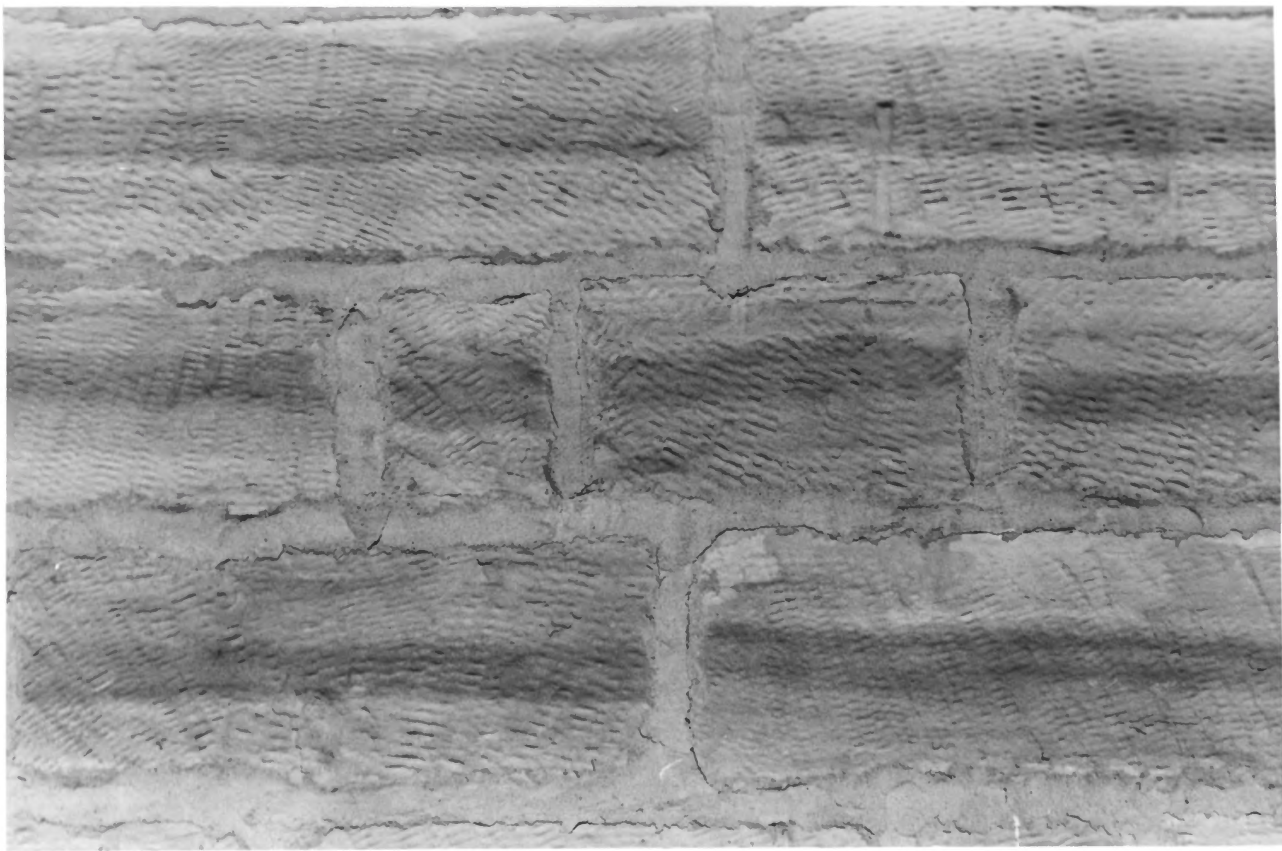

Denmark Evangelical Lutheran Church

Denmark Linné Co KS

Martha Hegedorn - Krass

November, 1990

Kansas State Historical Society

East elevation, West view

11 of 18

Denmark Evangelical Lutheran Church