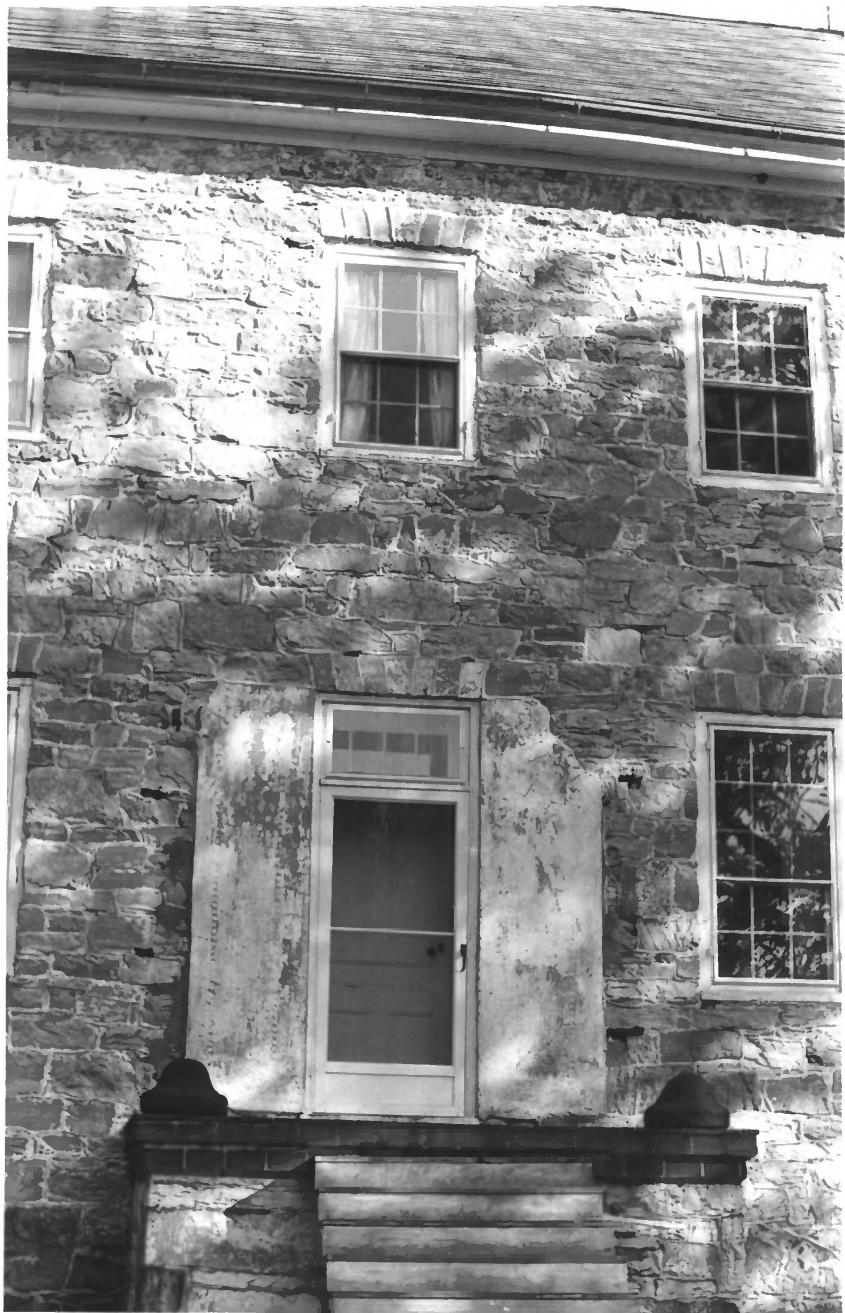

WA-II-156

SEARCH WELL

Boonsboro vicinity, Washington Co. MD

Photo by Paula Stoner Reed, Preservation Assoc. Inc.

Photo date: October, 1981

Photo negative location: Preservation Assoc. Inc.
Sharpsburg, MD

Front elevation of house, NE view.

Photo # 1 of 13

WA-II-156

SEARCH WELL

Boonsboro vicinity, Washington Co. MD

Photo by Paula Stoner Reed, Preservation Assoc. Inc.

Photo date: October 1981

Photo negative location: Preservation Assoc. Inc.

Sharpsburg, MD

Detail of front elevation, N view.

Photo # 2 of 13

WA-II-156

SEARCH WELL

Boonsboro vicinity, Washington Co., MD

Photo by: Paula Stoner Reed, Preservation Assoc, Inc

Photo date: October, 1981

Photo negative location: Preservation Assoc. Inc.
Sharpsburg, MD