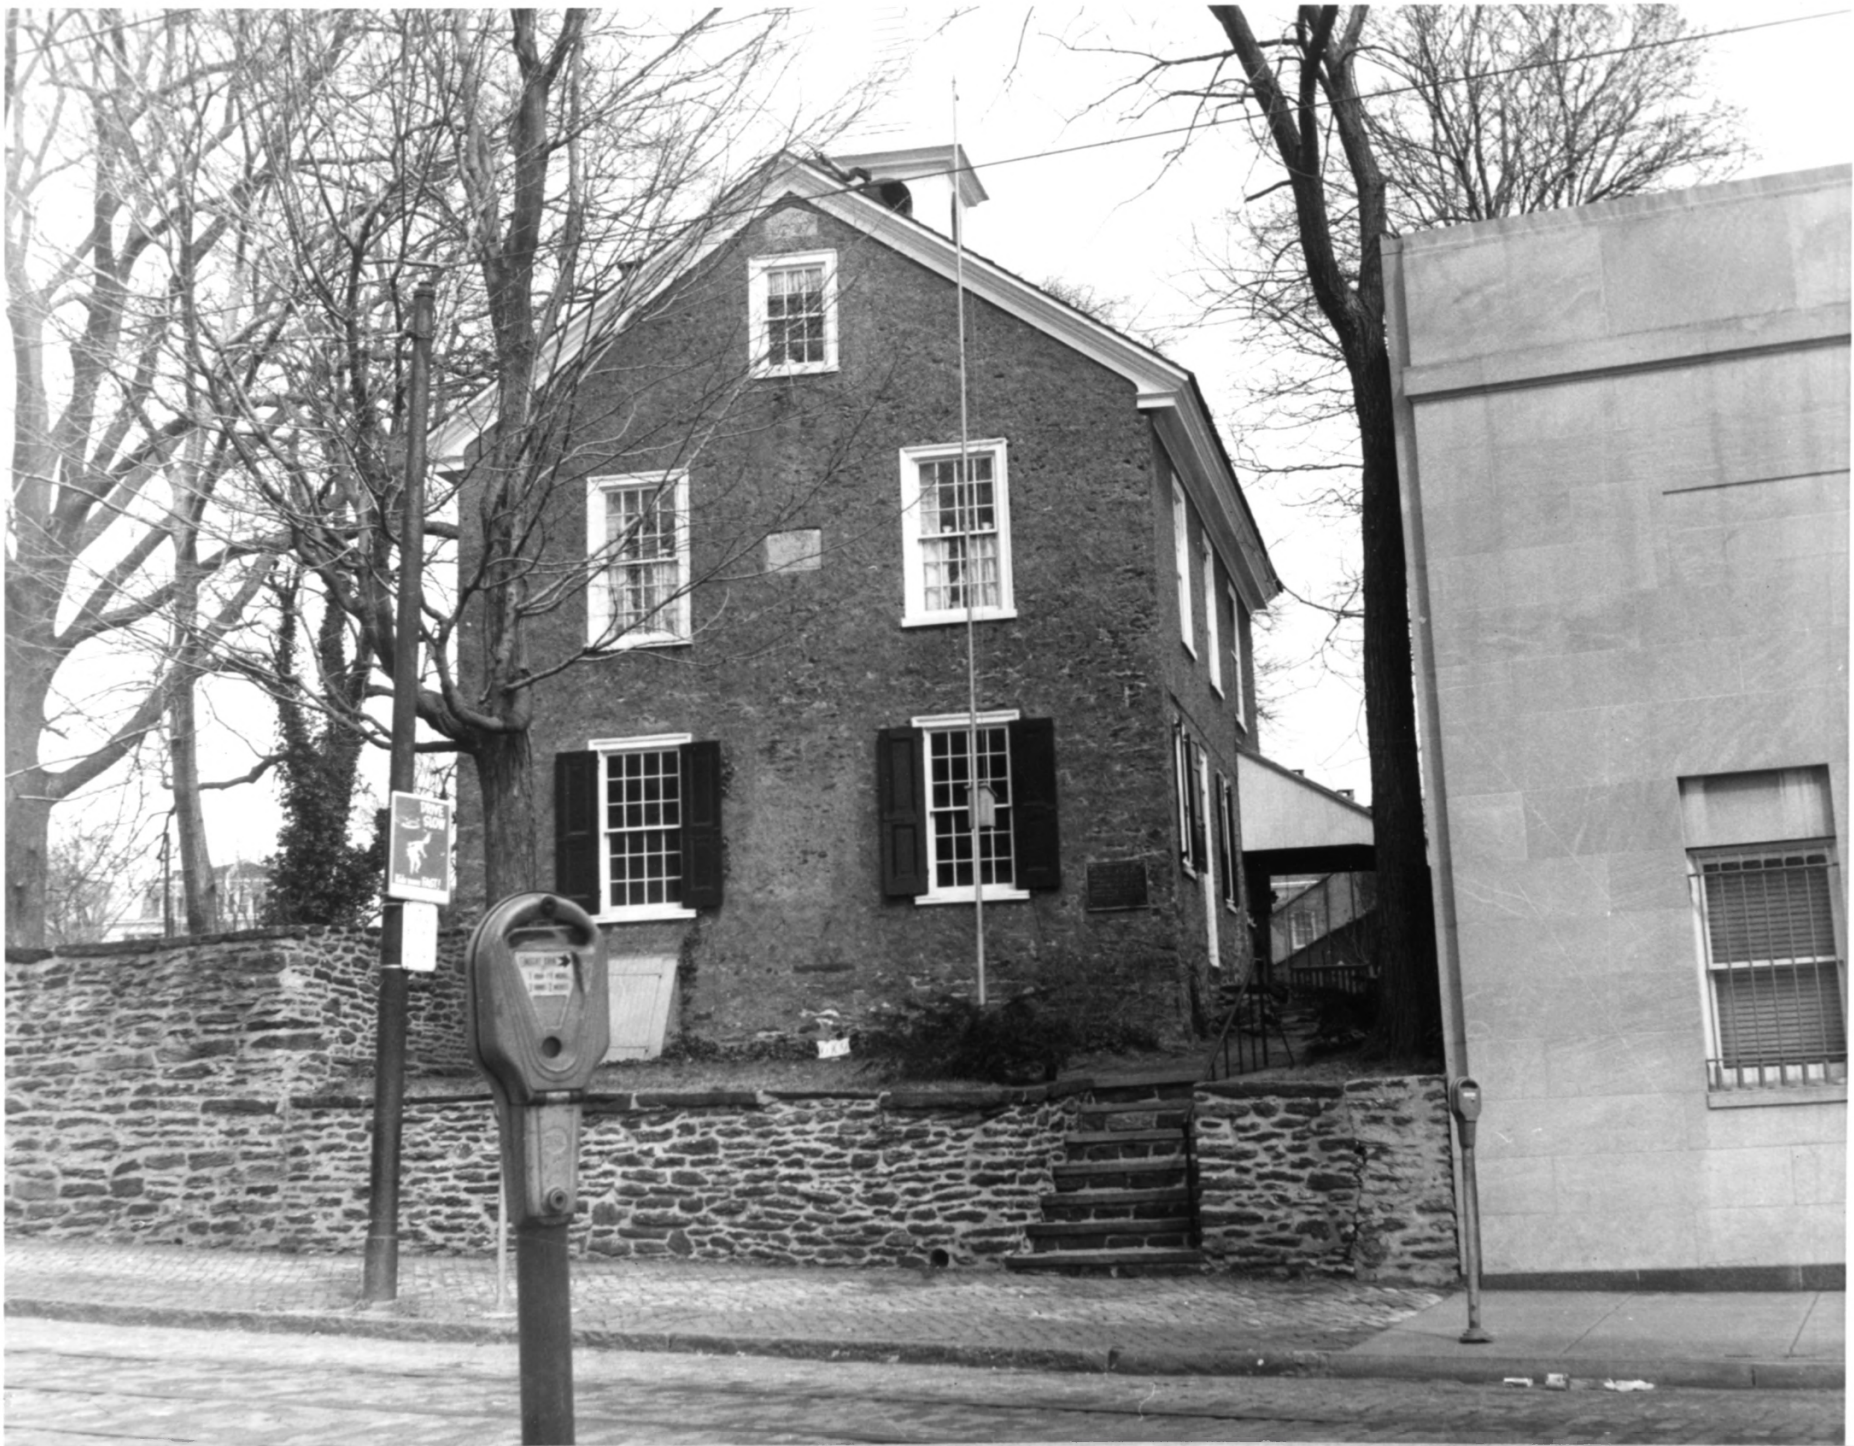

The Concord School, 6313 Germantown Avenue, Philadelphia, Pennsylvania

NPS Photo 1964