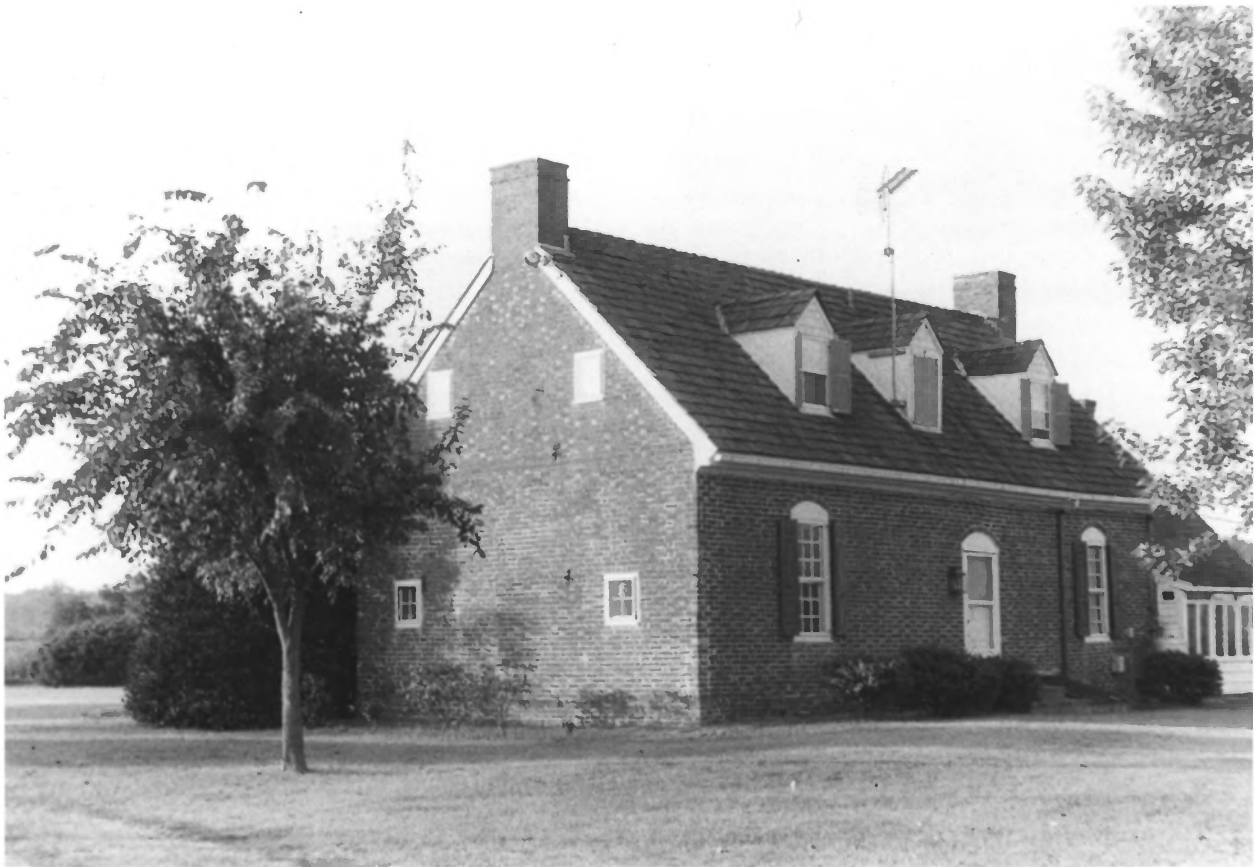

"Williams' Conquest S-64

near Marion, **SOMERSET CO., MD**

southeast elevation

Photographer-Paul Touart

September 1983

**NEG. AT MHT, 21 STATE CIRCLE,  
ANNAPOLIS, MD 21401**

**#1 OF 8**

"Williams' Conquest S-64  
near Marion, **SOMERSET CO., MD.**  
southeast elevation  
Photographer-Paul Touart  
September 1983  
**NEG. AT MHT, 21 STATE CIRCLE,  
ANNAPOLIS, MD 21401**

**#2 of 8**

"Williams' Conquest" S-64

near Marion, *SOMERSET CO., MD.*  
north elevation

Photographer-Paul Touart

September 1983

*NEG, AT MHT, 21 STATE CIRCLE  
ANNAPOLIS, MD. 21401*

*#3 OF 8*

"Williams' Conquest" S-64  
near Marion, *SOMERSET CO., MD.*  
northwest elevation  
Photographer-Paul Touart  
September 1983  
*NEG. AT MHT, 21 STATE CIRCLE,  
ANNAPOLIS, MD 21401 #4 of 8*