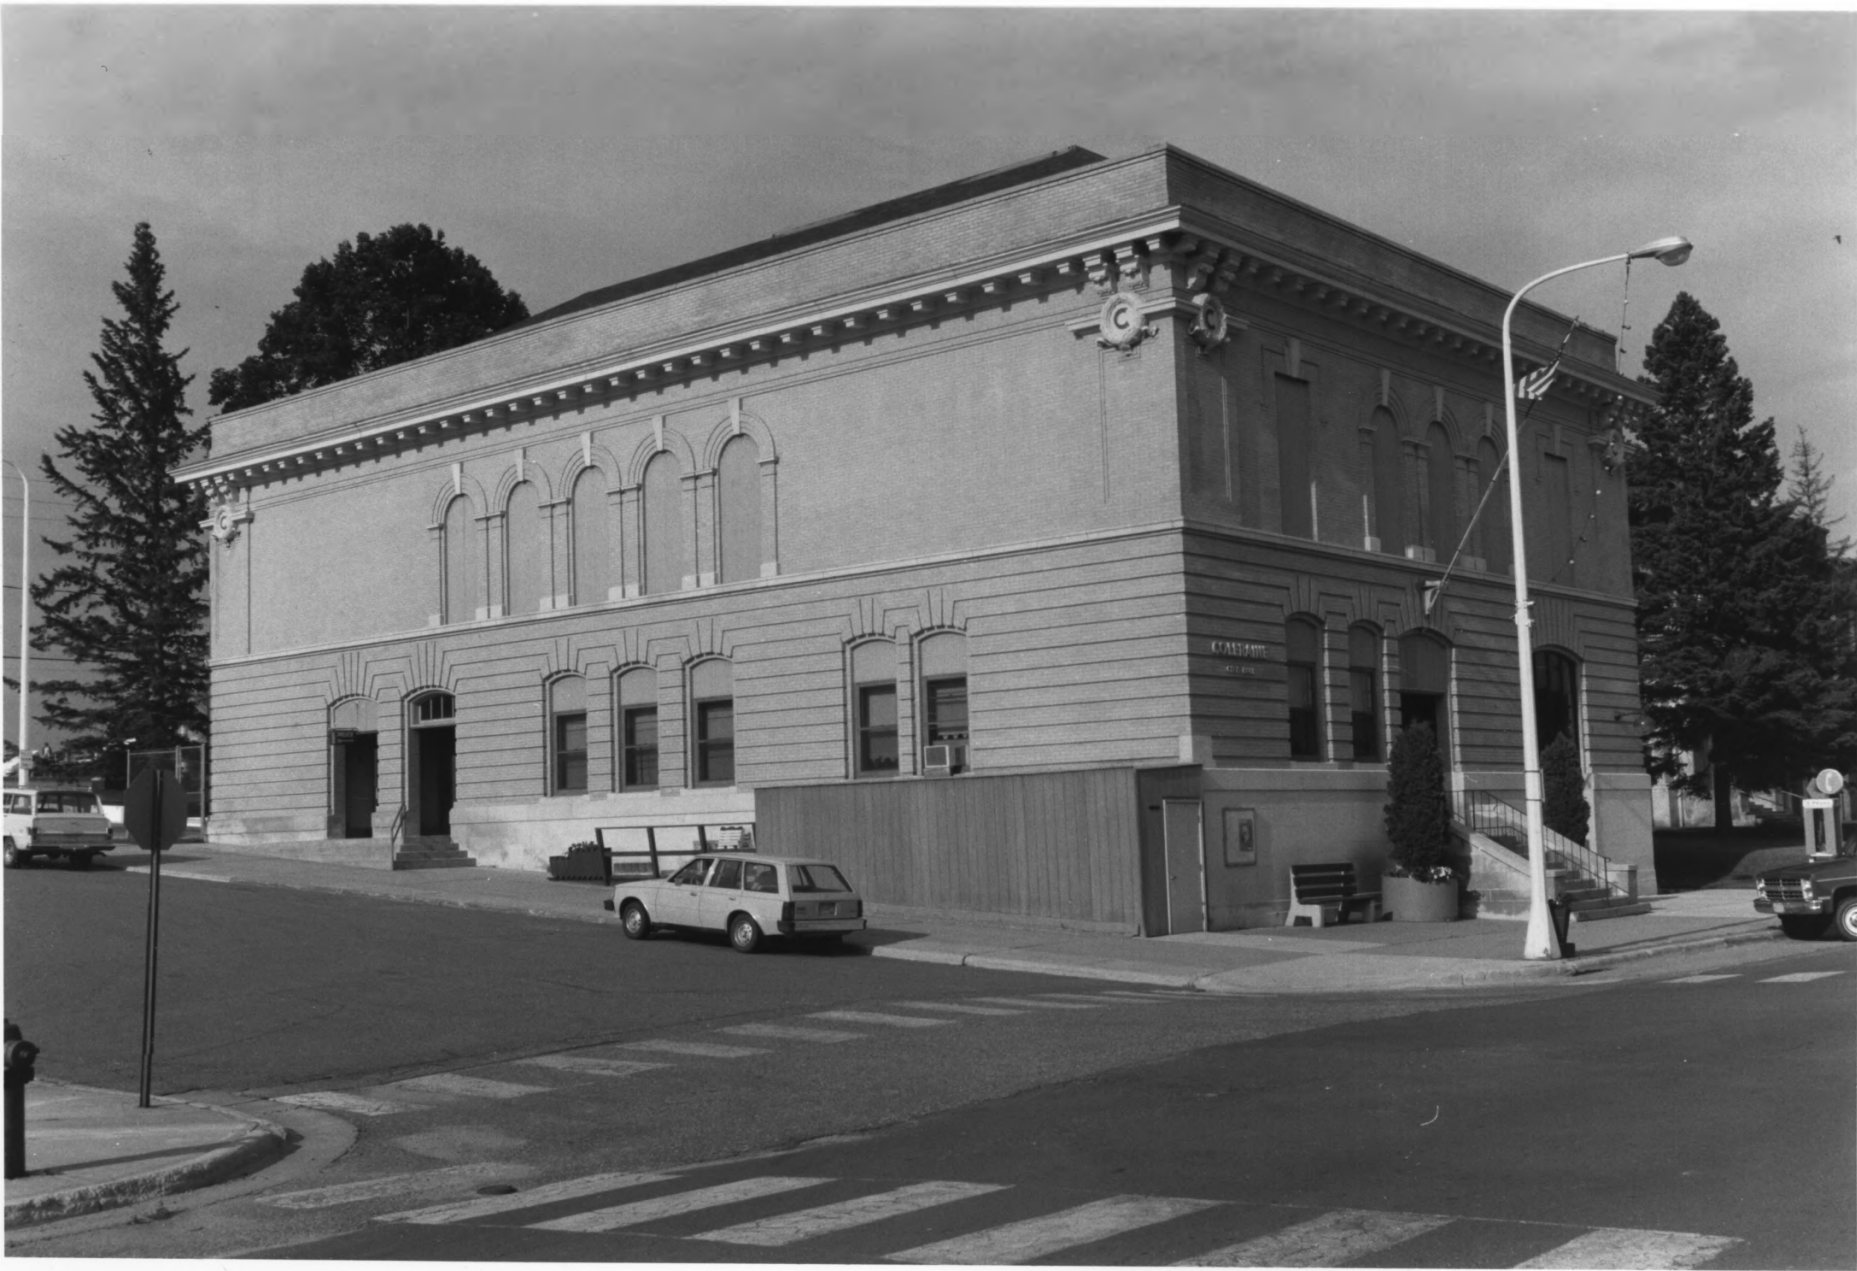

Coleraine City Hall
Coleraine, Itasca County, MN
011016-7A