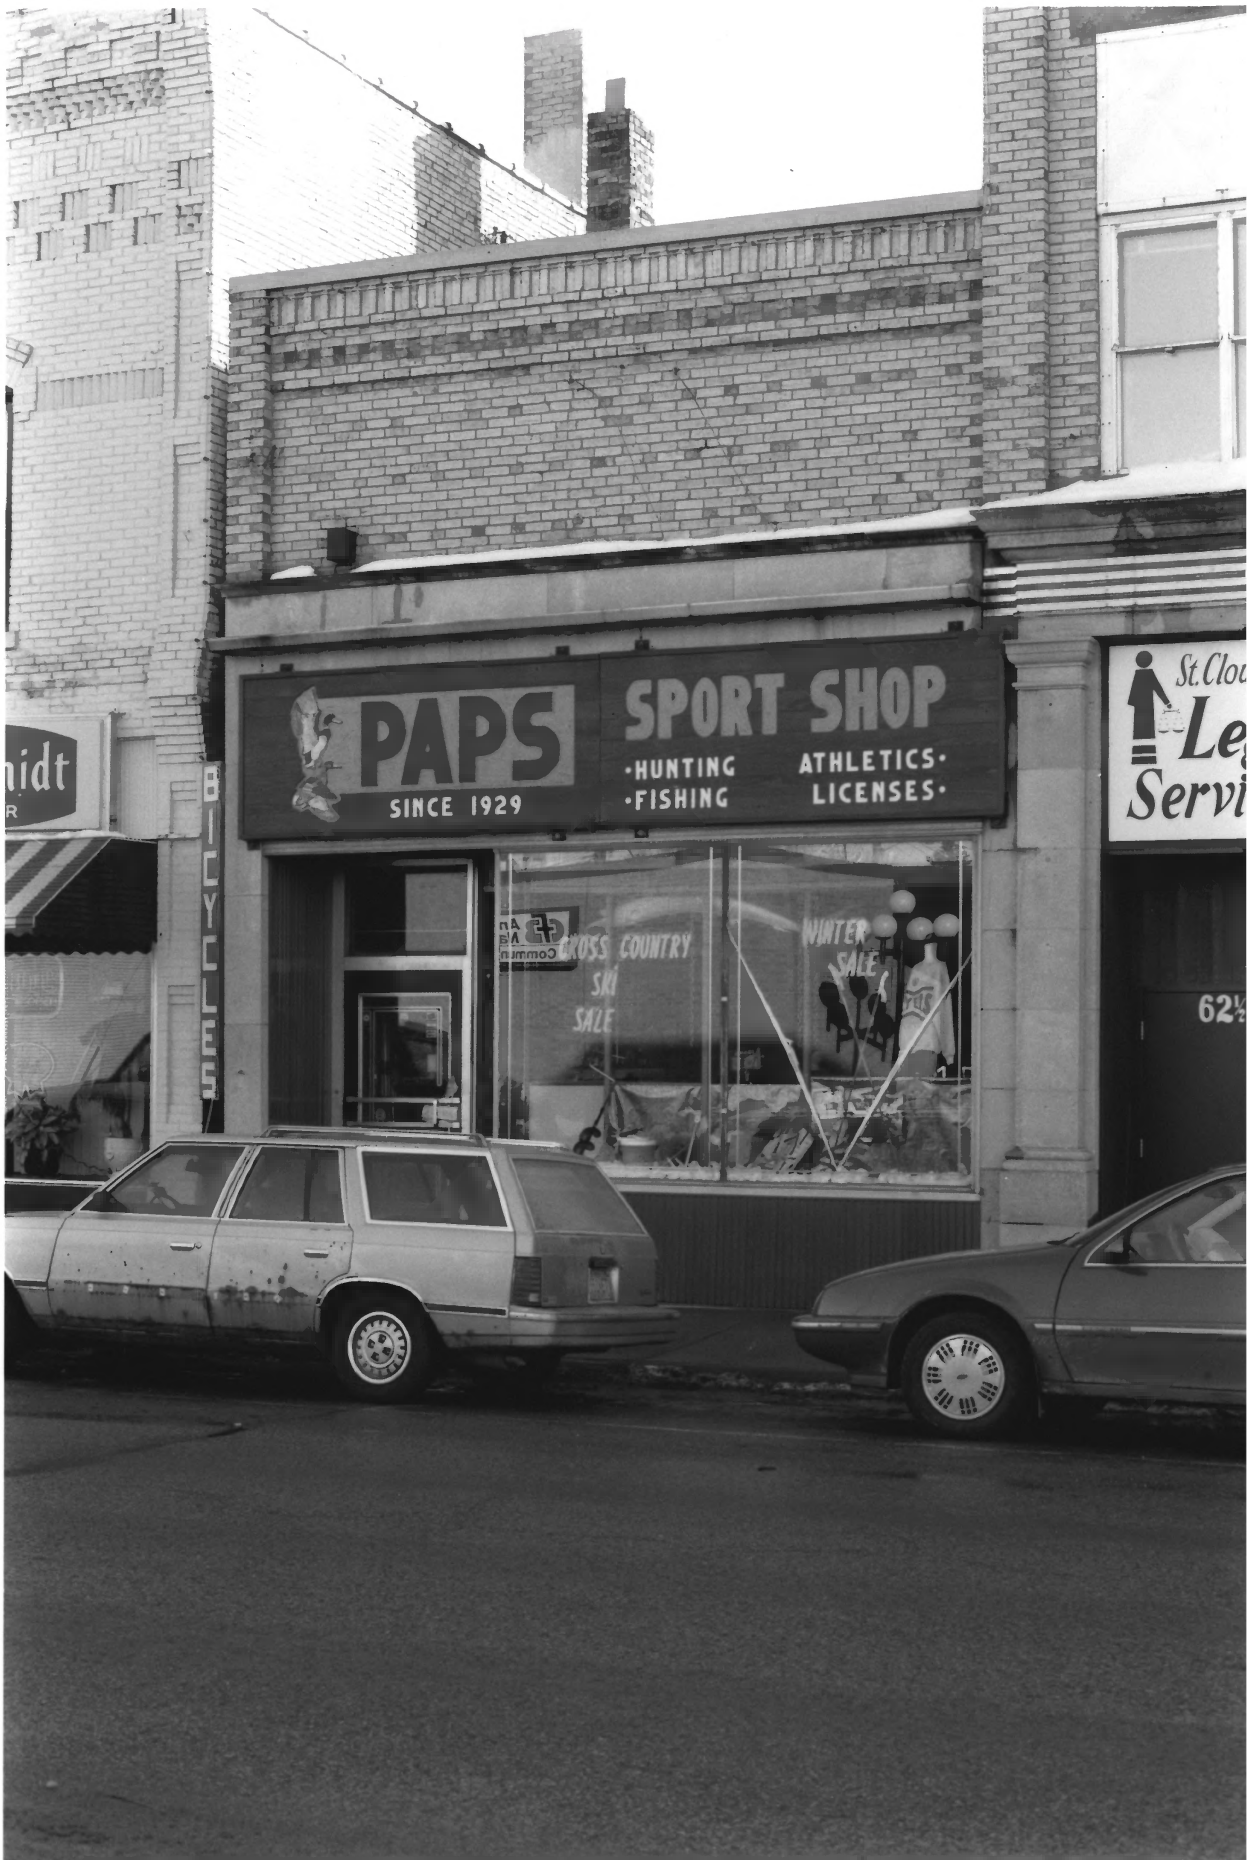

Samuel Burton Cigar Factory #34
Little Falls Commercial Historic District
Morrison Co. MN
011550 / 164/17