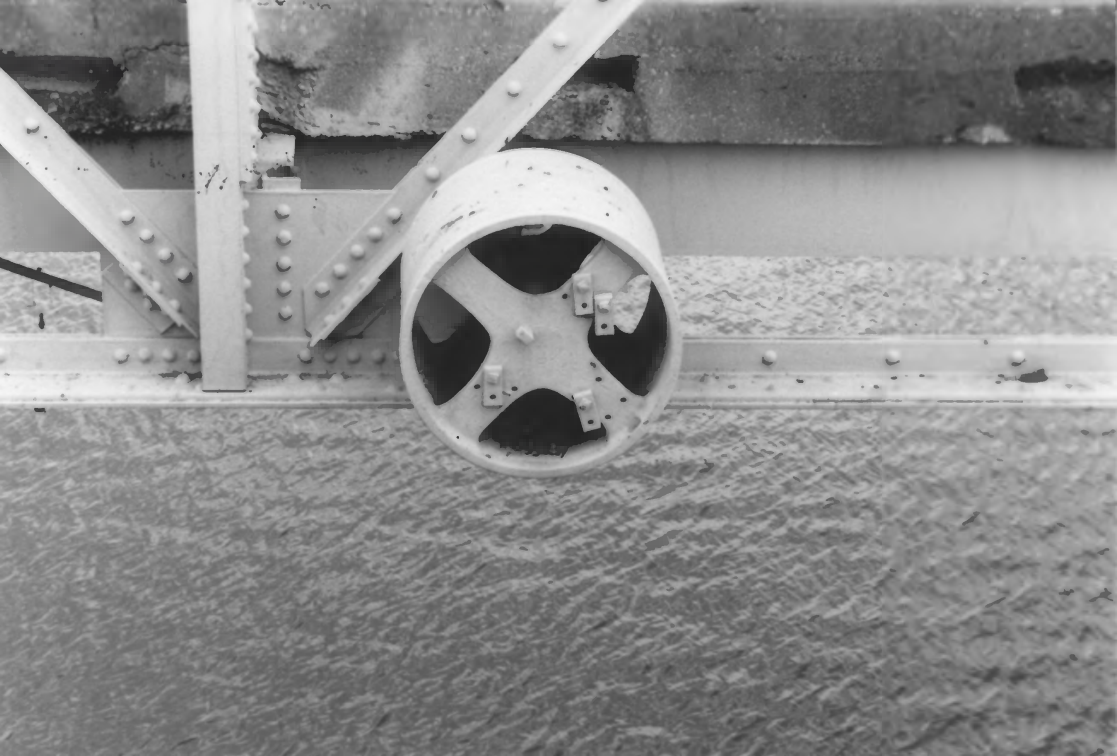

LA SHPO

Photo 2

NE

Caddo Lake Bridge
Mooningsport, Caddo Parish, LA
Donna Fricker

May 1996
LA SHPO

Photo 3

Detail - pulley

Caddo Lake Bridge

May 1996

LA SHPO

Photo 5

Detail - crank mechanism
which actuated winch

Caddo Lake Bridge

Mooring+port, Caddo Parish, LA

Donna Fricker

May 1996