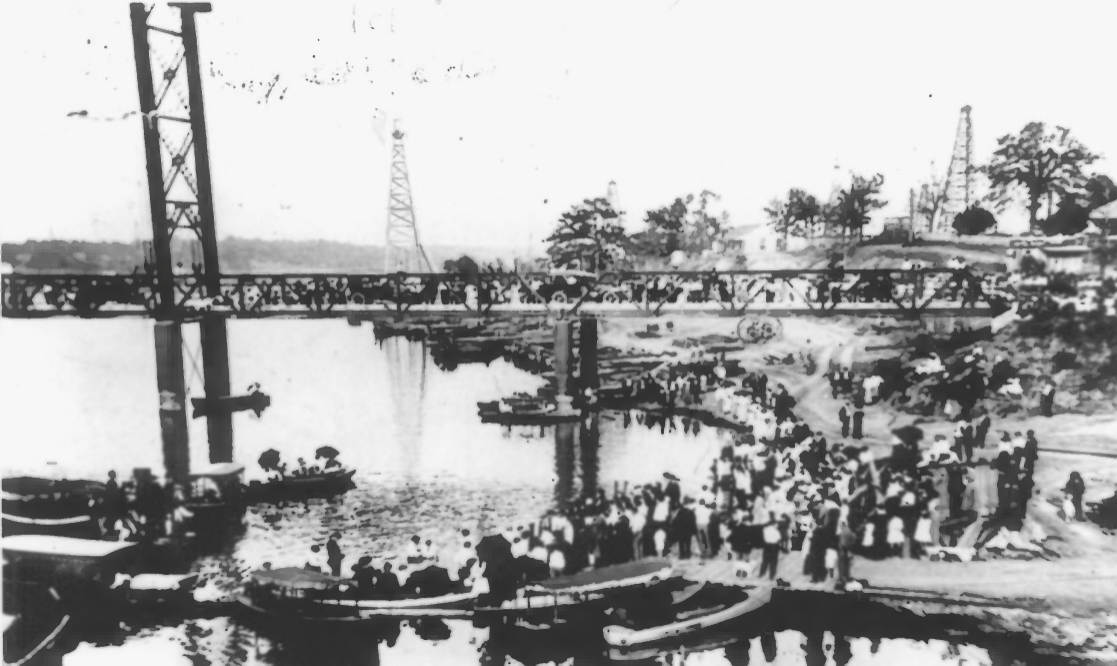

Mooringport, Caddo Parish, LA

Donna Fricker

May 1996

LA SHPO

Photo 4

Detail - wench

Caddo Lake Bridge
Mooringsport, Caddo Parish, LA

Donna Fricker

May 1996

LA SHPO

Photo 5

Detail - crank mechanism
which actuated winch

Caddo Lake Bridge

Mooring+port, Caddo Parish, LA

Donna Fricker

May 1996

May 1996

LA SHPO

Photo 7

1915 photo showing vehicular
bridge + adjacent rr bridge
(note counterweights)