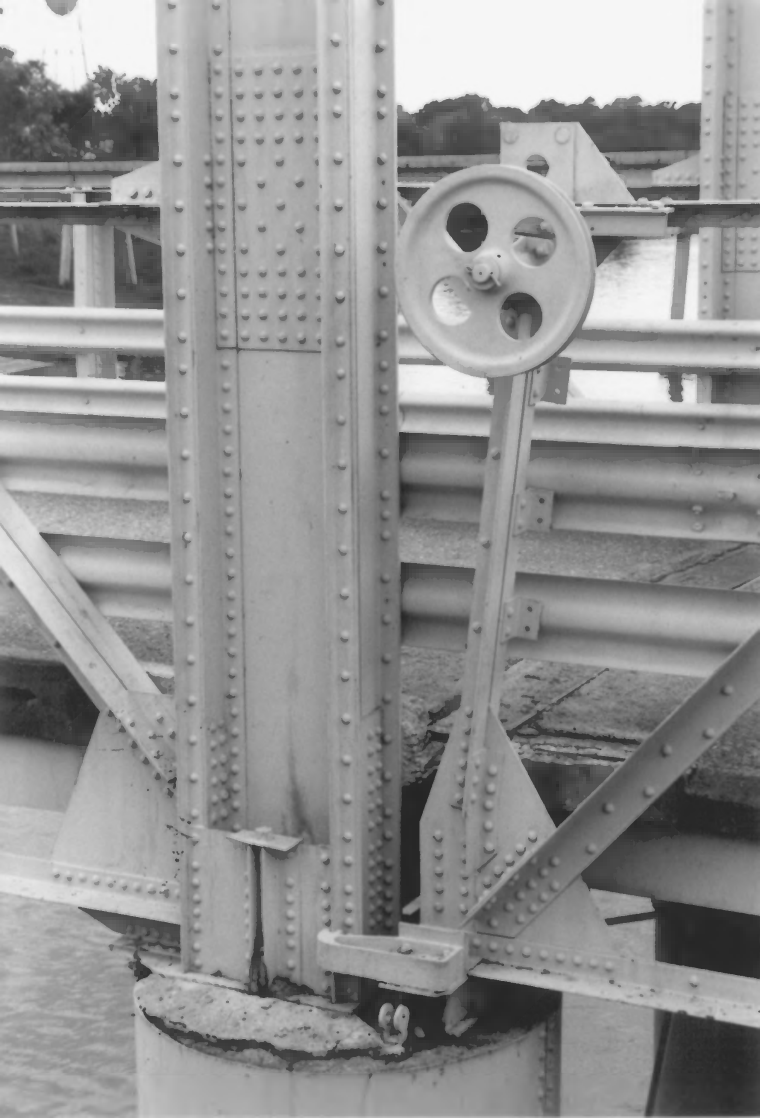

Caddo Lake Bridge
Mooringsport, Caddo Parish, LA
Donna Fricker

May 1996
LA SHPO

Photo 1

NE

Caddo Lake Bridge

Mooring sport, Caddo Parish, LA

Donna Fricker, 2011

May 1996

LA SHPO

Photo 2

NE

Caddo Lake Bridge
Mooningsport, Caddo Parish, LA
Donna Fricker

May 1996
LA SHPO

Photo 3

Detail - pulley

Caddo Lake Bridge

May 1996

LA SHPO

Photo 5

Detail - crank mechanism
which actuated winch

Caddo Lake Bridge

Mooring+port, Caddo Parish, LA

Donna Fricker

May 1996

May 1996

LA SHPO

Photo 7

1915 photo showing vehicular
bridge + adjacent rr bridge
(note counterweights)