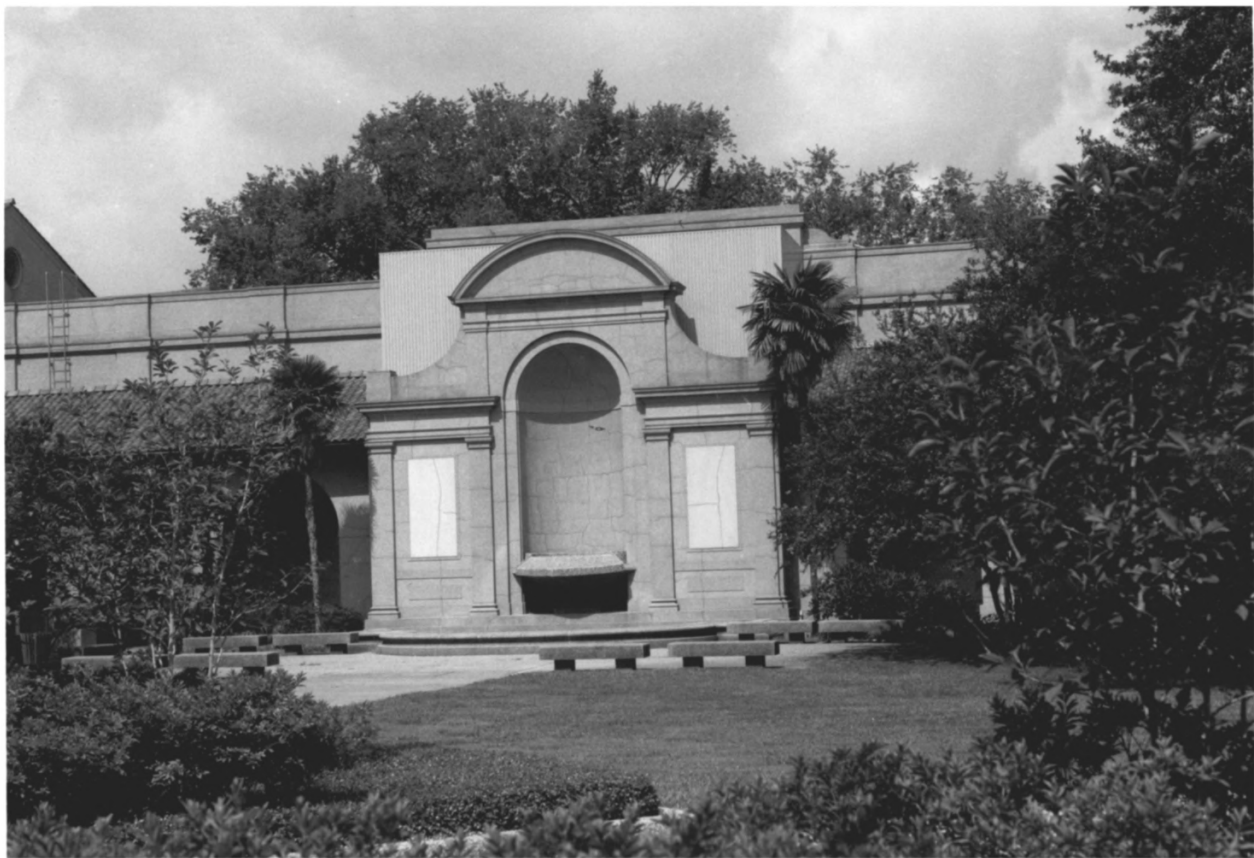

LA SHPO

JULY 1988

General View #7

SOUTHWEST

Bldgs 28 + 29

LSU, BATON ROUGE  
EAST BATON ROUGE PARISH, LA  
JONATHAN FRICKER

LA SHPO

JULY 1988

General View #8

Bldgs 56 + 57

SOUTHWEST

MEMORIAL TOWER

UNIVERSITY OF ALABAMA  
ART MUSEUM  
50th ANNIVERSARY

LSU, Baton Rouge  
East Baton Rouge Parish, LA  
Jonathan Fricker

LA SHPO

July 1988

Bldg #1

NEST

LSU, BATON ROUGE  
EAST BATON ROUGE PARISH, LA  
JONATHAN FRICKER

LA SHPO

July 1988

Bldg #21

WEST

A black and white photograph of a classical building facade. The building features a prominent portico with several tall, fluted columns. Above the columns is a decorative entablature with the name "WILLIAM C. STUBBS HALL" inscribed in capital letters. The upper story of the building has a triangular pediment and several windows. The scene is partially framed by the dark, leafy branches of trees in the foreground.