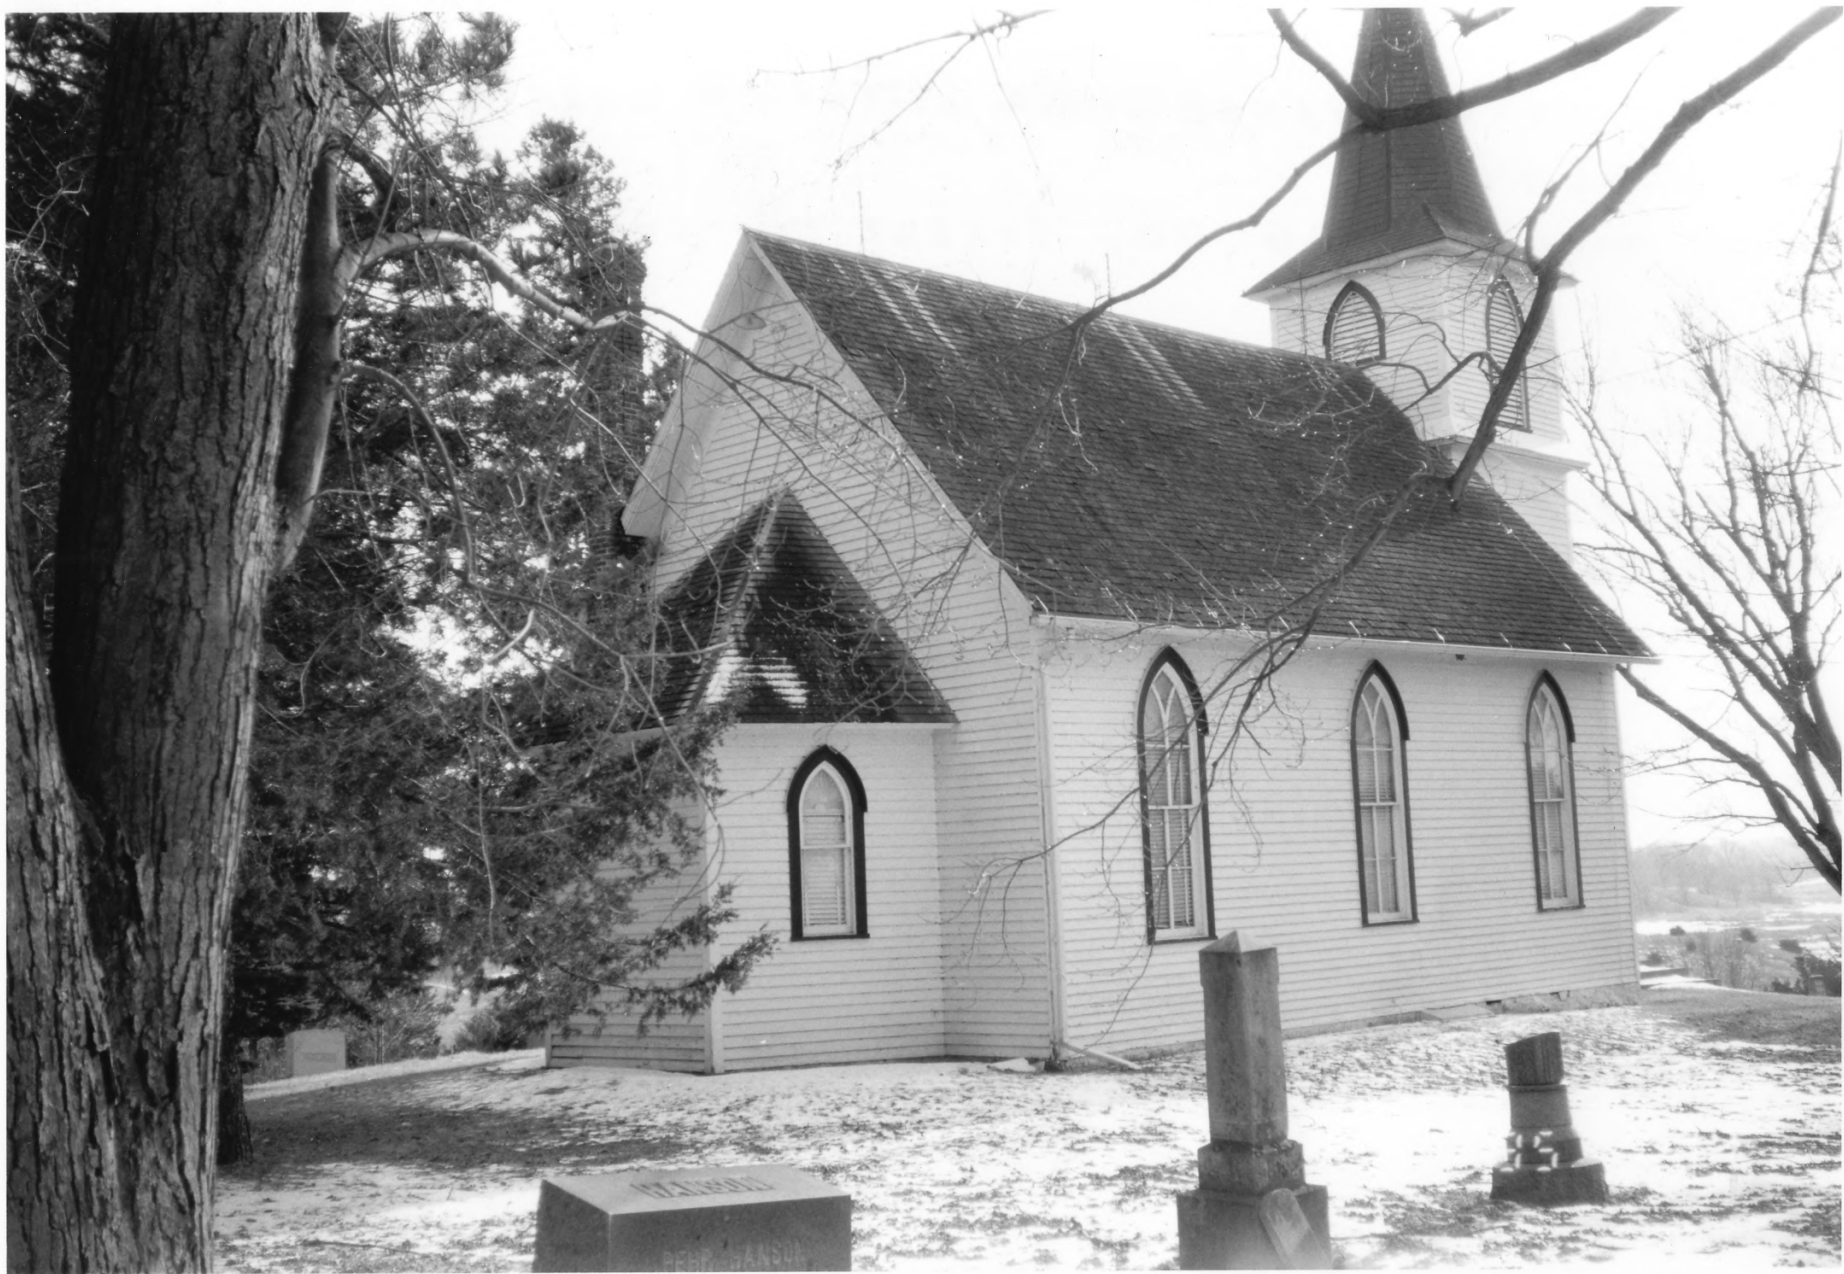

DEN SVENSKA EVANGELISKA LUTHERSKA CHRISTDALA FORSAMLINGEN
4695 MILLERSBURG RD., FOREST TOWNSHIP
RICE Co., MN
012460-13A/14