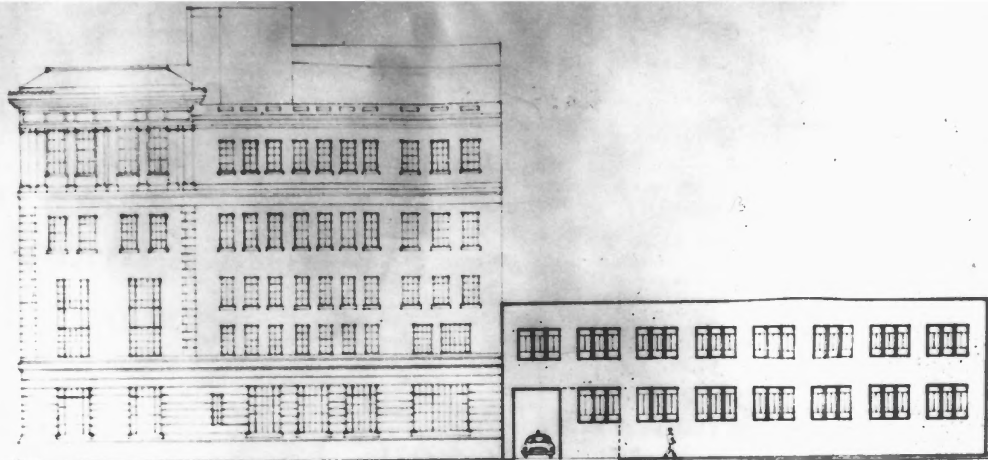

PHOTO 5 OF 41

PHOTO 12/84

POLICE BUREAU

POLICE BLOCK

209 SW OAK

PORTLAND, MULTNOMAH COUNTY, OREGON

HISTORIC VIEW: NORTH ELEVATION, PORTLAND
POLICE STATION AS PROPOSED BY MAYOR FRED
PETERSON, 11/1953

HERITAGE INVESTMENT CORPORATION
123 NW SECOND AVENUE #200
PORTLAND, OREGON 97209

PHOTO 6 OF 41

PHOTO 12/84

• EAST ELEVATION •

• NORTH ELEVATION •

POLICE BLOCK

209 SW OAK

PORTLAND, MULTNOMAH COUNTY, OREGON

HISTORIC VIEW: ARCHITECT'S VIEW OF NEW
ADDITION TO POLICE BUILDING, 8/1954