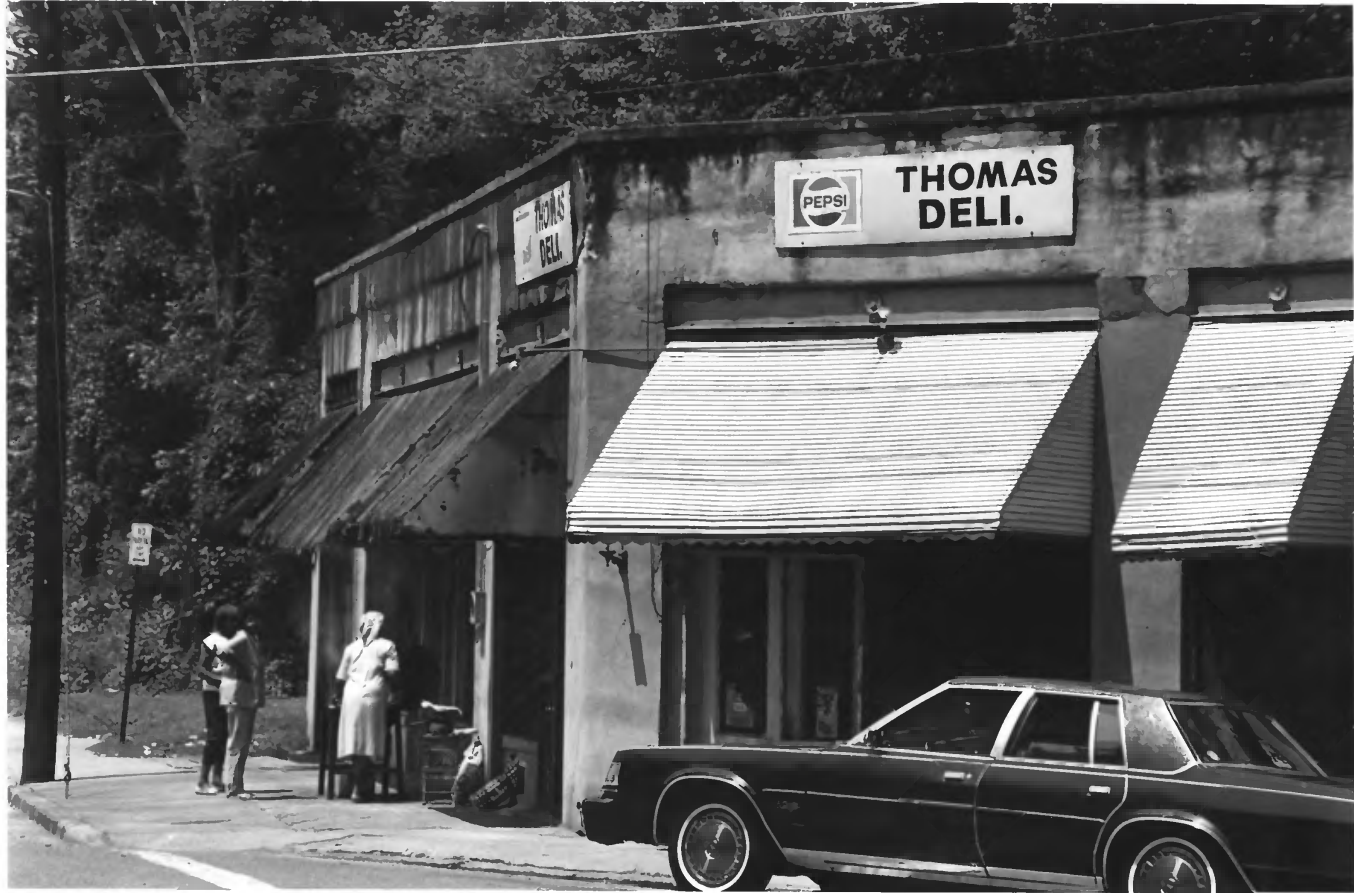

**THOMAS
DELI.**

**THOMAS
DELI.**

**NO
PARKING**