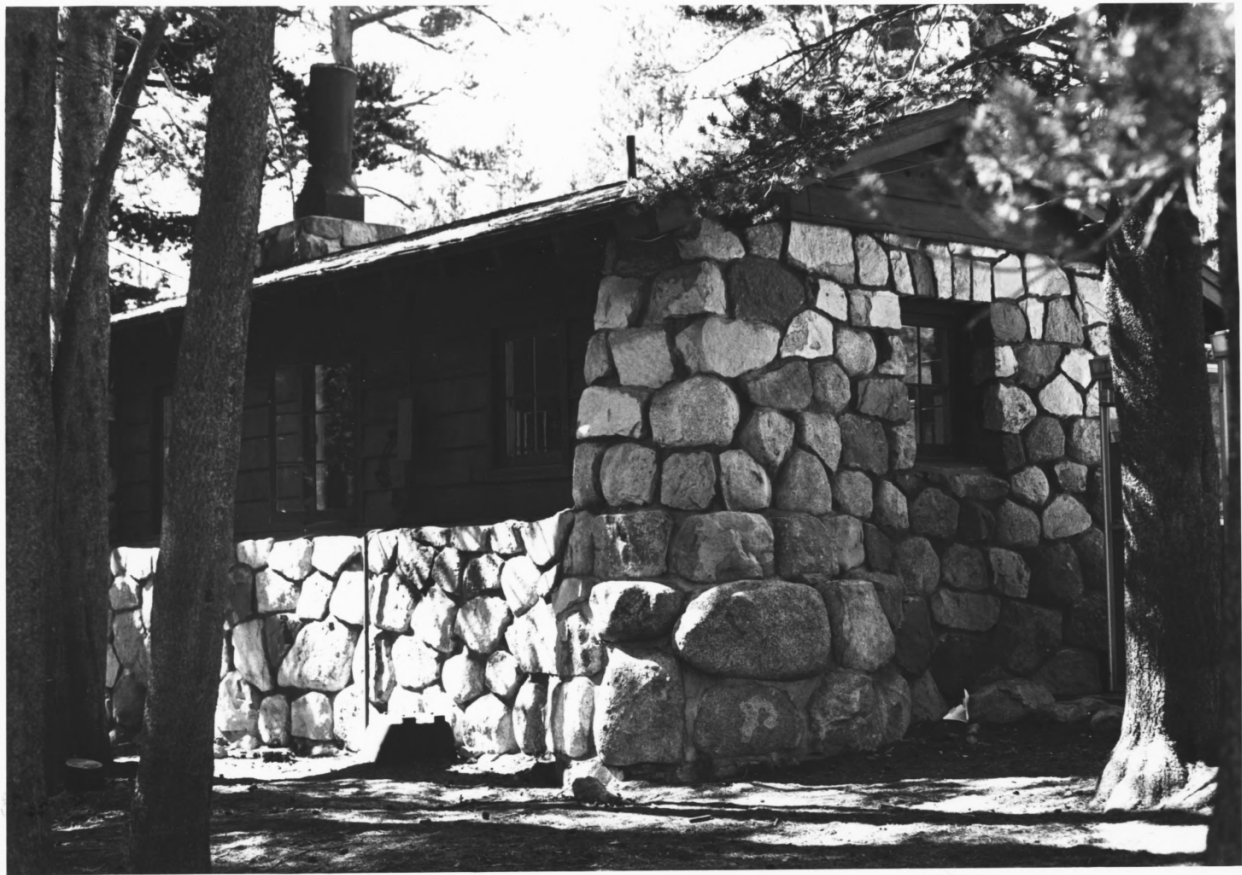

SEPTEMBER 30, 1977

PHOTO 1 OF 7

BLDG. # 3005

DEC 18 1978

SEP 7 1978

TUOLUMNE MEADOWS RANGER STATIONS AND REST ROOMS  
YOSEMITE NATIONAL PARK, CALIFORNIA

TUOLUMNE MEADOWS  
"New" VISITOR CENTER  
(RANGER STATION, 1935)

VIEW TO SOUTHEAST  
Tuolumne Co CA

NATIONAL PARK Service photo  
BY GORDON CHAPPELL  
SEPTEMBER 30, 1977

PHOTO 2 OF 7

BLDG. # 3005

DEC 18 1978

Tuolumne meadows RANGER STATION SEP 7 1978  
AND ARTS ROOMS

"New" RANGER STATION

BUILT 1935

VIEW TO SOUTHWEST SHOWING REAR

YOSEMITE NATIONAL PARK, CALIFORNIA

TUOLUMNE CO CA

NATIONAL PARK SERVICE photo by

GORDON CHASPELL

SEPTEMBER 30, 1977

PHOTO 3 OF 7