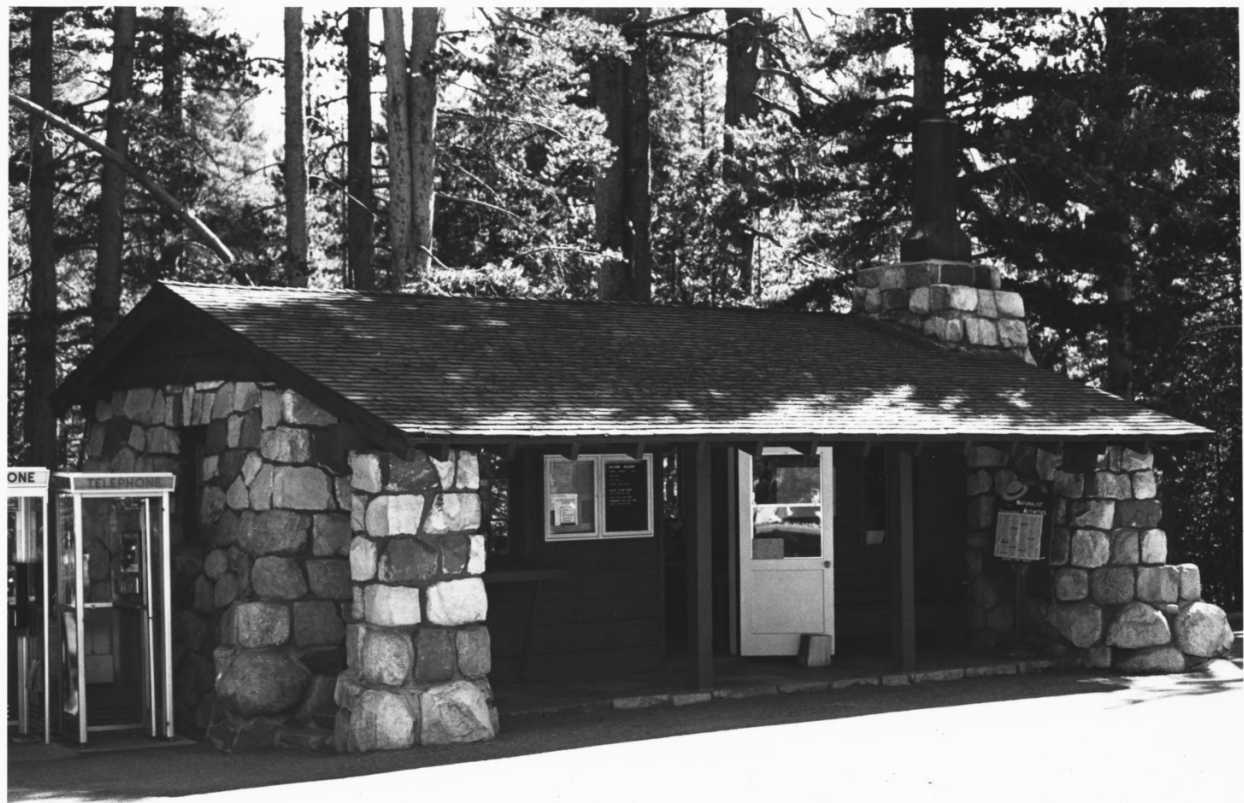

SEP 7 1978

TUOLUMNE MEADOWS RANGER STATIONS AND REST ROOMS

YOSEMITE NATIONAL PARK, CALIFORNIA

Tuolumne Co CA

TUOLUMNE MEADOWS "NEW" RANGER STATION

BUILT 1935

VIEW TO NORTHEAST

NATIONAL PARK SERVICE photo BY  
GORDON CHAPPELL

SEPTEMBER 30, 1977

PHOTO 1 OF 7

BLDG. # 3005

DEC 18 1978

SEP 7 1978

TUOLUMNE MEADOWS RANGER STATIONS AND REST ROOMS  
YOSEMITE NATIONAL PARK, CALIFORNIA

TUOLUMNE MEADOWS  
"New" VISITOR CENTER  
(RANGER STATION, 1935)

VIEW TO SOUTHEAST  
Tuolumne Co CA

NATIONAL PARK Service photo  
BY GORDON CHAPPELL  
SEPTEMBER 30, 1977

PHOTO 2 OF 7

BLDG. # 3005

DEC 18 1978

Tuolumne meadows RANGER STATION SEP 7 1978  
AND ARTS ROOMS

"New" RANGER STATION

BUILT 1935

VIEW TO SOUTHWEST SHOWING REAR

YOSEMITE NATIONAL PARK, CALIFORNIA

TUOLUMNE CO CA

NATIONAL PARK SERVICE photo by

GORDON CHASPELL

SEPTEMBER 30, 1977

PHOTO 3 OF 7